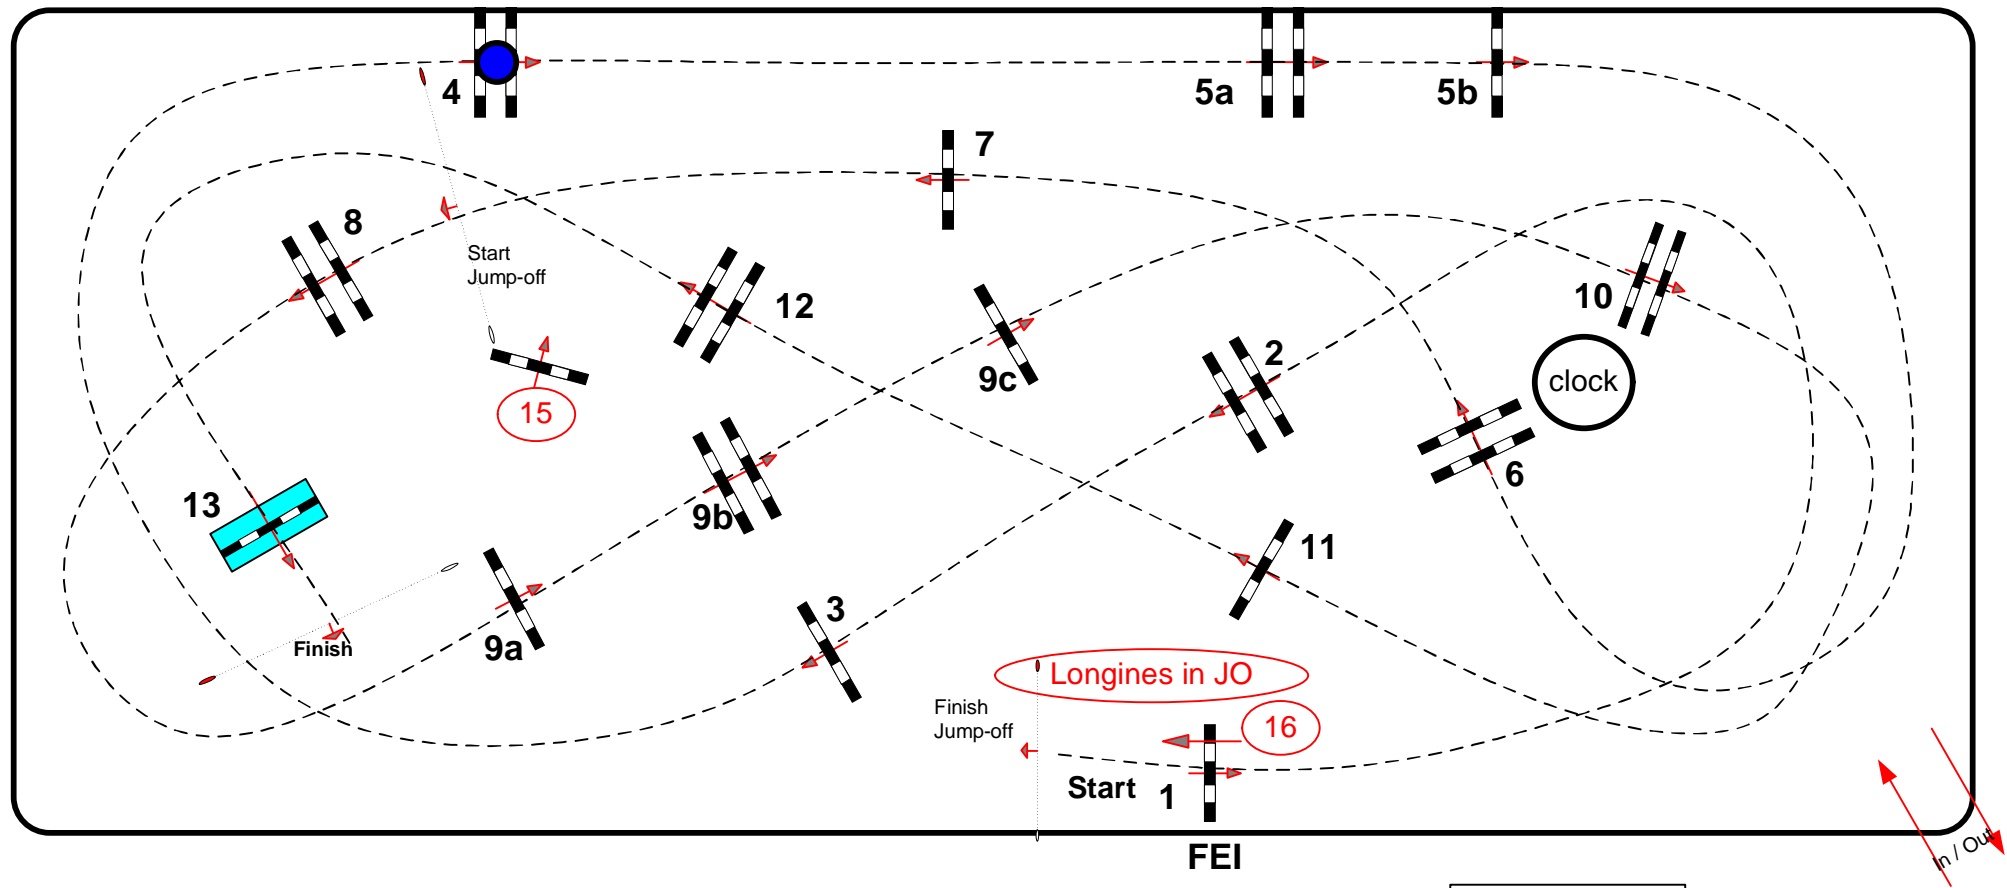

OSLO HORSE SHOW 2019 CSI5*-W

Class No.: 6

Grand Prix World Cup Longines

Competition with one jump-off

Sunday 20 October

Start: 15:00

Table: A

Speed: 350 m/min

Obstacles: 13

1st Jump-off:

Length: 0 m

Efforts: 16

Length: 0 m

FEI J R / Art. 238.2 .2

Time allowed: 0 sec

Penalty sec:

Time allowed: 0 sec

Height: 1,40-1,60 m

Time limit: 0 sec

Time limit: 0 sec

Jump-off
8-9c-10-11-12-15-5a 5b-16

Jury