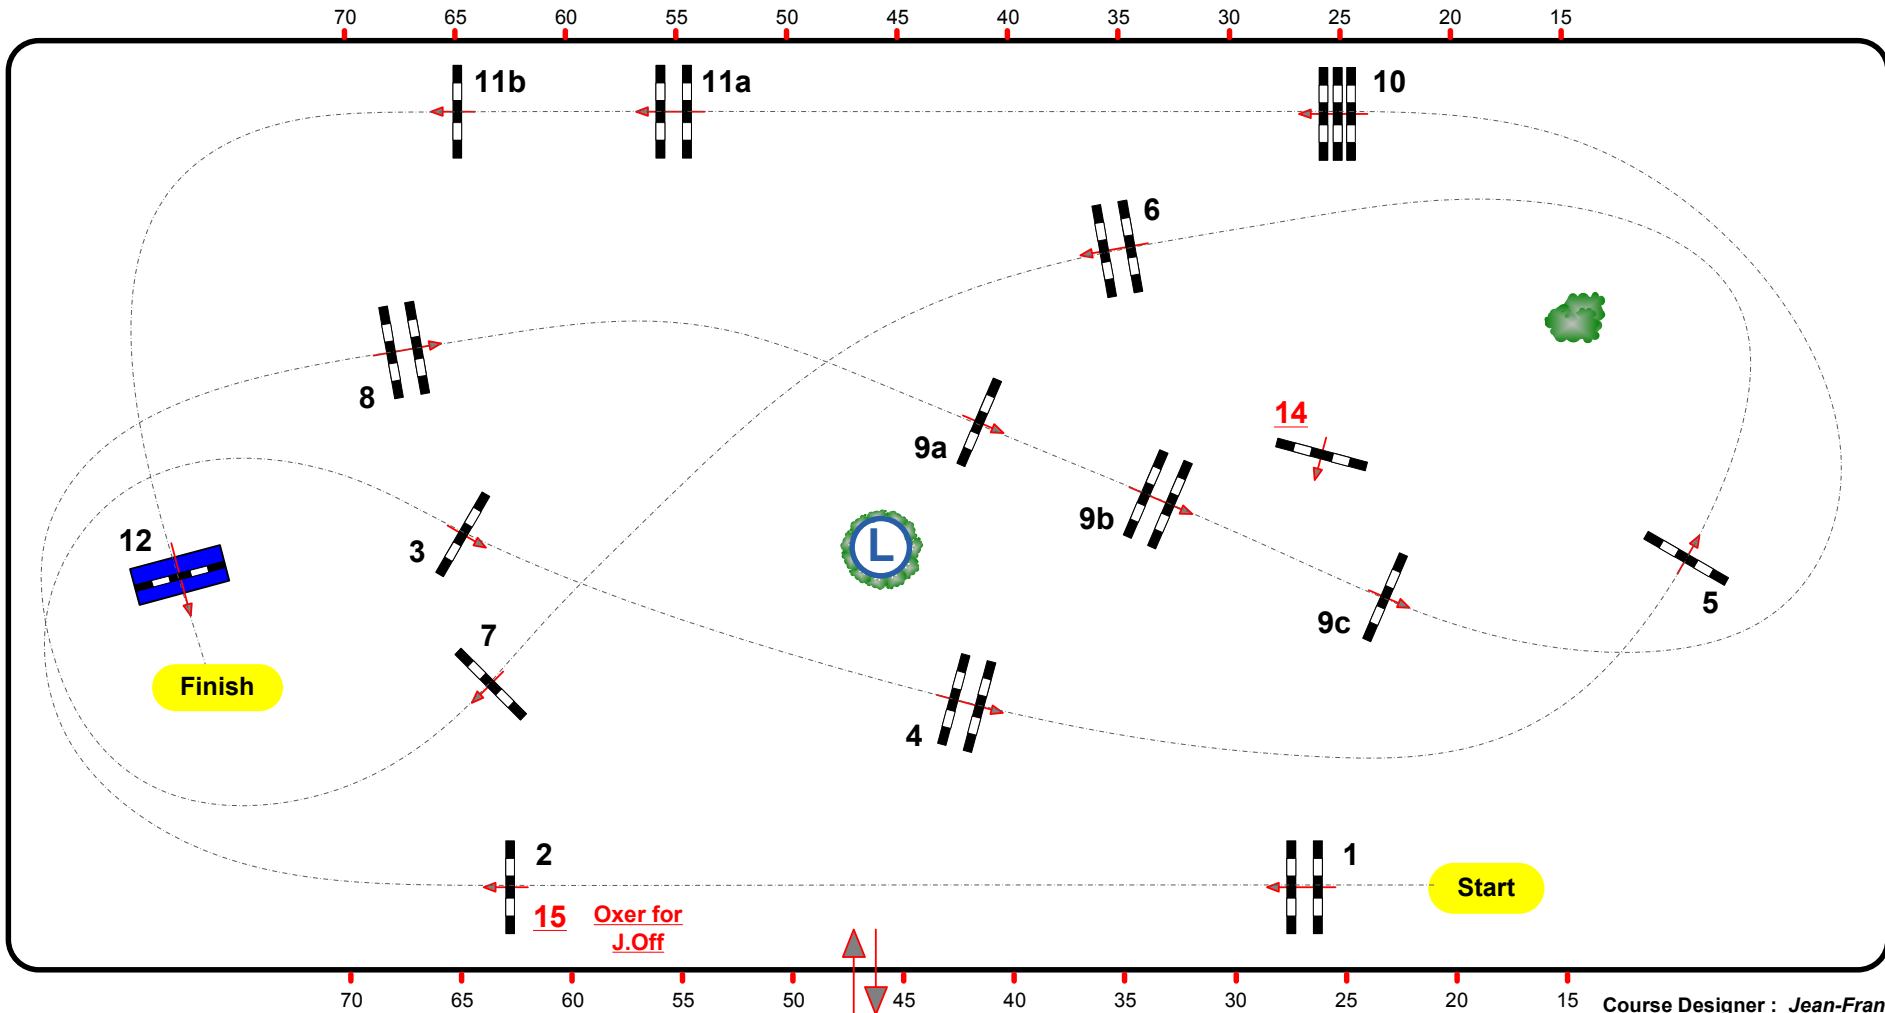

Class No.: 10

CSIP-PJT

Competition with one jump-off

Table: A
National RG:
FEI RG / Art.
Height: 1,35 m

Speed: 350 m/min
Length: 460 m
Time allowed: 79 sec
Time limit: 158 sec

Obstacles: 12
Efforts: 15
Penalty sec:
Closed combination:

1st Jump-off: 4 - 6 - 7 - 8 - 9a - 9b - 14 - 15
Length: 320 m
Time allowed: 55 sec
Time limit: 110 sec

10

Course Designer : Jean-François GOURDIN
and Equita Team