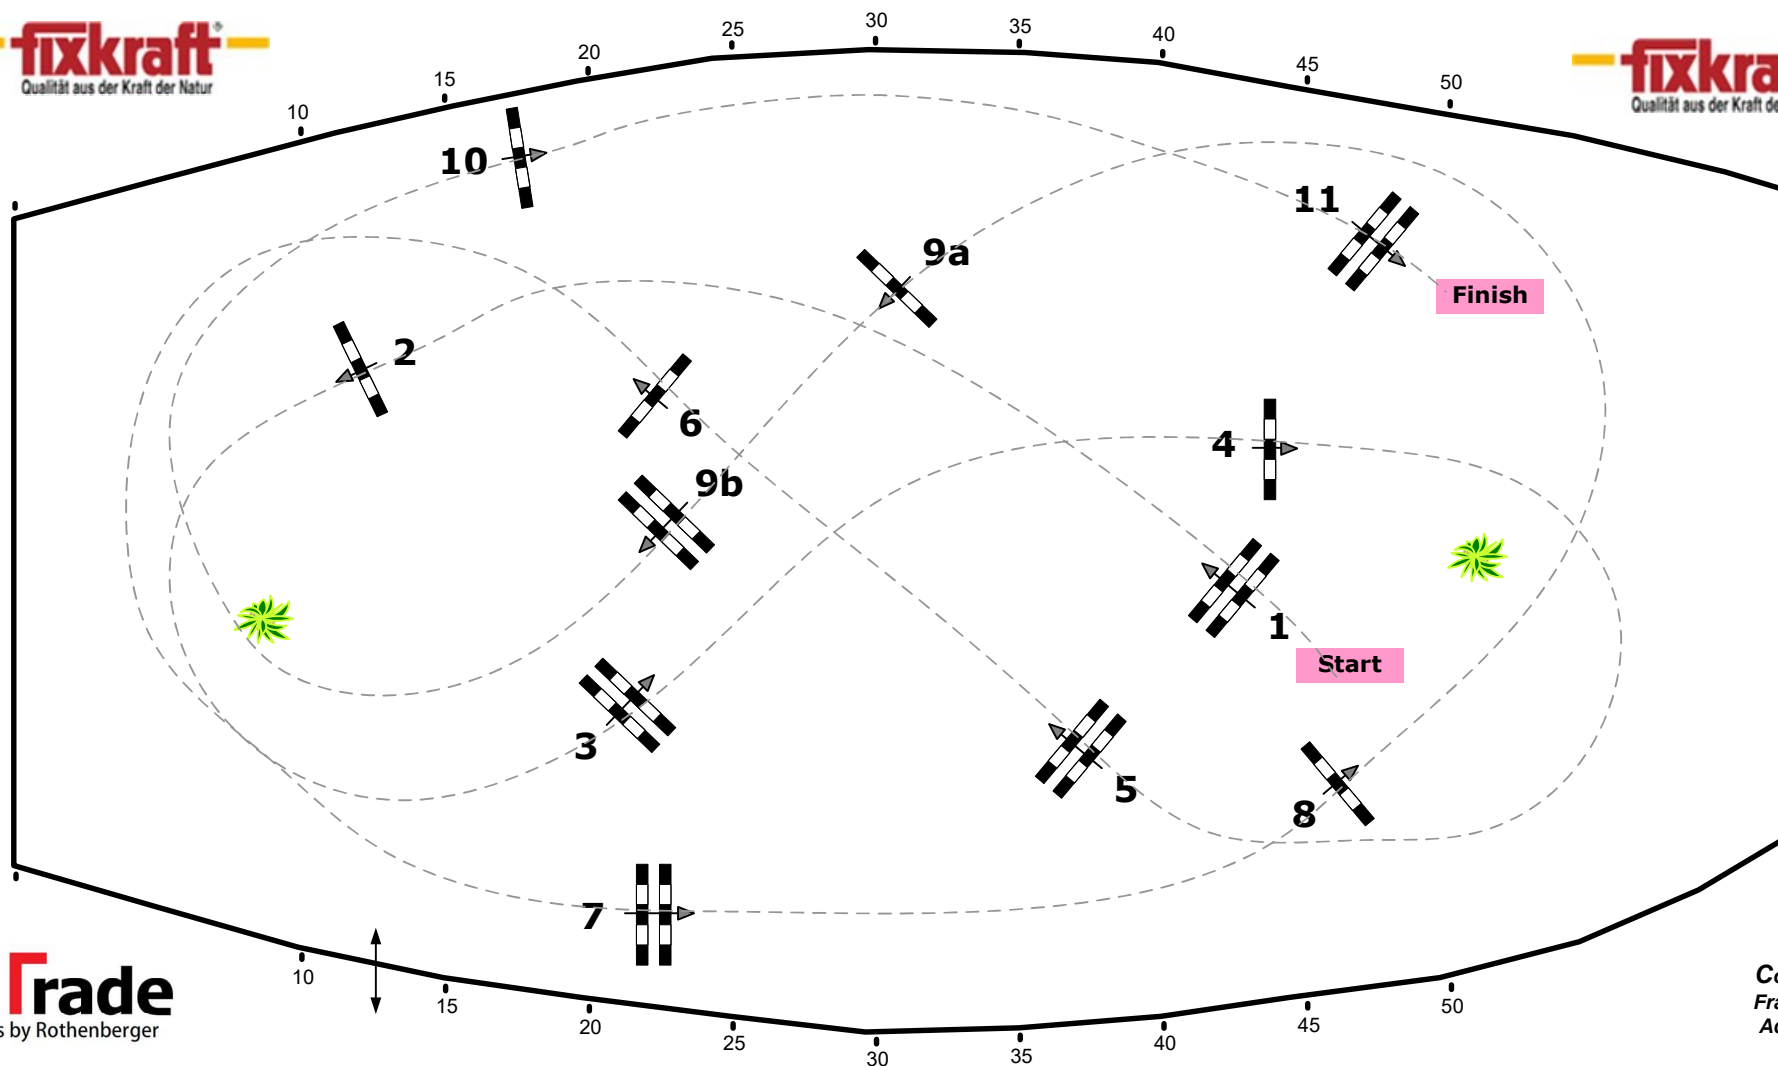

Madl

CSI***Salzburg Amadeus Horse Indoors

05-08.Dezember 2019

Class No.: 14

Big Amateur Tour

Competition against the clock

Table: A
National RG:
FEI RG / Art. 238.2.1
Height: 1,40 m

Speed: 350 m/min
Length: 410 m
Time allowed: 71 sec
Time limit: 142 sec

Obstacles: 11
Efforts: 12

Course Designer
Franz Madl (AUT)
Adi Appe (AUT)
& Team