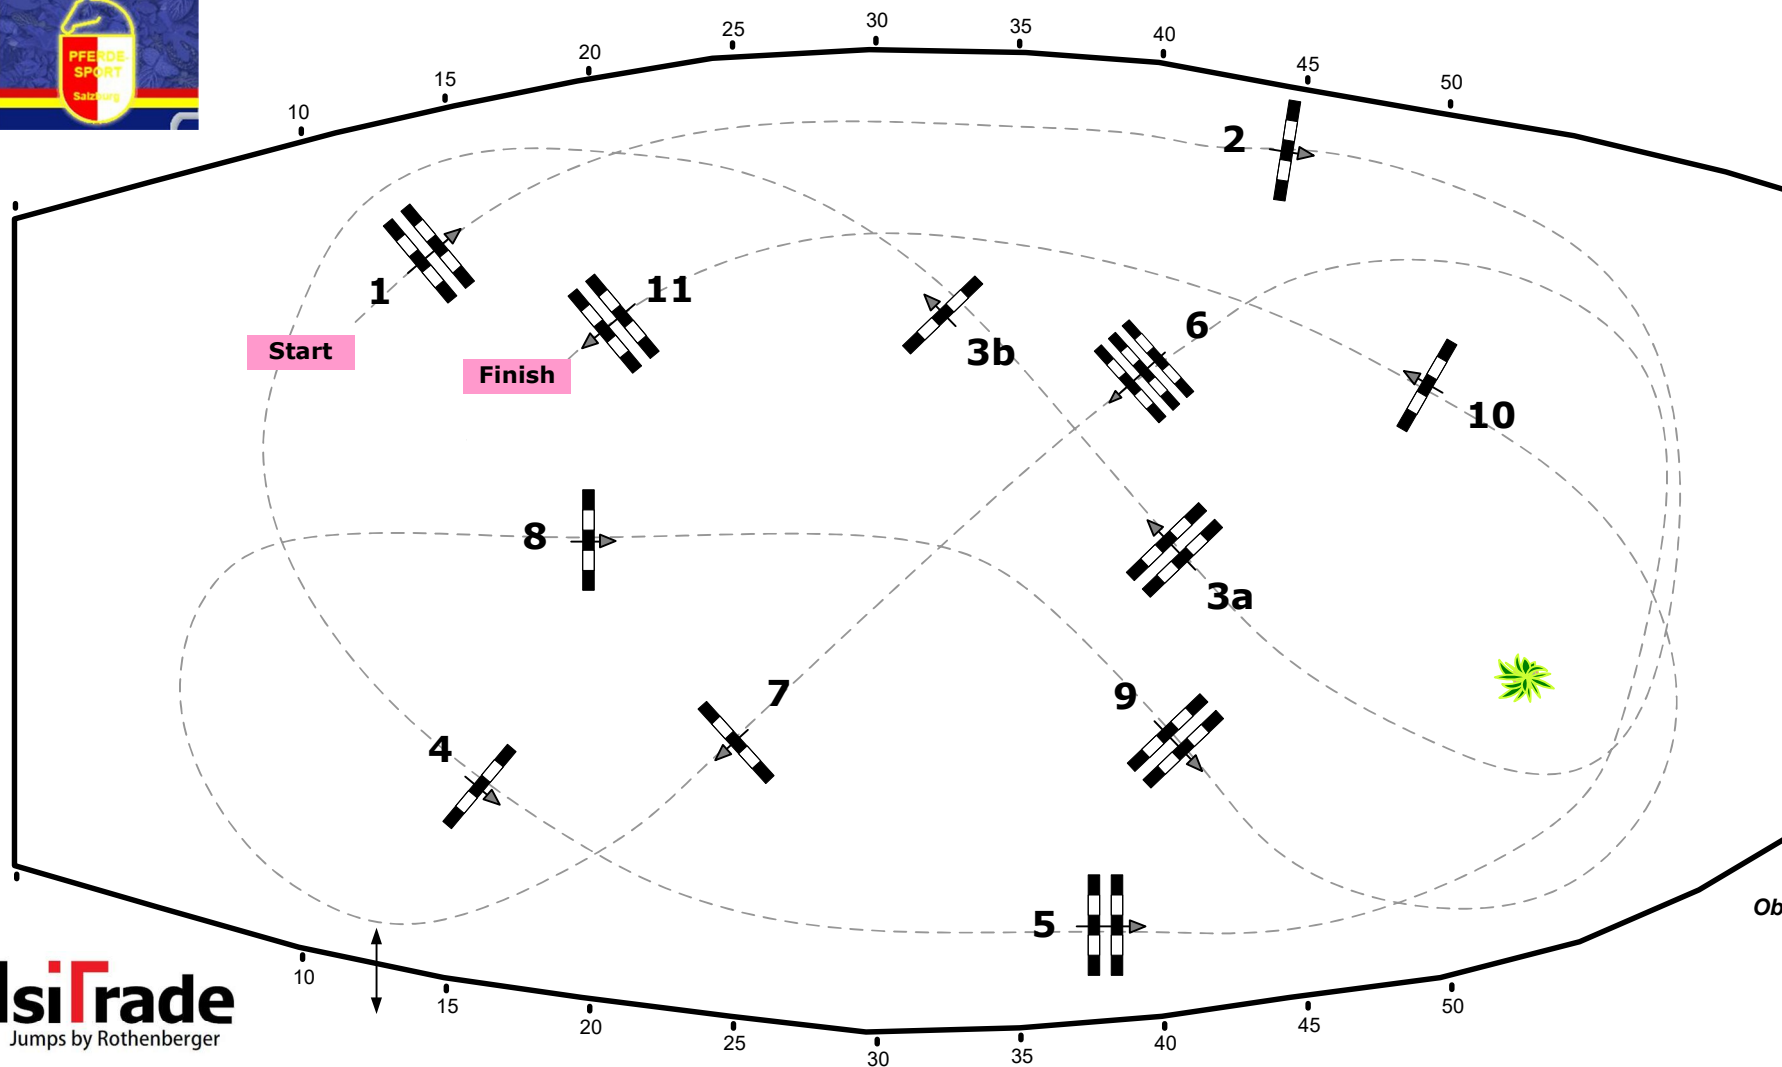

Class No.: 18

Small Amateur Tour Final

Competition against the clock

Table: A
National RG:
FEI RG / Art. 238.2.1
Height: 1,15 m

Speed: 350 m/min
Length: 390 m
Time allowed: 67 sec
Time limit: 134 sec

Obstacles: 11
Efforts: 12