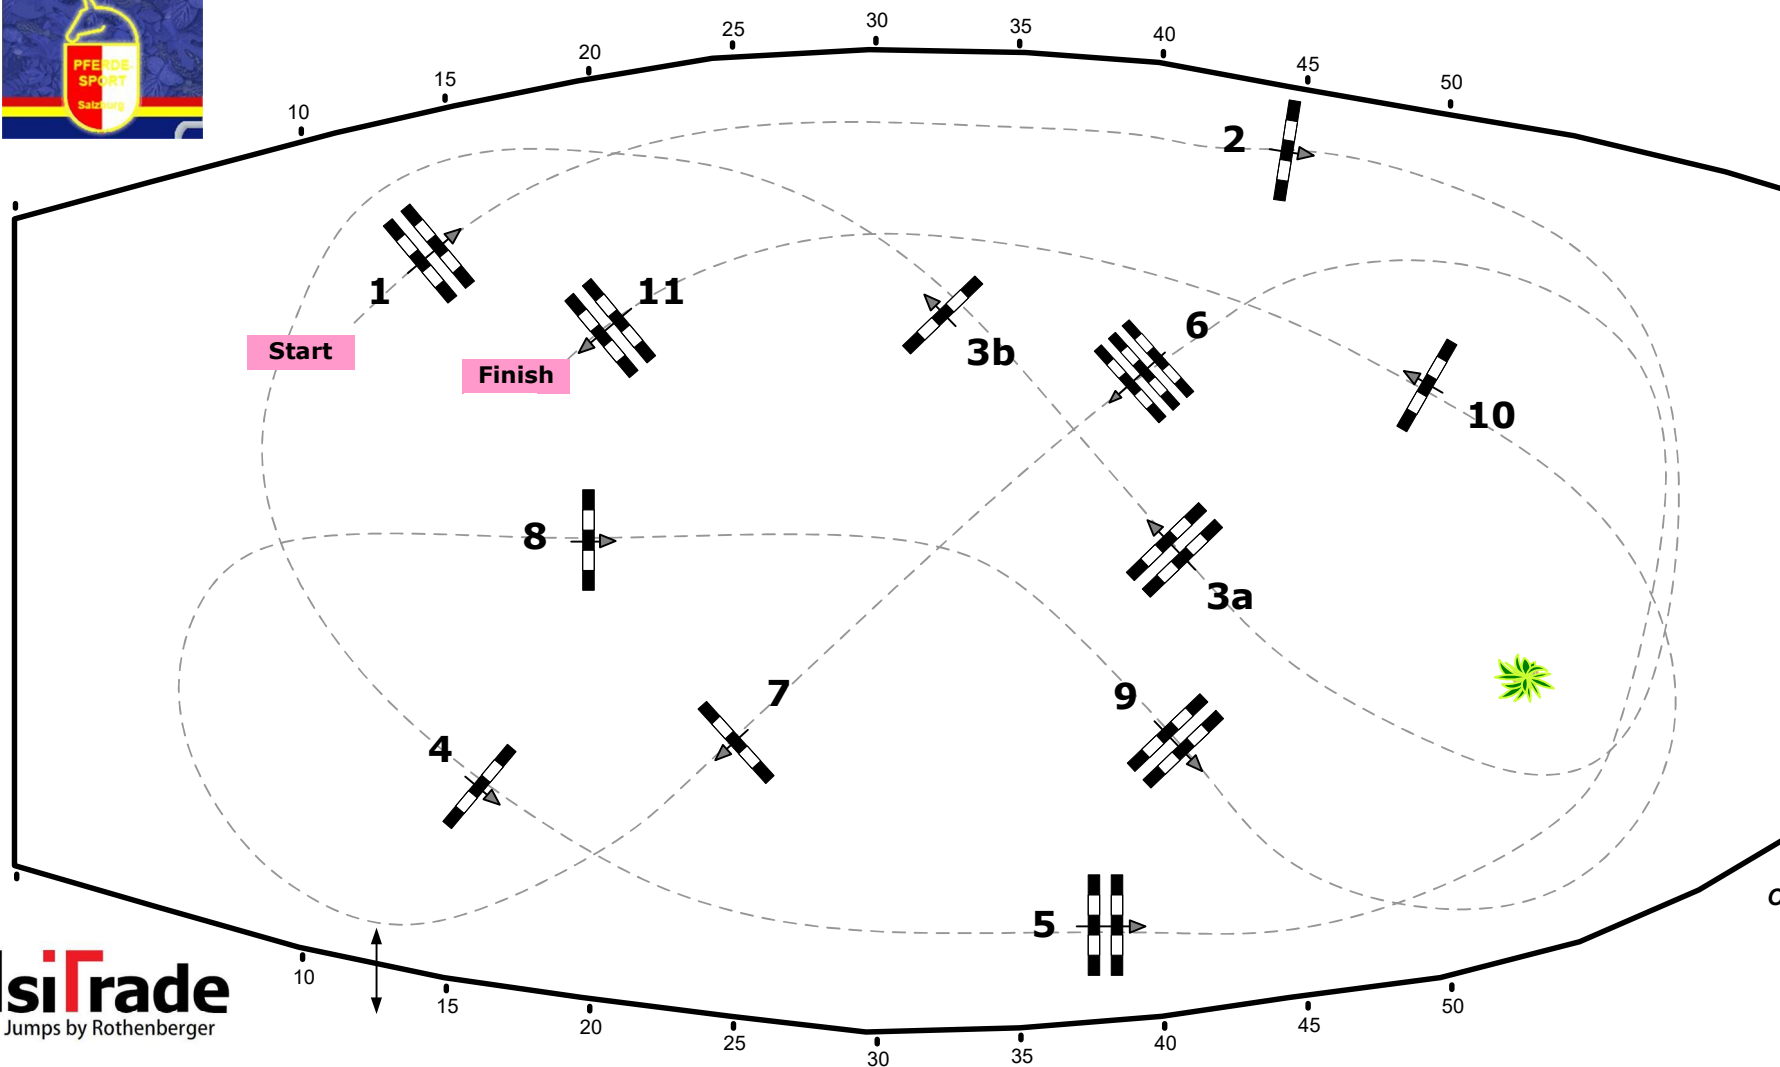

Class No.: 19

Medium Amateur Tour Final

Competition against the clock

Table: A
National RG:
FEI RG / Art. 238.2.1
Height: 1,25 m

Speed: 350 m/min
Length: 390 m
Time allowed: 67 sec
Time limit: 134 sec

Obstacles: 11
Efforts: 12