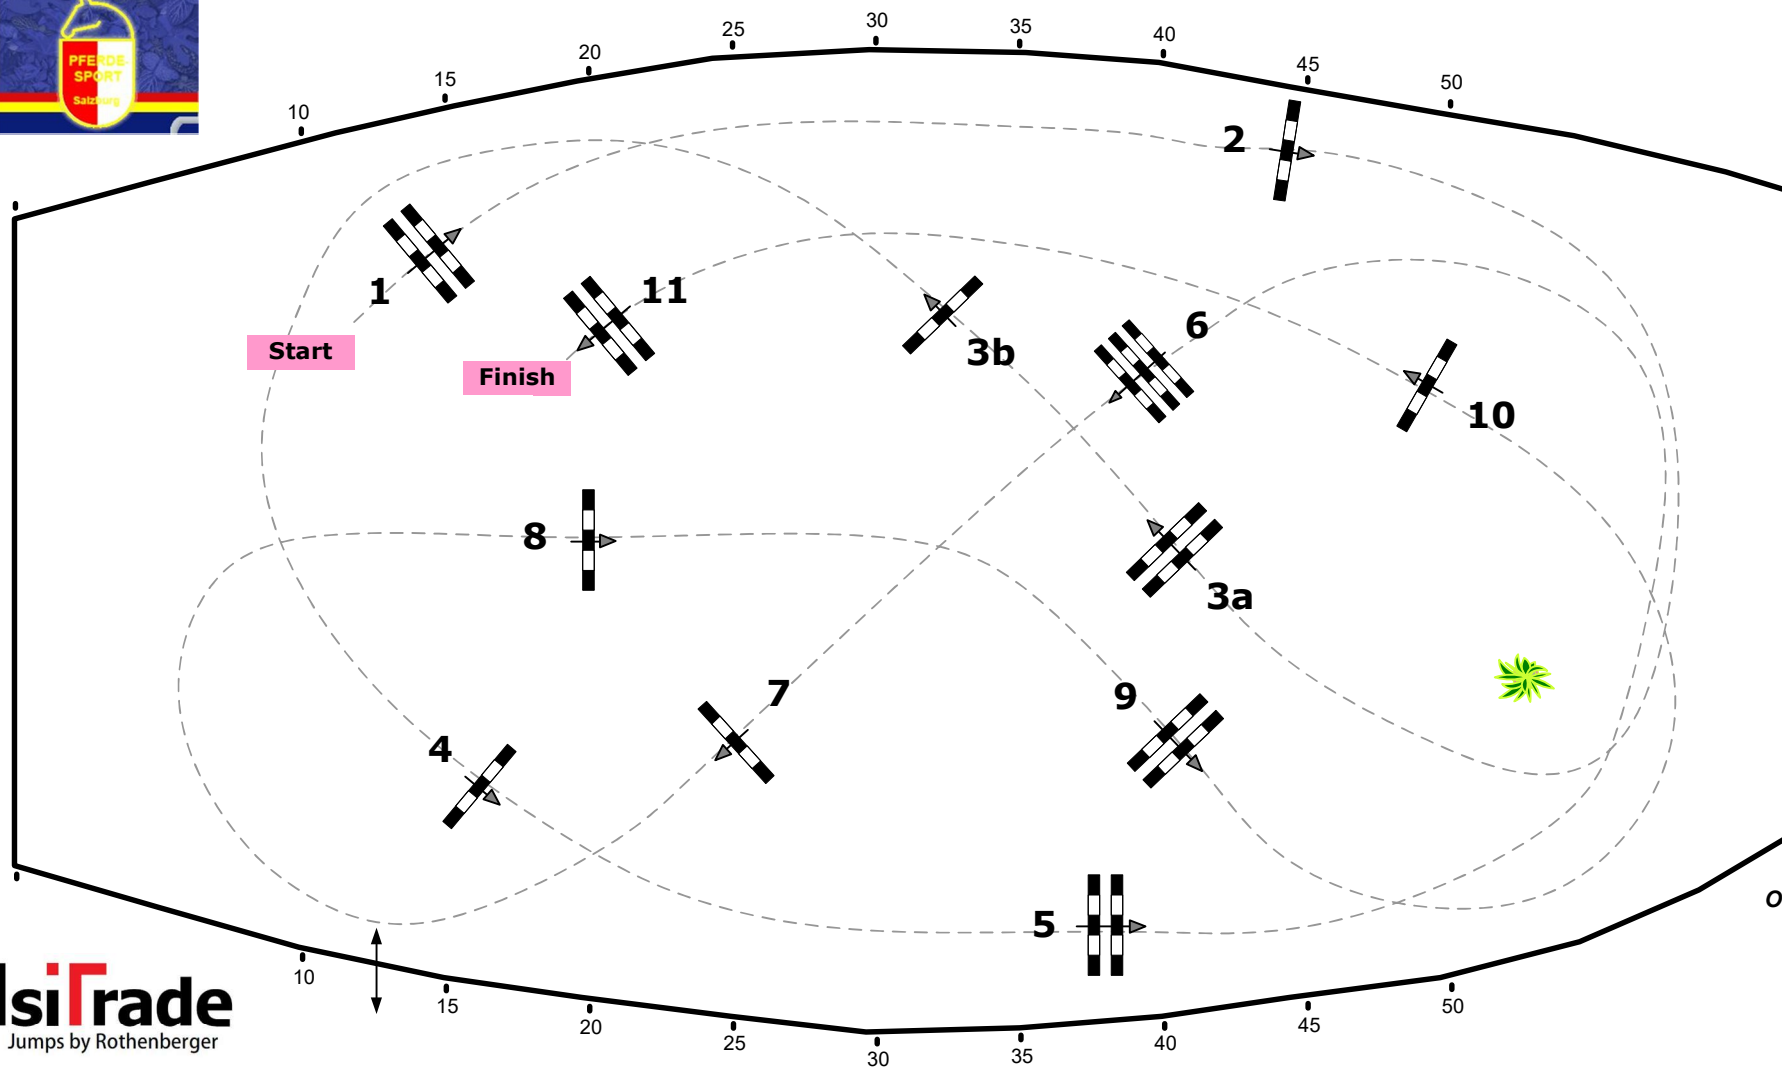

Class No.: 18

Big Amateur Tour Final

Competition against the clock

Table: A
National RG:
FEI RG / Art. 238.2.1
Height: 1,40 m

Speed: 350 m/min
Length: 390 m
Time allowed: 67 sec
Time limit: 134 sec

Obstacles: 11
Efforts: 12