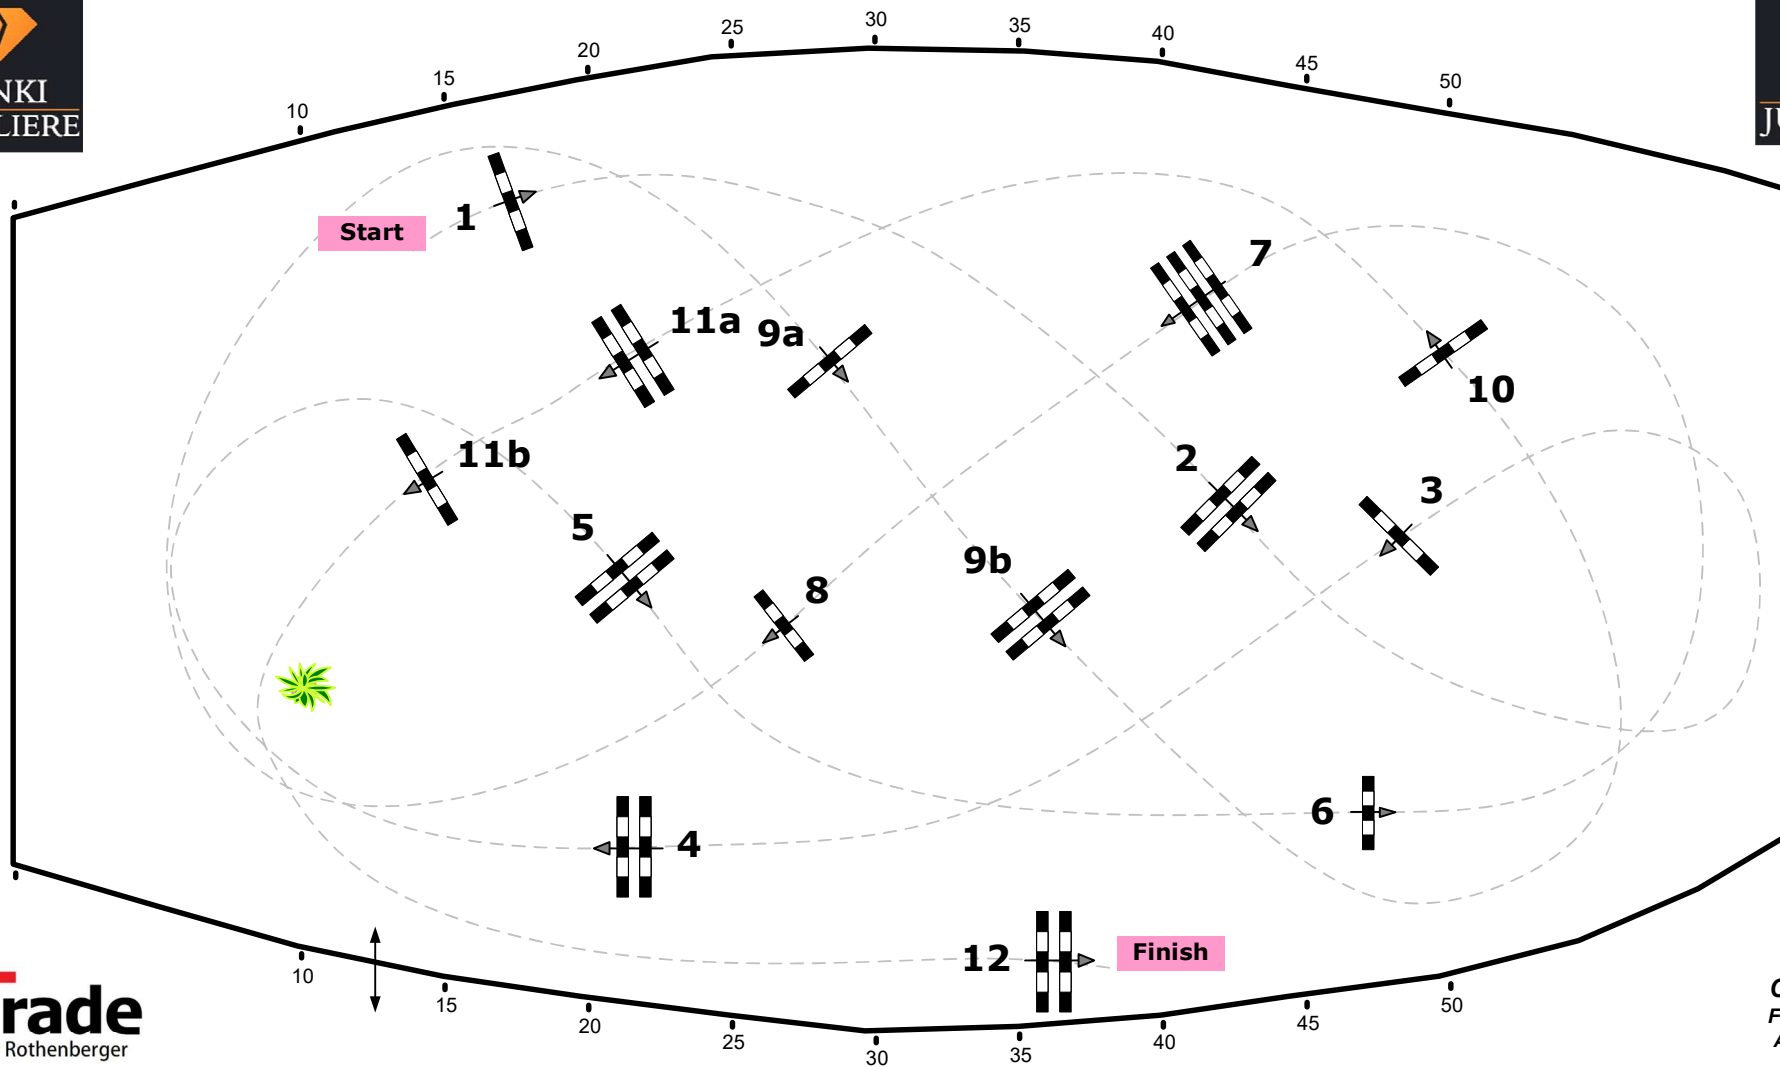

Madi

CSI***Salzburg Amadeus Horse Indoors

05-08.Dezember 2019

Class No.: 22

Juweliere Banki Challenge

Competition against the clock

Table: A
National RG:
FEI RG / Art. 238.2.1
Height: 1,45 m

Speed: 350 m/min
Length: 450 m
Time allowed: 78 sec
Time limit: 156 sec

Obstacles: 12
Efforts: 14

IsiTrade
Jumps by Rothenberger

Course Designer
Franz Madi (AUT)
Adi Appe (AUT)
& Team