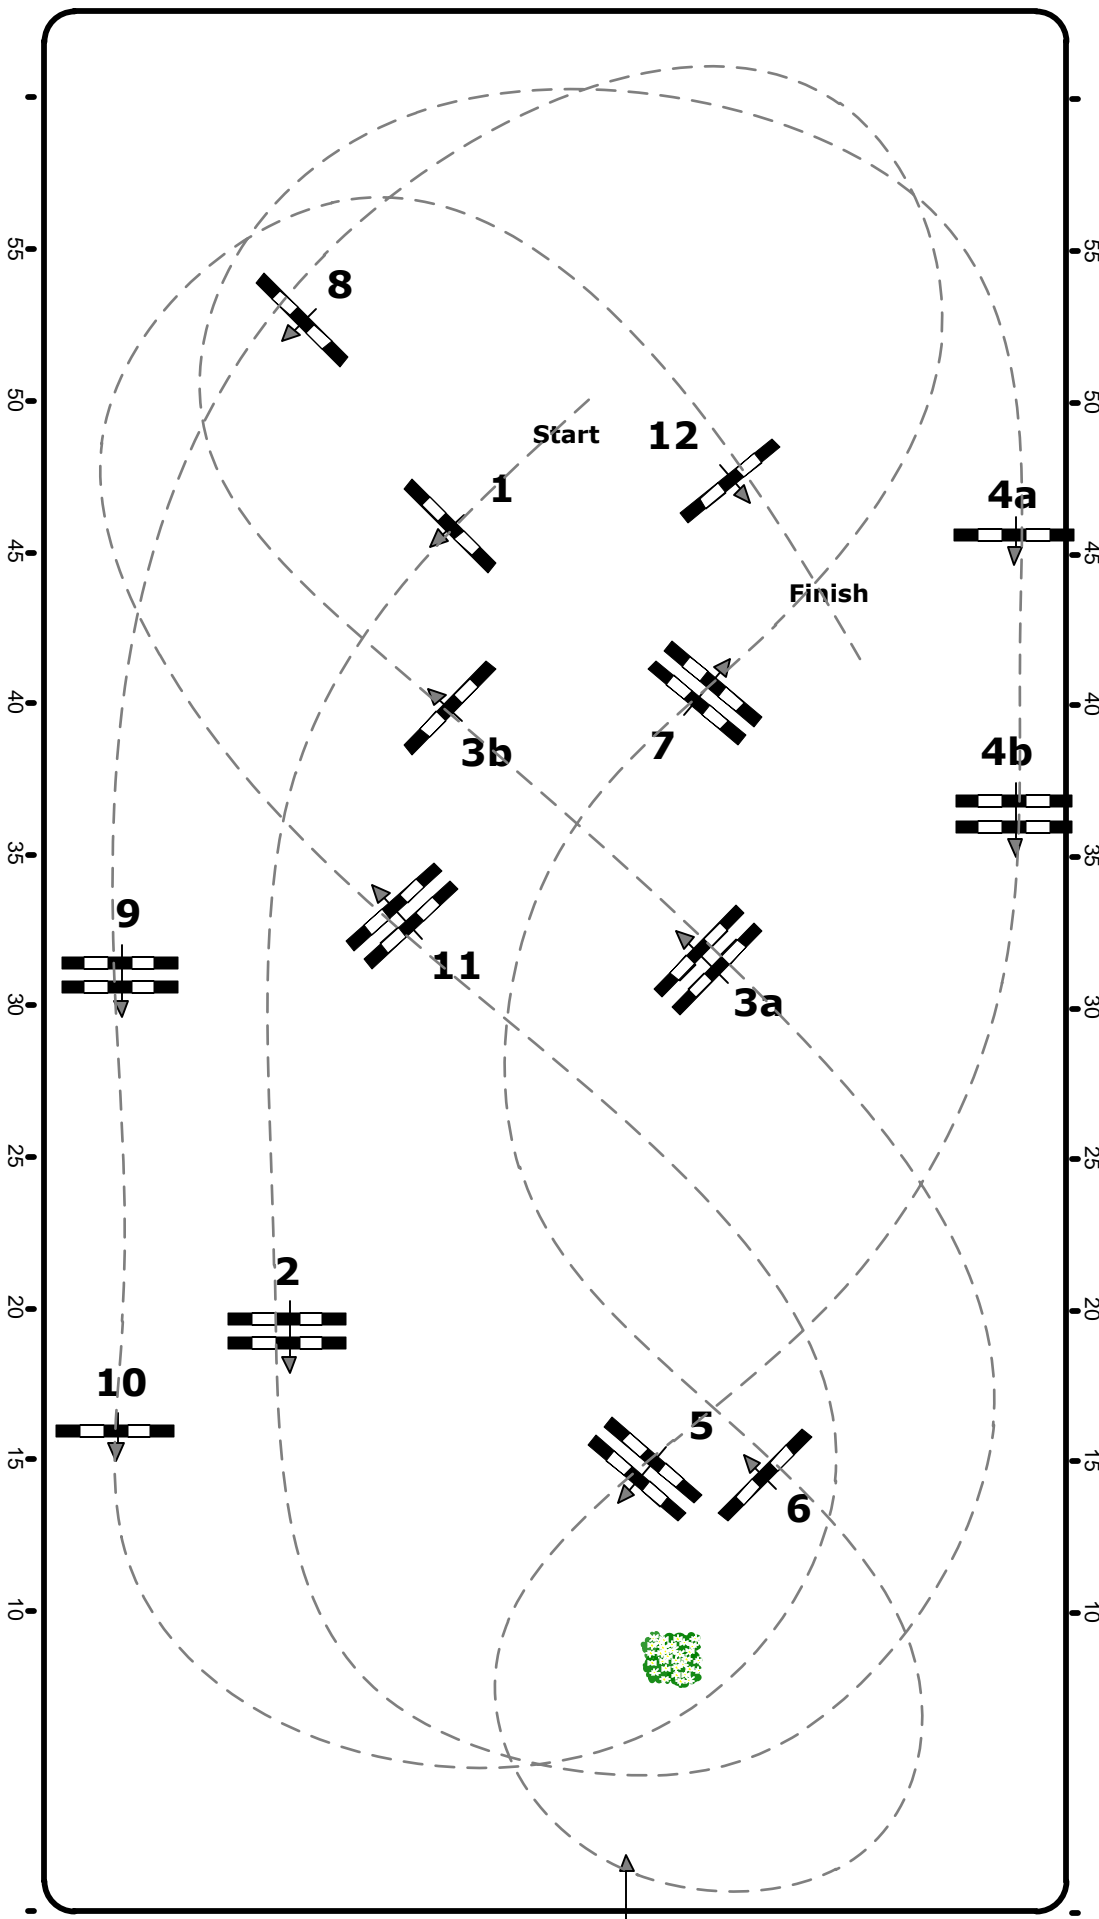

CSI2, CSIY-A, CSIJ-A, CSIch-A, CSIP-A, CSN-A, CSNP-A,
CSNCH-A Salzburg (AUT)

38

Class No.: 38 Big Young Rider Tour Opening Competition against the clock

04. – 08. Dezember 2019

Messearena

Table: A
National RG:
FEI RG / Art. 238 / 2.1
Height: 1,35 mtr.

Speed: 350 m/Min.

Length: 460 mtr.
Time allowed: 79 sek.
Time limit: 158 sek.

Obstacles: 12
Efforts: 14
Penalty sec: sek.
Closed combination:

1st Jump-off:

Length: 0 mtr.
Time allowed: 0 sek.
Time limit: 0 sek.