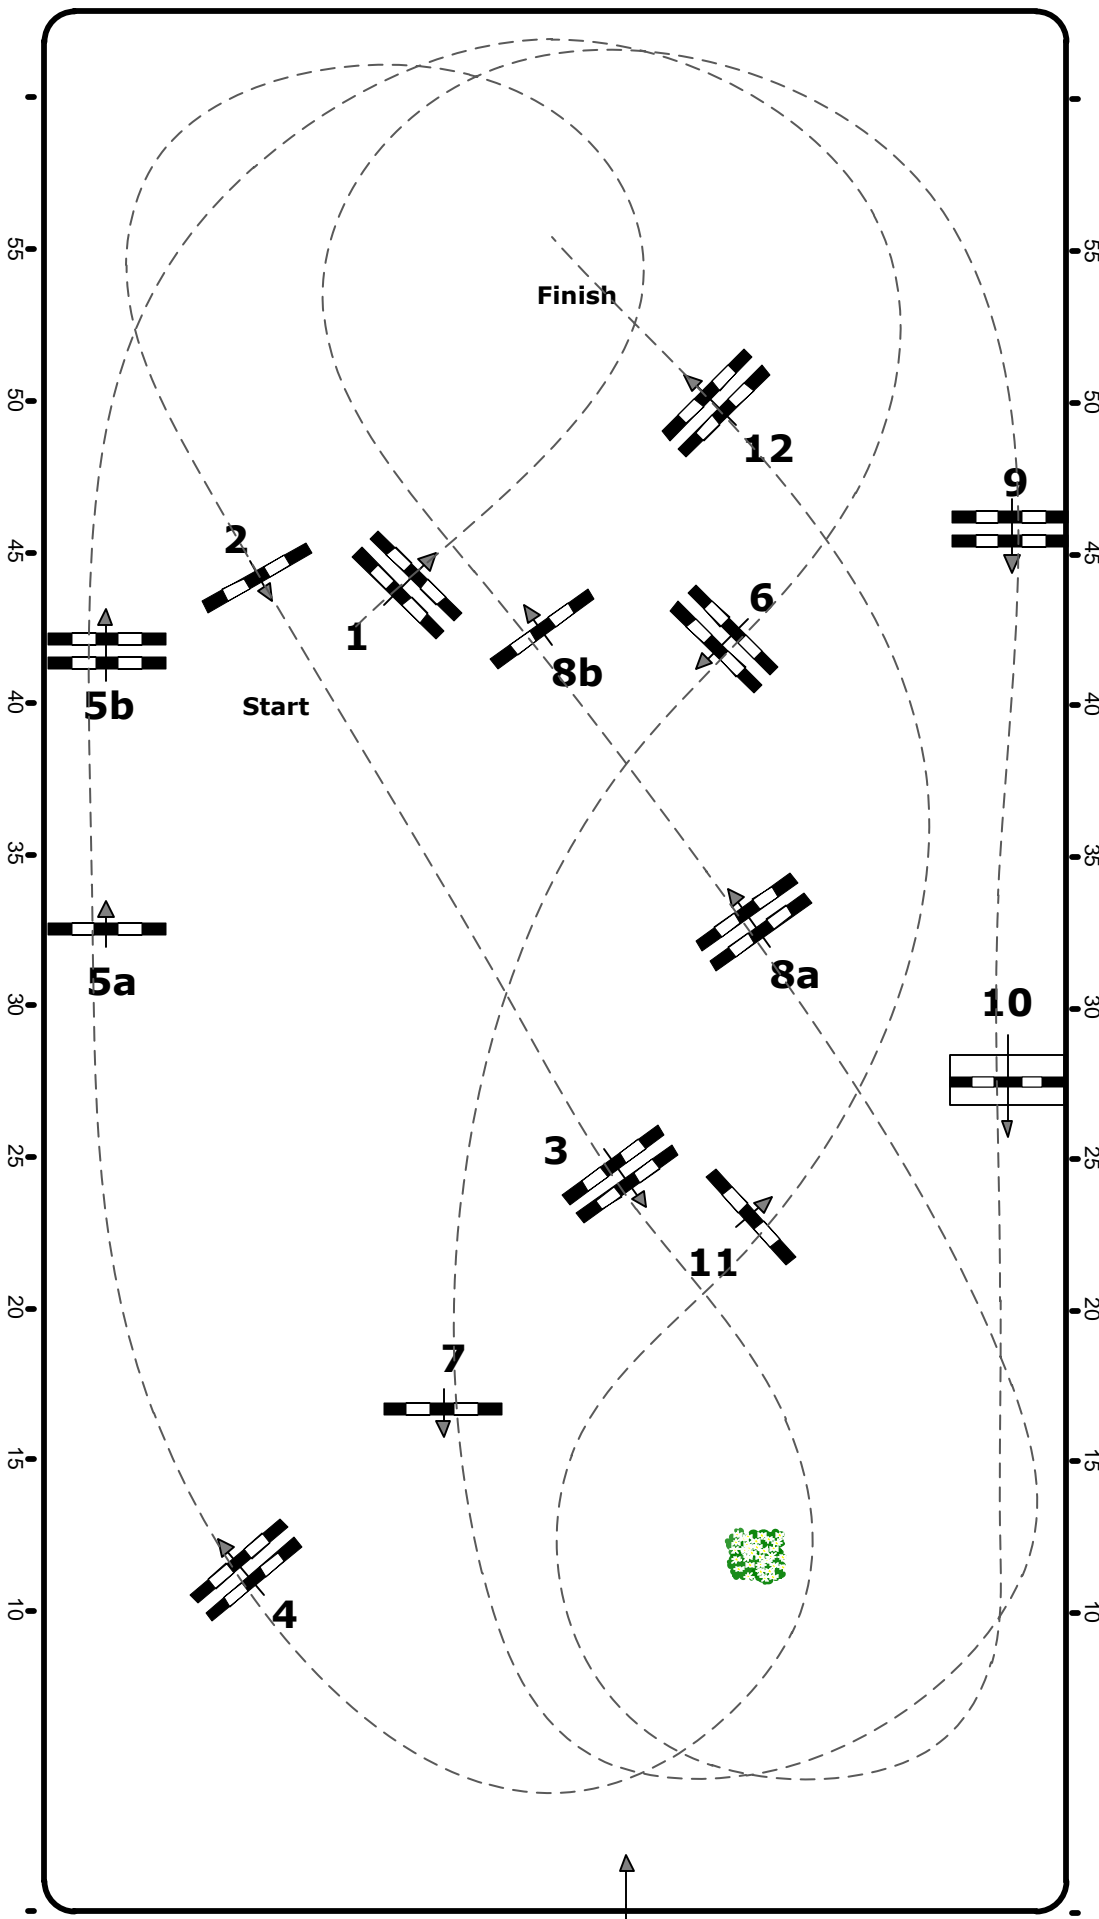

CSI2, CSIIY-A, CSIJ-A, CSIch-A, CSIP-A, CSN-A, CSNP-A,
CSNCH-A Salzburg (AUT)

Class No.: 43 Small Tour Opening Competition against the clock

04. – 08. Dezember 2019

Messearena

Table: A
National RG:
FEI RG / Art. 238 / 2.1
Height: 1,30 mtr.

Speed: 350 m/Min.

Length: 450 mtr.
Time allowed: 78 sek.
Time limit: 156 sek.

Obstacles: 12
Efforts: 14
Penalty sec: sek.
Closed combination:

1st Jump-off:
Length: 0 mtr.
Time allowed: 0 sek.
Time limit: 0 sek.