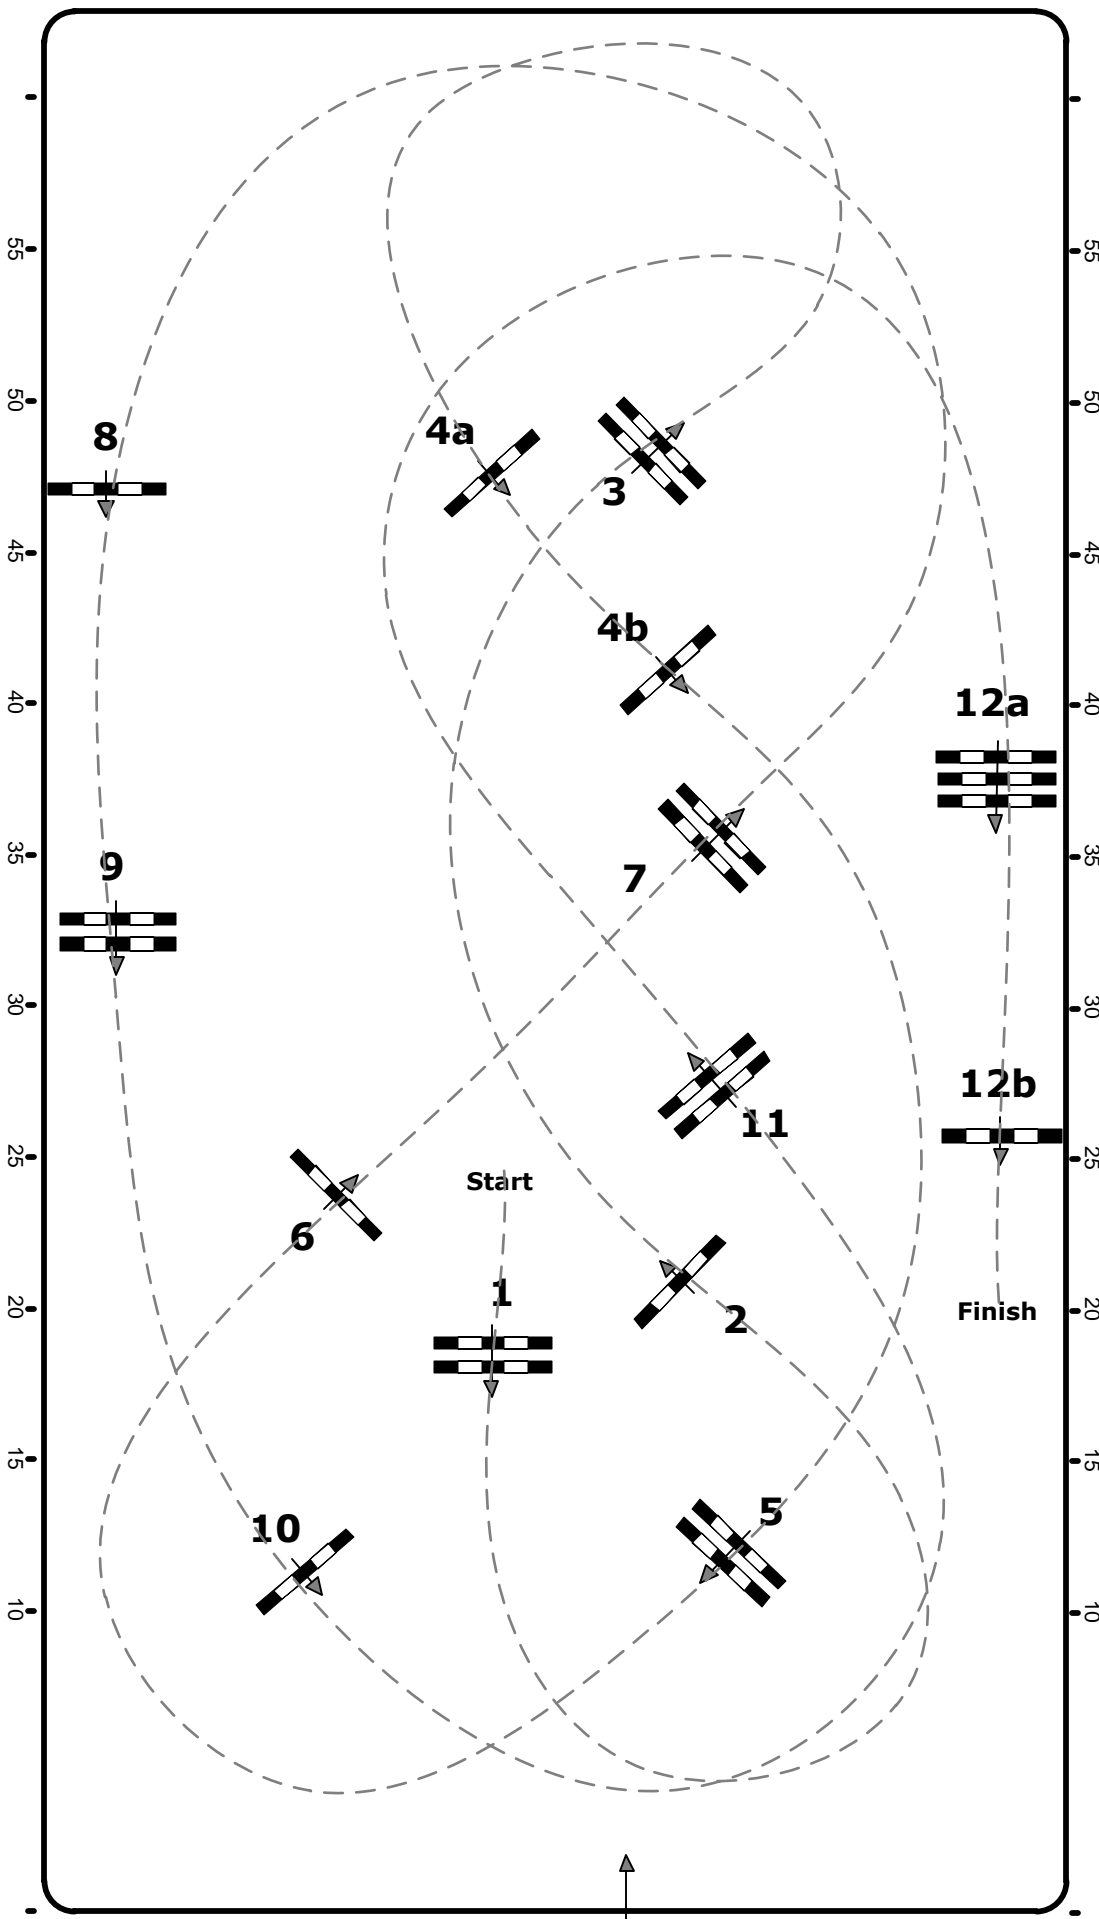

**CSI2, CSIY-A, CSIJ-A, CSIch-A, CSIP-A, CSN-A, CSNP-A,
CSNCH-A Salzburg (AUT)**

45

Class No.: 45 Small Tour Competition against the clock

04. – 08. Dezember 2019

Messearena

Table: A
National RG:
FEI RG / Art. 238 / 2.1
Height: 1,30 mtr.

Speed: 350 m/Min.

Length: 440 mtr.
Time allowed: 76 sek.
Time limit: 152 sek.

Obstacles: 12
Efforts: 14
Penalty sec: sek.
Closed combination:

1st Jump-off:

Length: 0 mtr.
Time allowed: 0 sek.
Time limit: 0 sek.