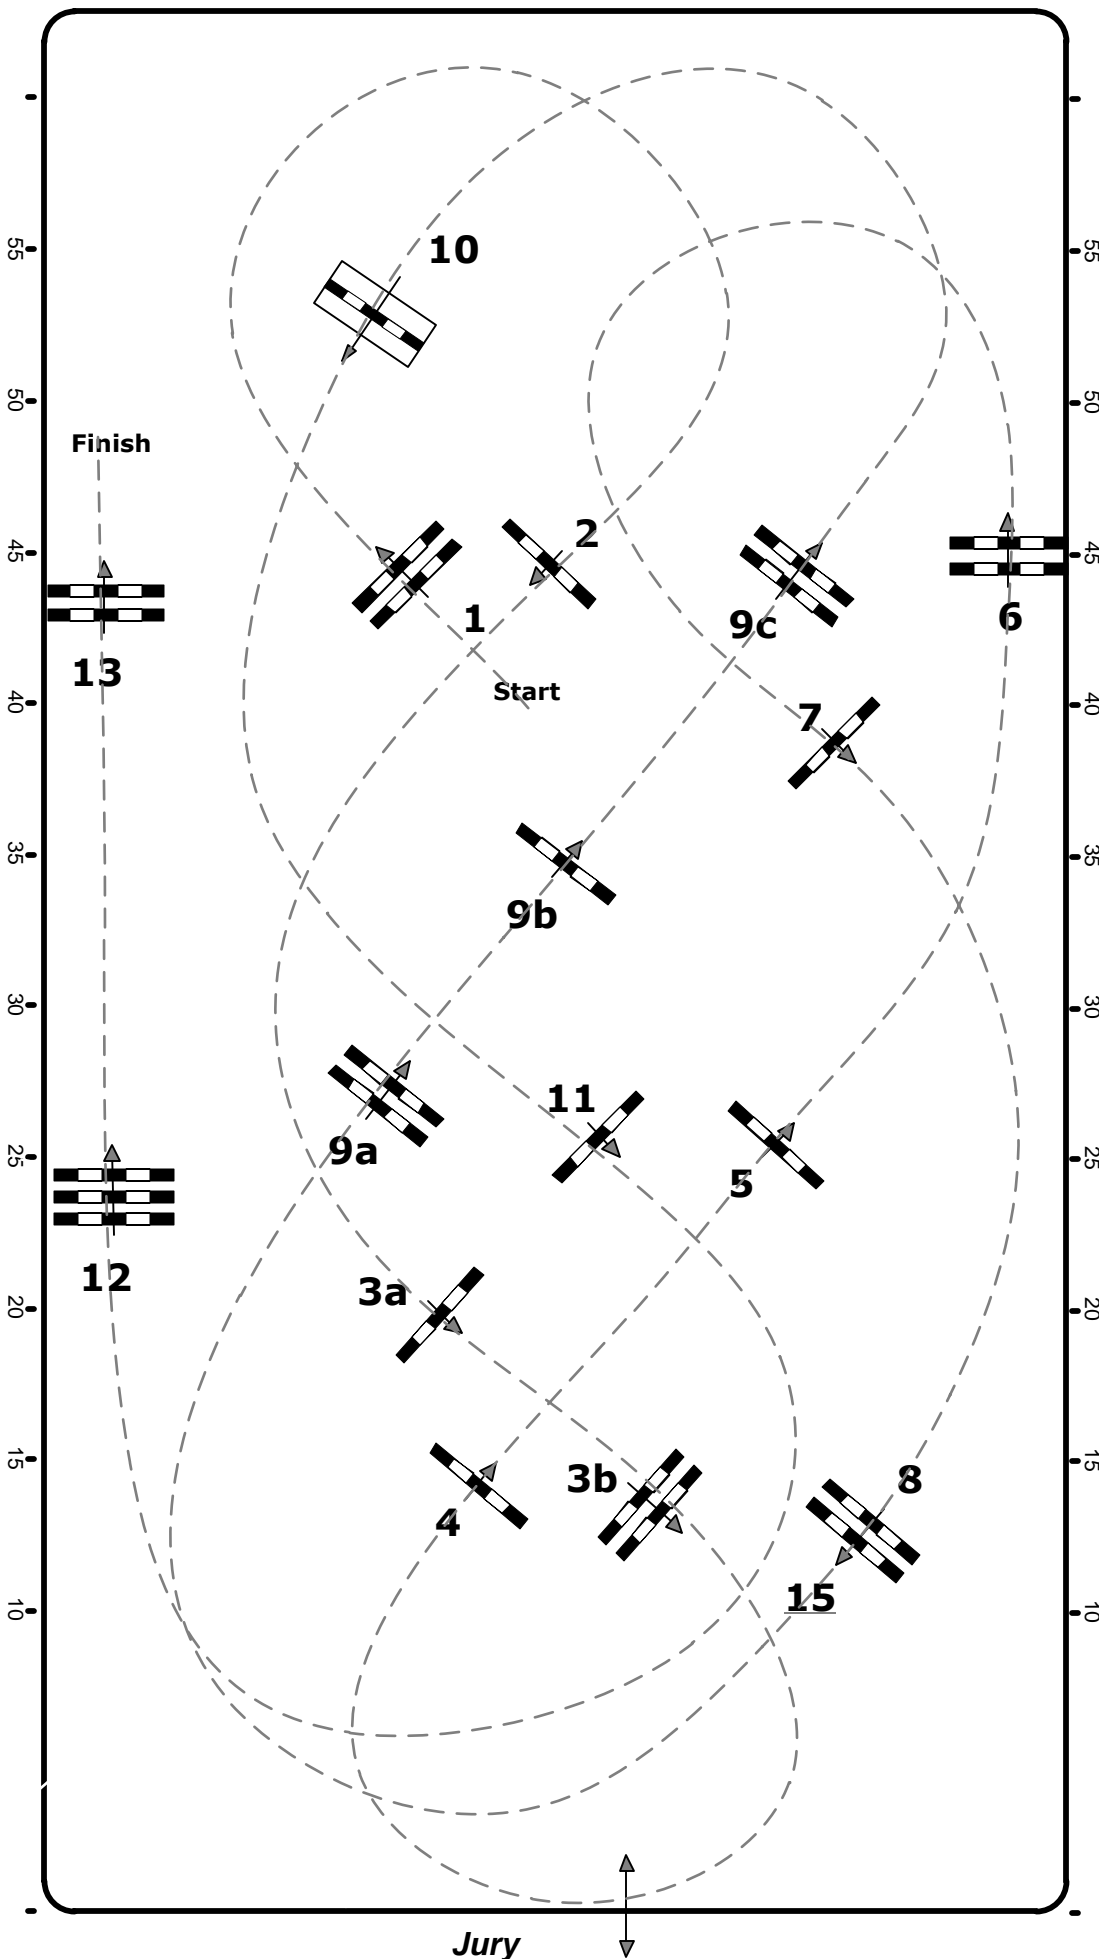

CSI2, CSIIY-A, CSIJ-A, CSIch-A, CSIP-A, CSN-A, CSNP-A,
CSNCH-A Salzburg (AUT)

48

Class No.: 48 Amadeus Grand Prix Competition with one jump-off

04. – 08. Dezember 2019

Messearena

Table: A
National RG:
FEI RG / Art. 238 / 2.2
Height: 1,45 mtr.

Speed: 350 m/Min.

Length: 440 mtr.
Time allowed: 76 sek.
Time limit: 152 sek.

Obstacles: 13
Efforts: 16
Penalty sec: sek.
Closed combination:

1st Jump-off:
15-1-2-3a-9ab-11-13

Length: 310 mtr.
Time allowed: 54 sek.
Time limit: 108 sek.