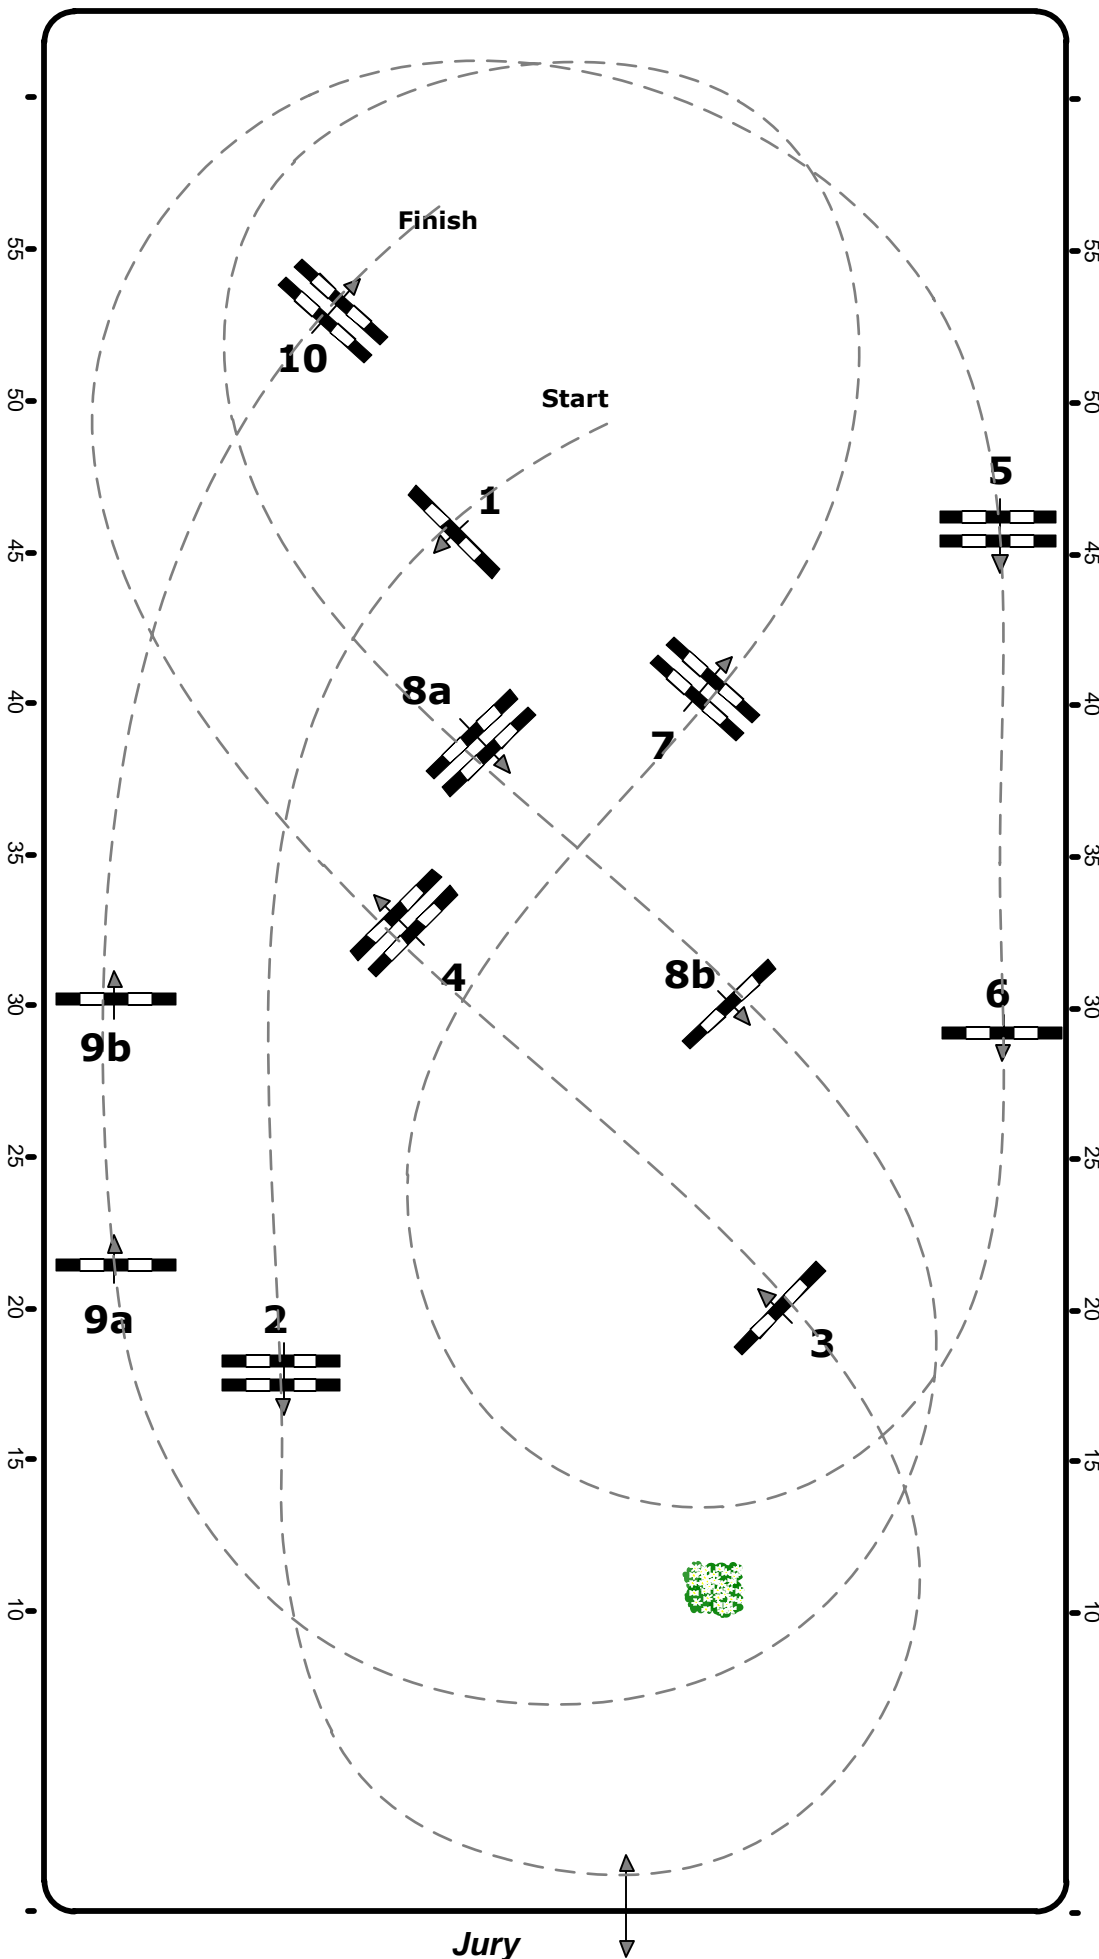

CSI2, CSIY-A, CSIJ-A, CSIch-A, CSIP-A, CSN-A, CSNP-A,  
CSNCH-A Salzburg (AUT)

58

**Class No.: 58 Pony Tour Opening Competition against the clock**

04. – 08. Dezember 2019

## Messearena

Table: A  
National RG:  
FEI RG / Art. 238 / 2.1  
Height: 1,15 mtr.

Speed: 350 m/Min.

Length: 410 mtr.  
Time allowed: 71 sek.  
Time limit: 142 sek.

Obstacles: 10  
Efforts: 12  
Penalty sec: sek.  
Closed combination:

1st Jump-off:

Length: 0 mtr.  
Time allowed: 0 sek.  
Time limit: 0 sek.

**Course Design:**

**Franz Schiermayr (AUT)**

**Assistant:**

**Andreas Riedl (AUT)  
Verena Riedler (AUT)**