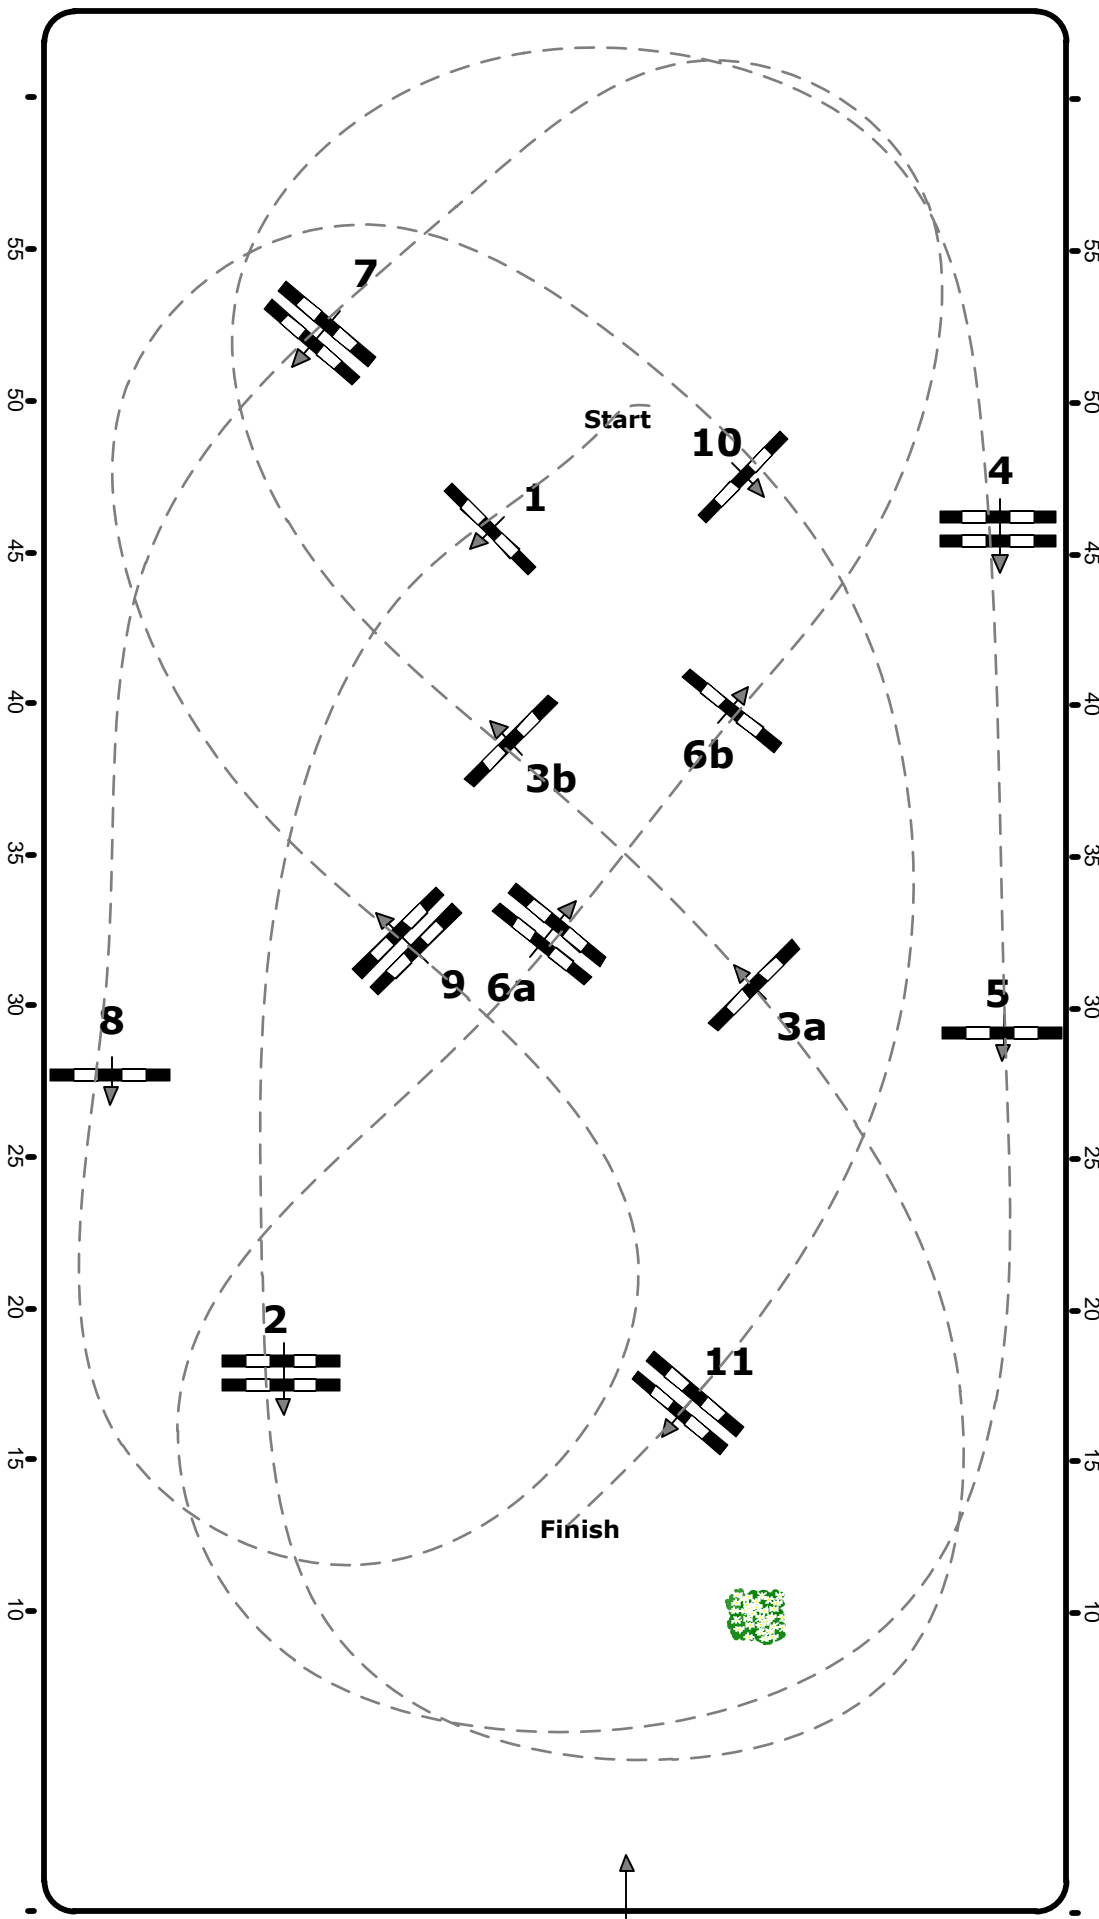

CSI2, CSIY-A, CSIJ-A, CSIch-A, CSIP-A, CSN-A, CSNP-A,  
CSNCH-A Salzburg (AUT)

64

Class No.: 64 Children Tour Opening Competition against the clock

04. – 08. Dezember 2019

**Messearena**

Table: A  
National RG:  
FEI RG / Art. 238 / 2.1  
Height: 1,20 mtr.

Speed: 350 m/Min.

Length: 470 mtr.  
Time allowed: 81 sek.  
Time limit: 162 sek.

Obstacles: 11  
Efforts: 13  
Penalty sec: sek.  
Closed combination:

1st Jump-off:

Length: 0 mtr.  
Time allowed: 0 sek.  
Time limit: 0 sek.