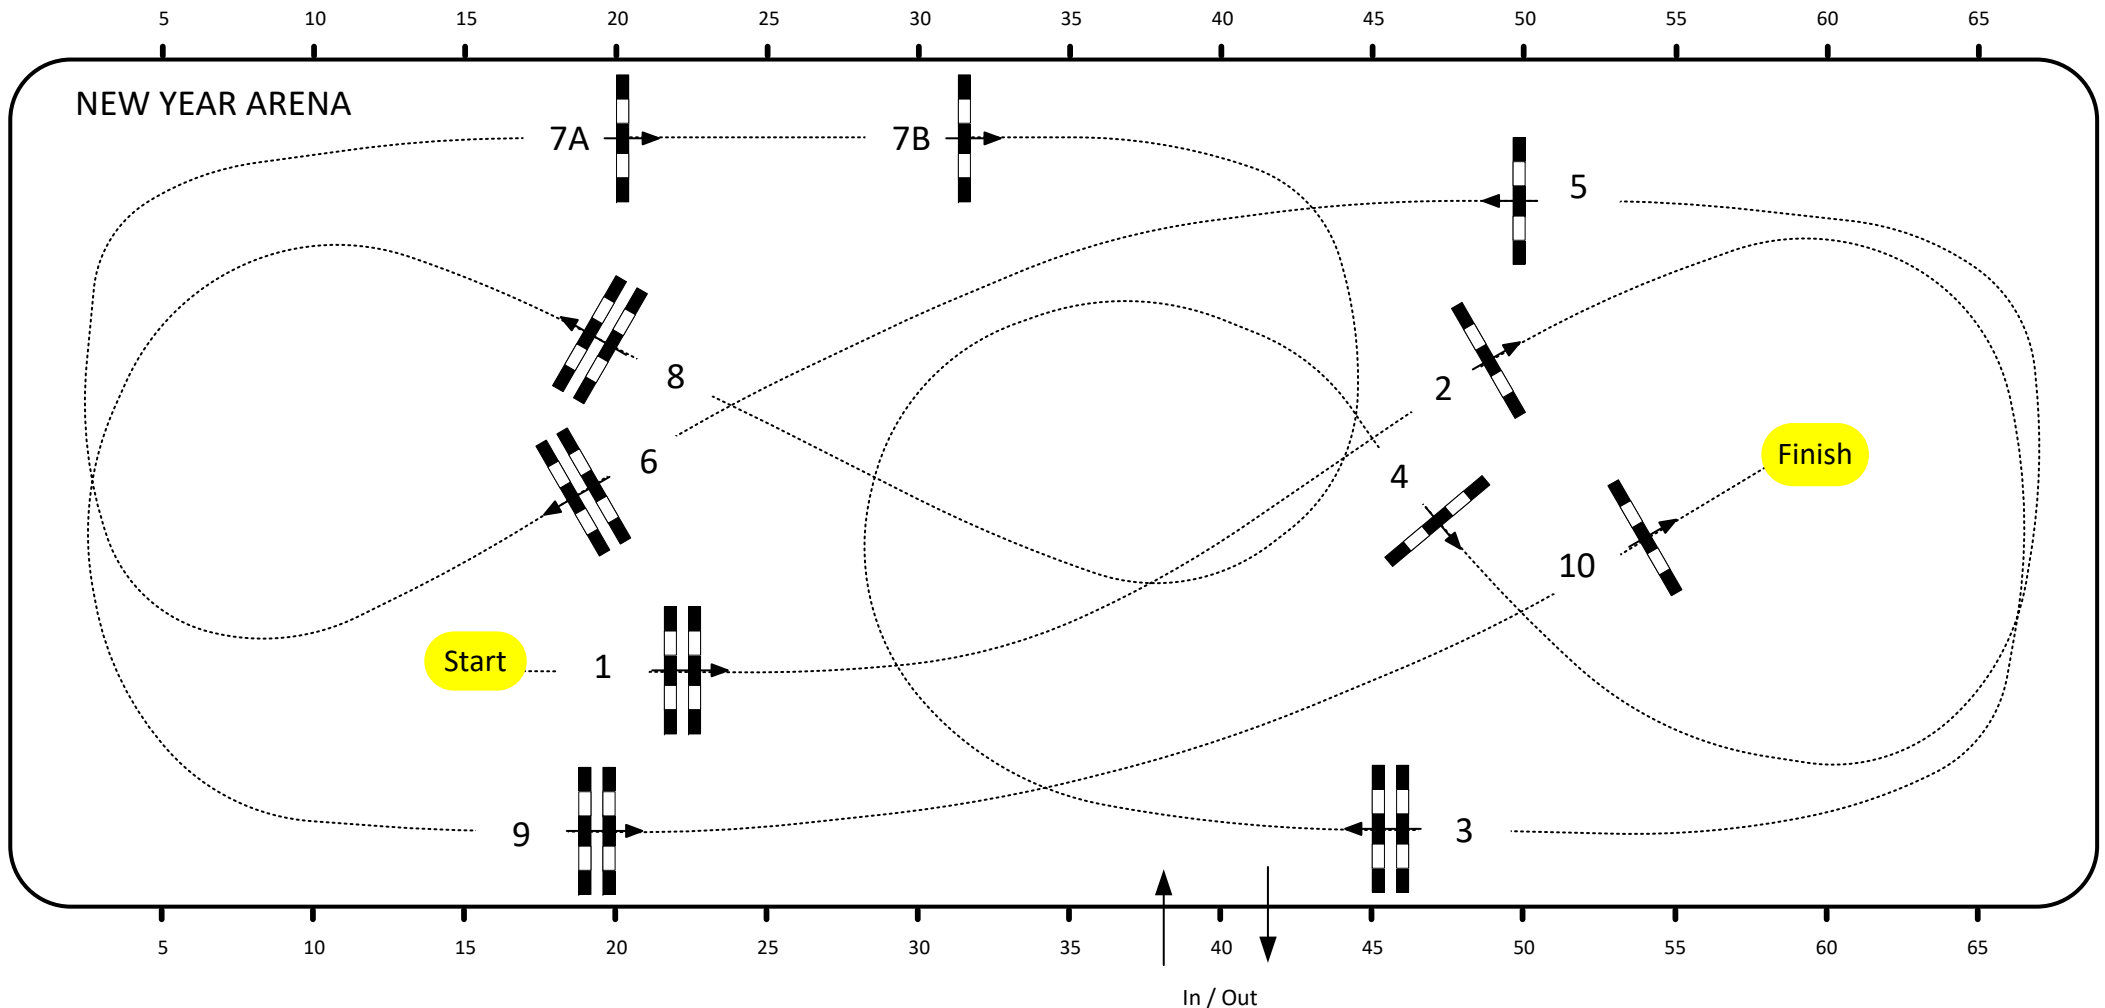

Length: 410 m

Time allowed: 76 sec

Time limit: 152 sec

Obstacles: 1 to 10

Efforts: 11

PAARDEN: 1,25m

Speed: 350 m/min

Length: 410 m

Time allowed: 71 sec

Time limit: 142 sec

Course Design: Eddy Geysmans (BEL), Bart Vonck (BEL)