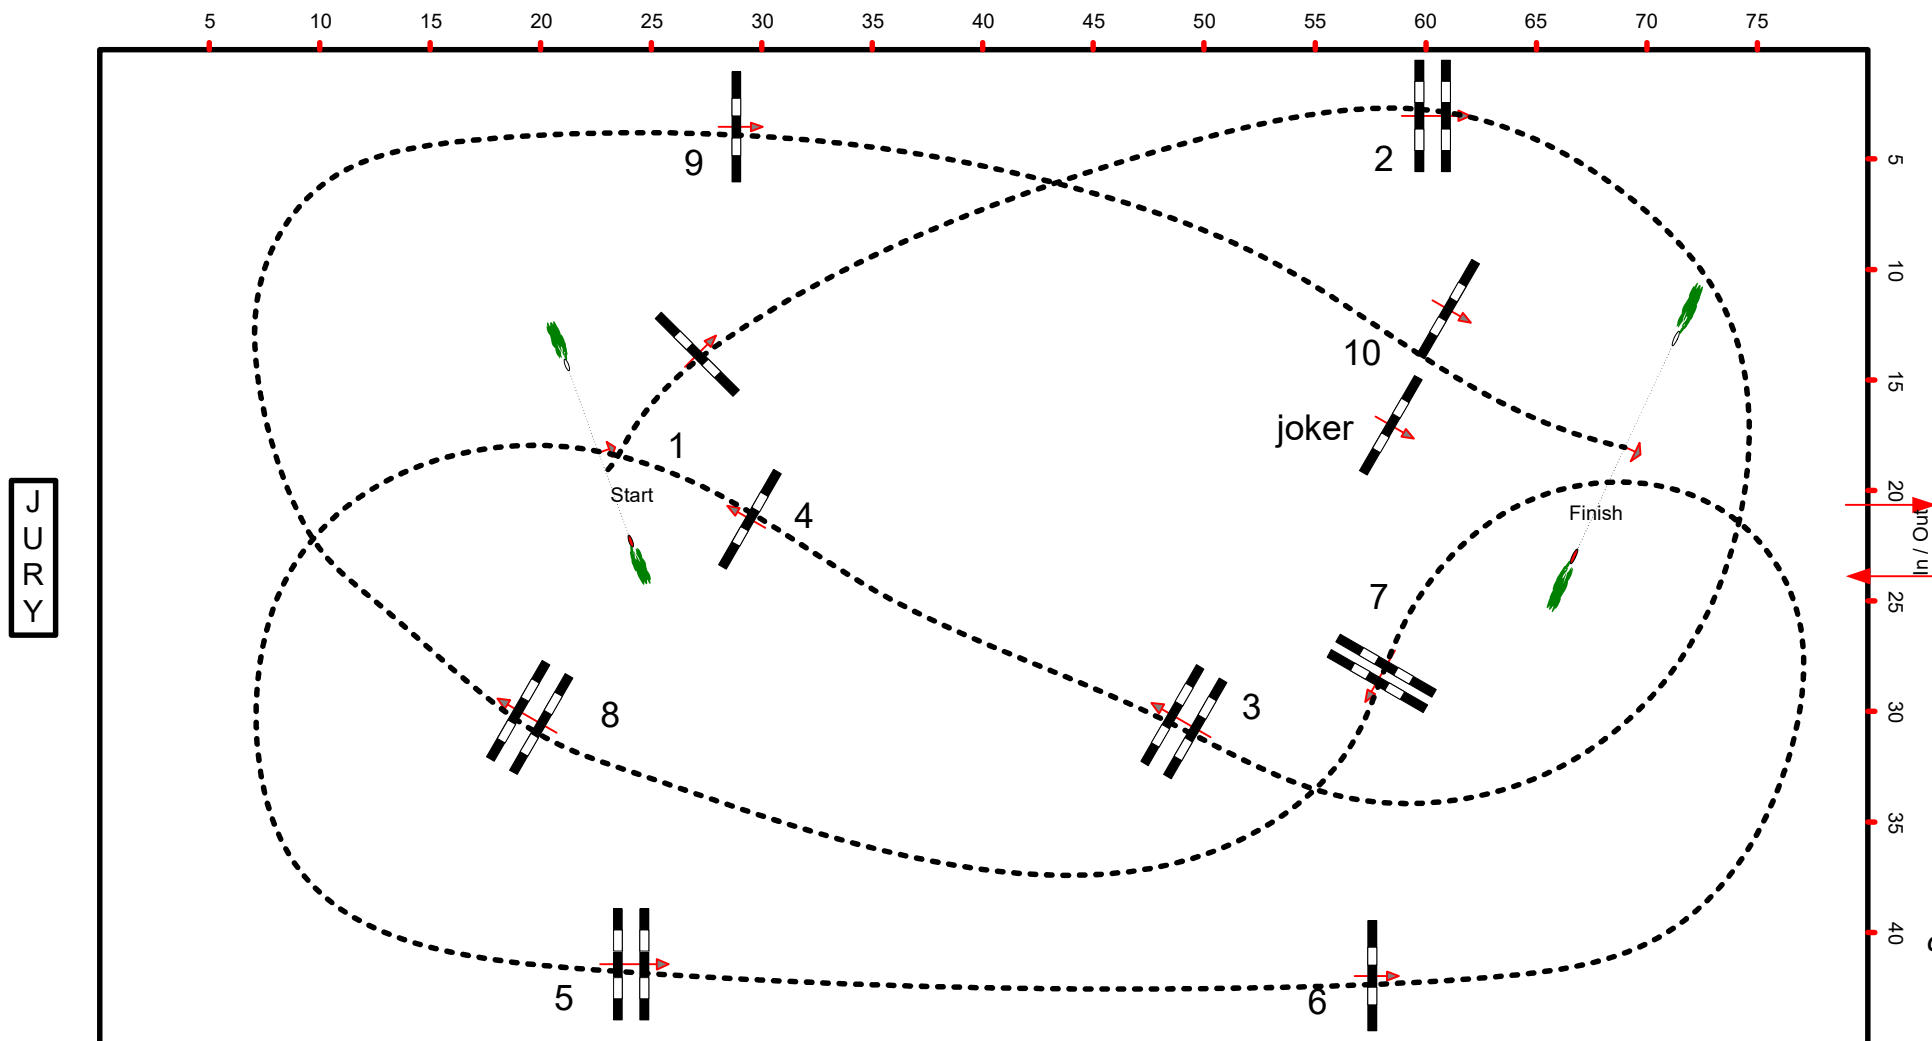

Class No.: 28

115 CSI2* STARLAND

ACCUMULATOR WITH JOKER

domenica 27 ottobre 2019

Start: 9:30

Table: A
National RG:
FEI RG / Art. 269.1,2,3,5
Height: 1,15 m

Speed: 350 m/min
Length: 410 m
Time allowed: 71 sec
Time limit: 142 sec

Obstacles: 10
Efforts: 10
Penalty sec:
Closed combination:

00: 00
Length: 00 m
Time allowed: 0 sec
Time limit: 0 sec

2nd Jump-off:
Length: 0 m
Time allowed: 0 sec
Time limit: 0 sec

Course Designer
Pier Francesco
Bazzocchi (ITA)