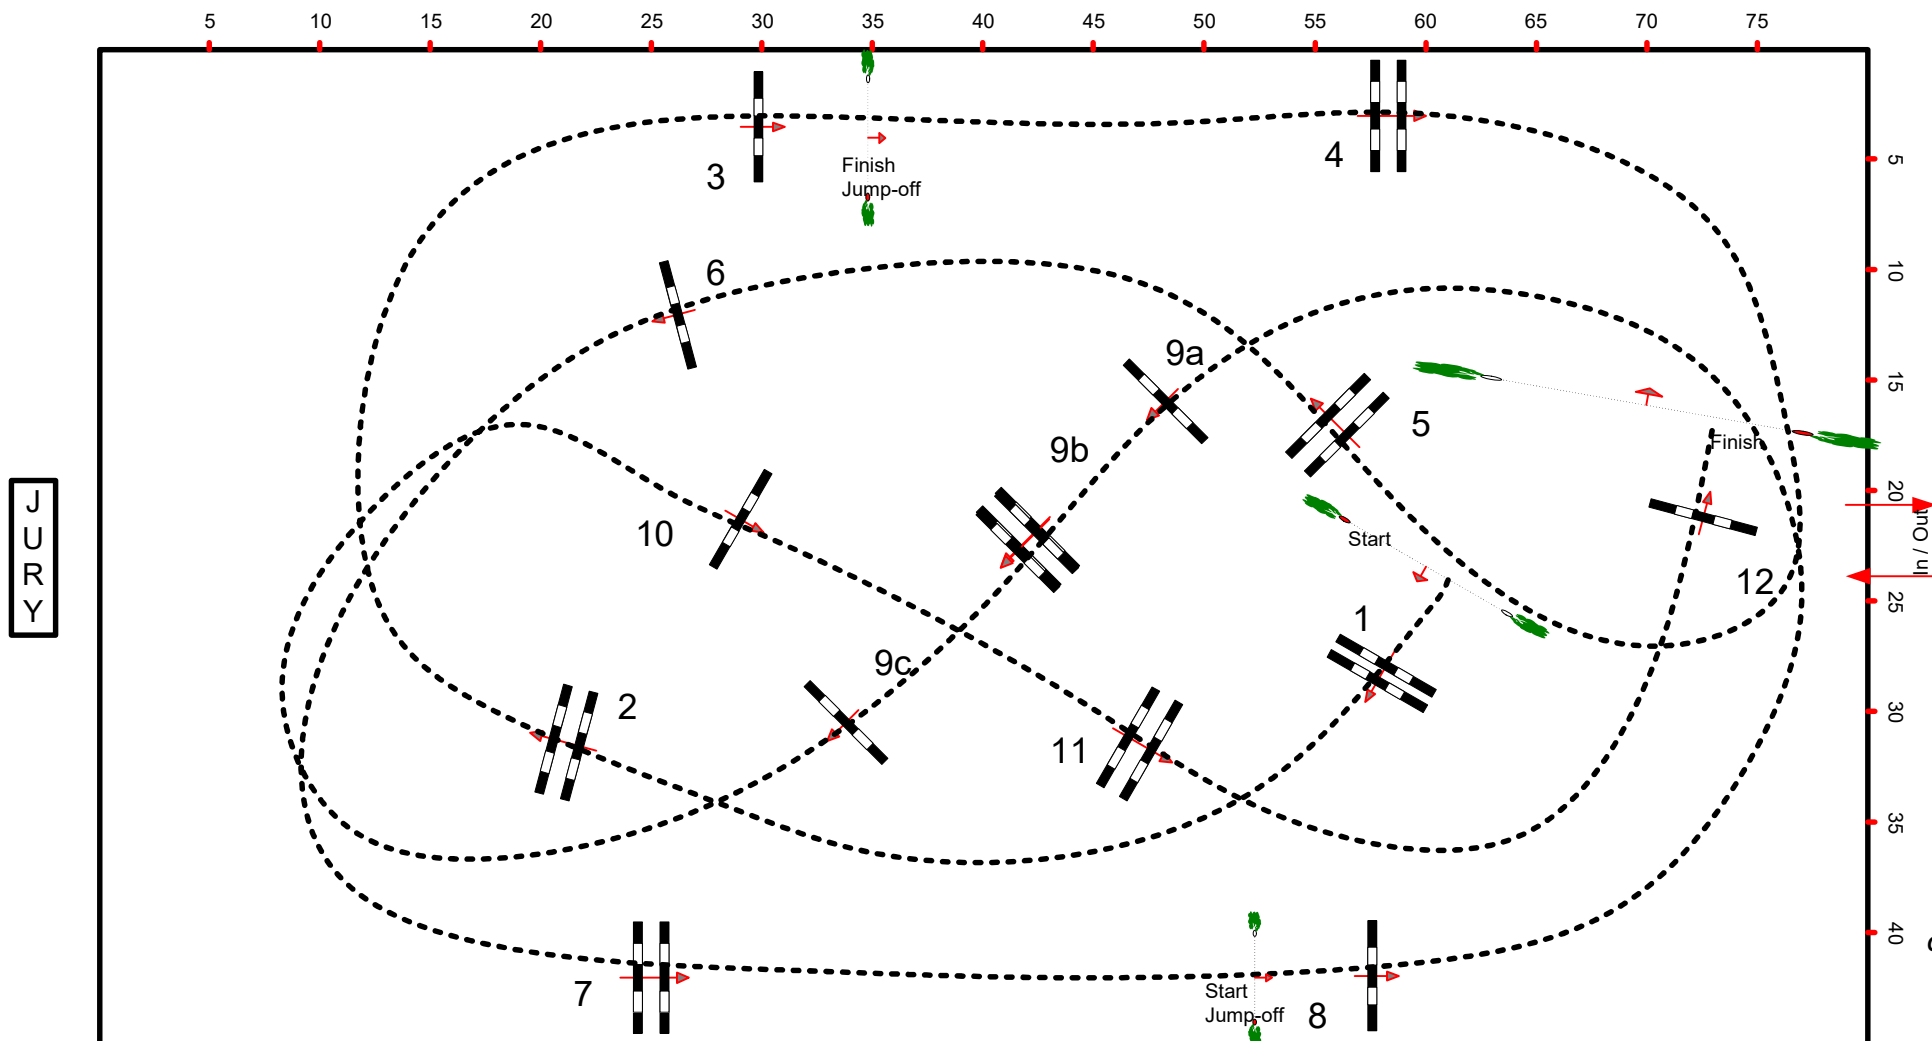

Class No.: 29

125/130 CS12* GORDANA GLASS

Competition with one jump-off

domenica 27 ottobre 2019

Start: 10:45

Table: A
National RG:
FEI RG / Art. 238.2.2
Height: 1,25-1,30 m

Speed: 350 m/min
Length: 500 m
Time allowed: 86 sec
Time limit: 172 sec

Obstacles: 12
Efforts: 14
Penalty sec:
Closed combination:

1st Jump-off: 8-1-2-10-11-9a 9b-3
Length: 300 m
Time allowed: 52 sec
Time limit: 104 sec

2nd Jump-off:
Length: 0 m
Time allowed: 0 sec
Time limit: 0 sec

Course Designer
Pier Francesco
Bazzocchi (ITA)