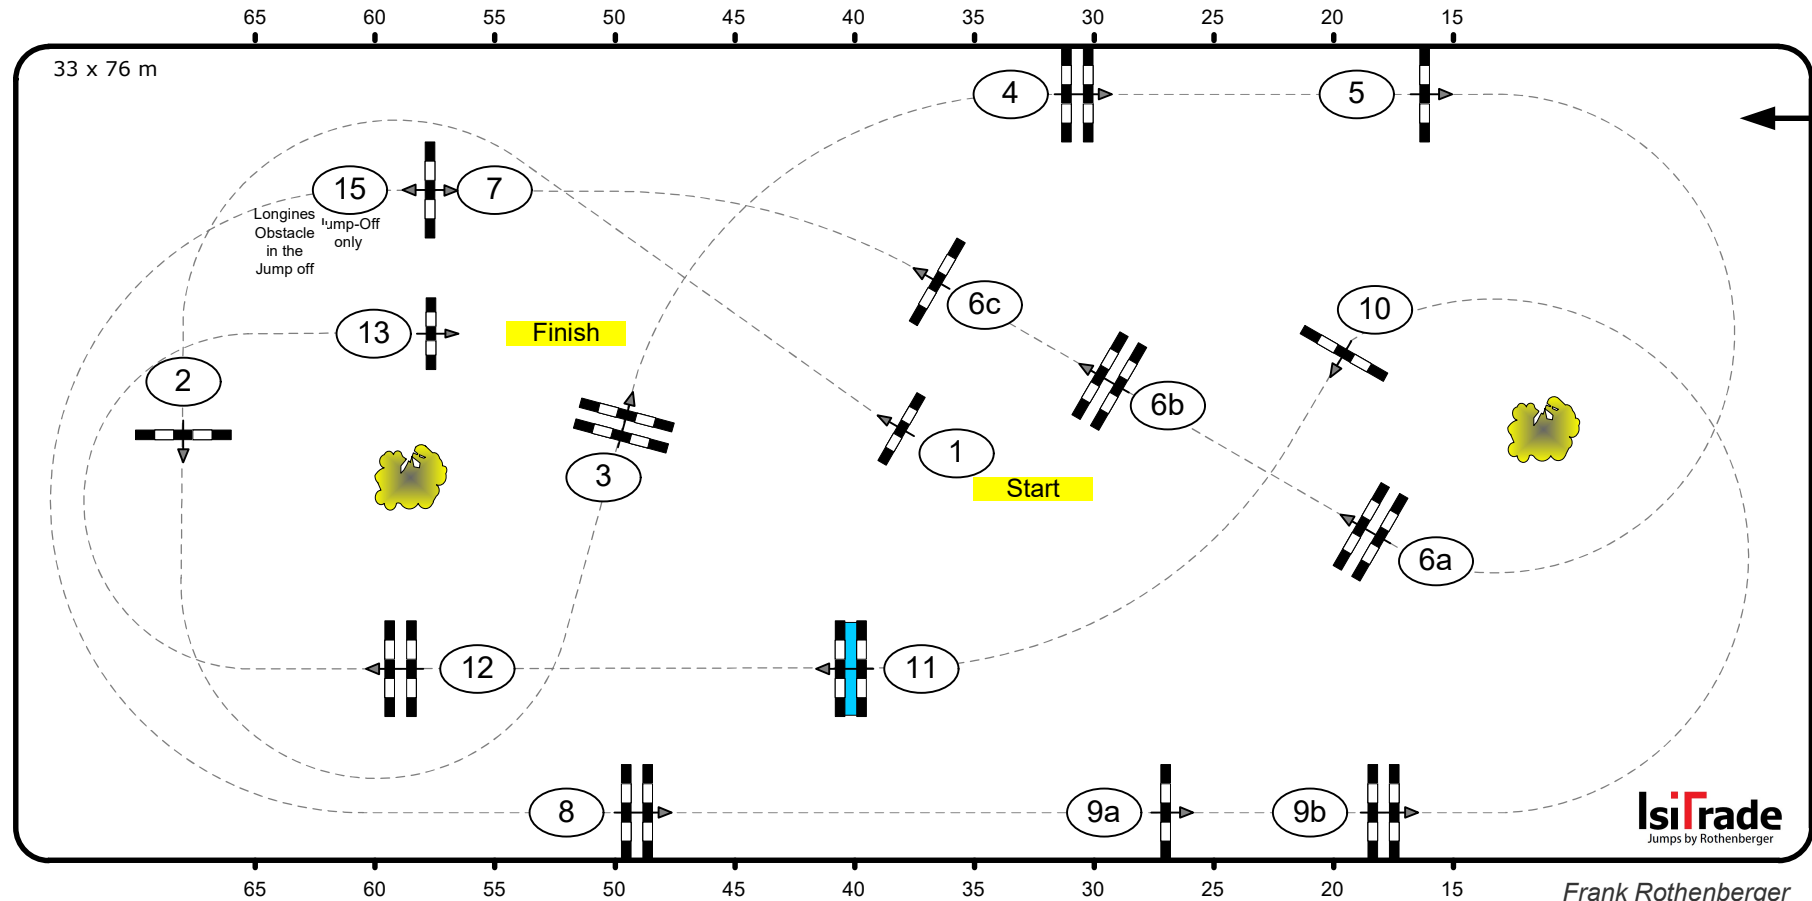

Class No.: 5

Championat von Leipzig

Competition with one jump-off

Table: A
National RG:
FEI RG / Art. 238.2.2
Height: 1,50 m

Speed: 350 m/min
Length: 400 m
Time allowed: 69 sec
Time limit: 138 sec

Obstacles: 12
Efforts: 15
Penalty sec:
Closed combination:

1st Jump-off: **3-5-6b-9ab-10-12-15**
Length: 250 m
Time allowed: 43 sec
Time limit: 86 sec

IsiGrade
Jumps by Rotherberger

Frank Rotherberger
Christian Wiegand