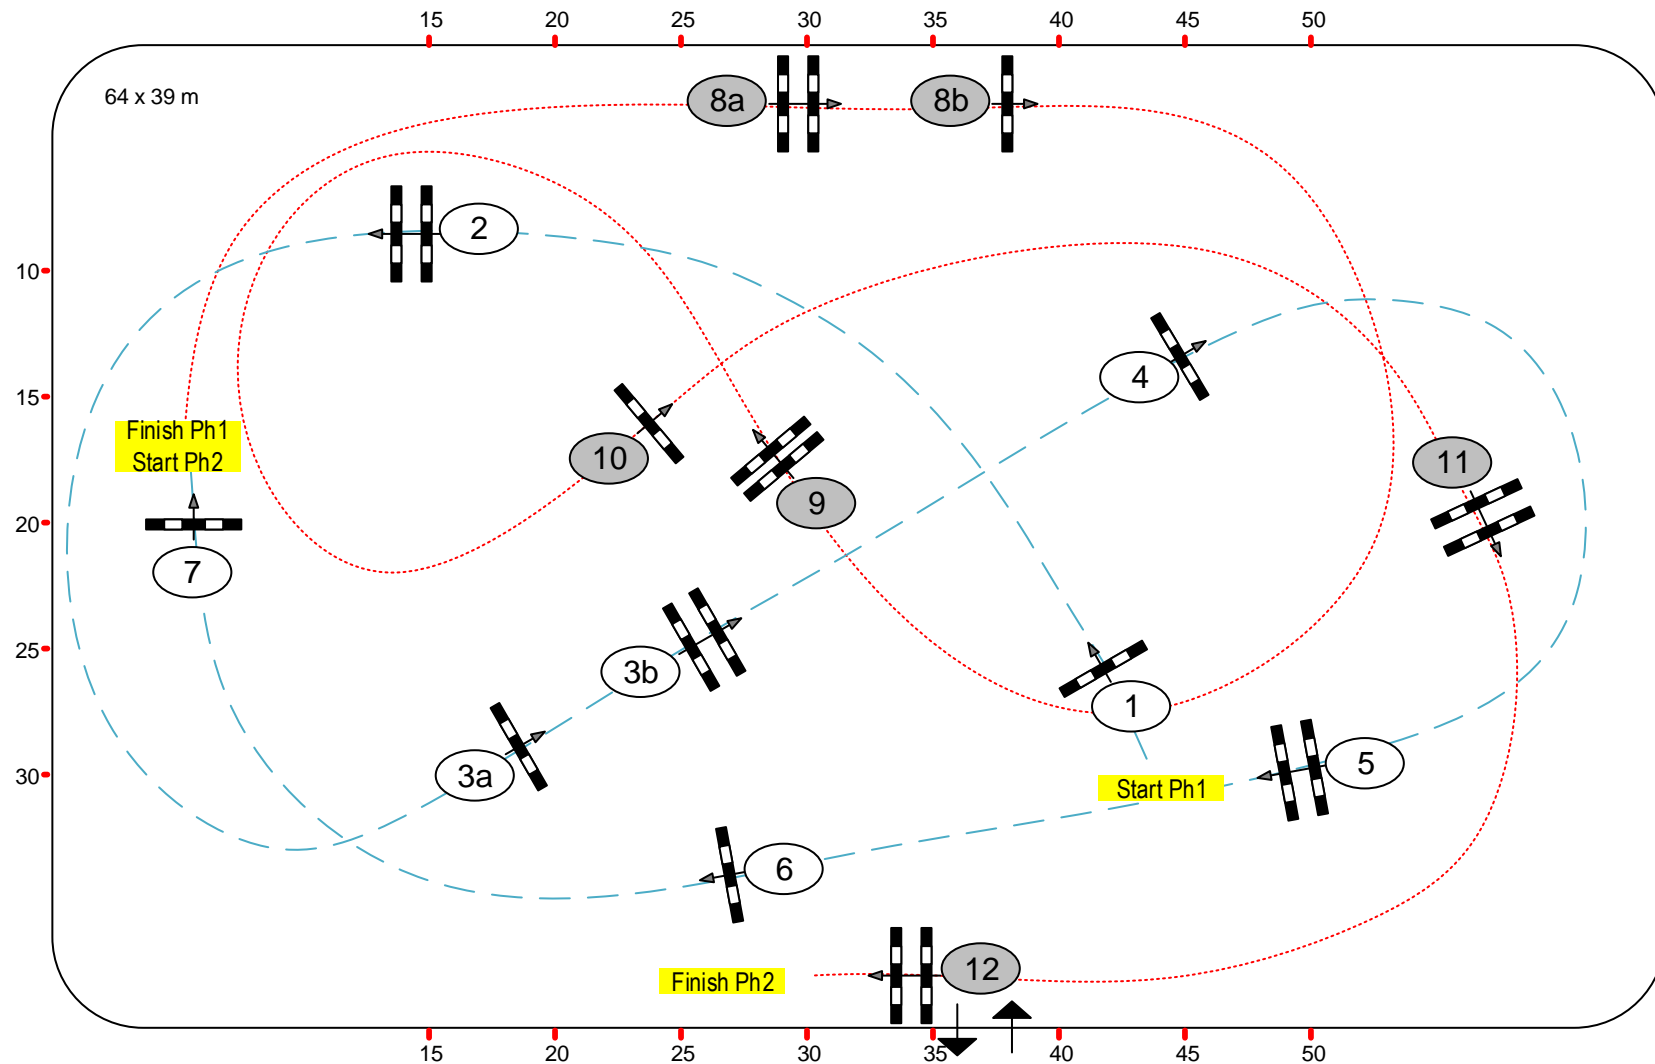

LONGINES CSI-W 5* BASEL 2020

Class No. 06

Preis der Helvetia Versicherungen AG

Competition in two Phases Special

Table: A
National RG:
FEI RG / Art. 274.5.6
Height: 1,30 m

Speed: 350 m/min
Length: 210 m
Time allowed: 36 sec
Time limit: 72 sec

Obstacles: 7
Efforts: 8
Penalty sec:
Closed combination:

Jump-Off: 8ab-9-10-11-12
Length: 230 m
Time allowed: 40 sec
Time limit: 80 sec

IsiGrade
Jumps by Rothenberger

Course Design Team:

Frank Rothenberger
Gerard Lachat
Peter Schumacher