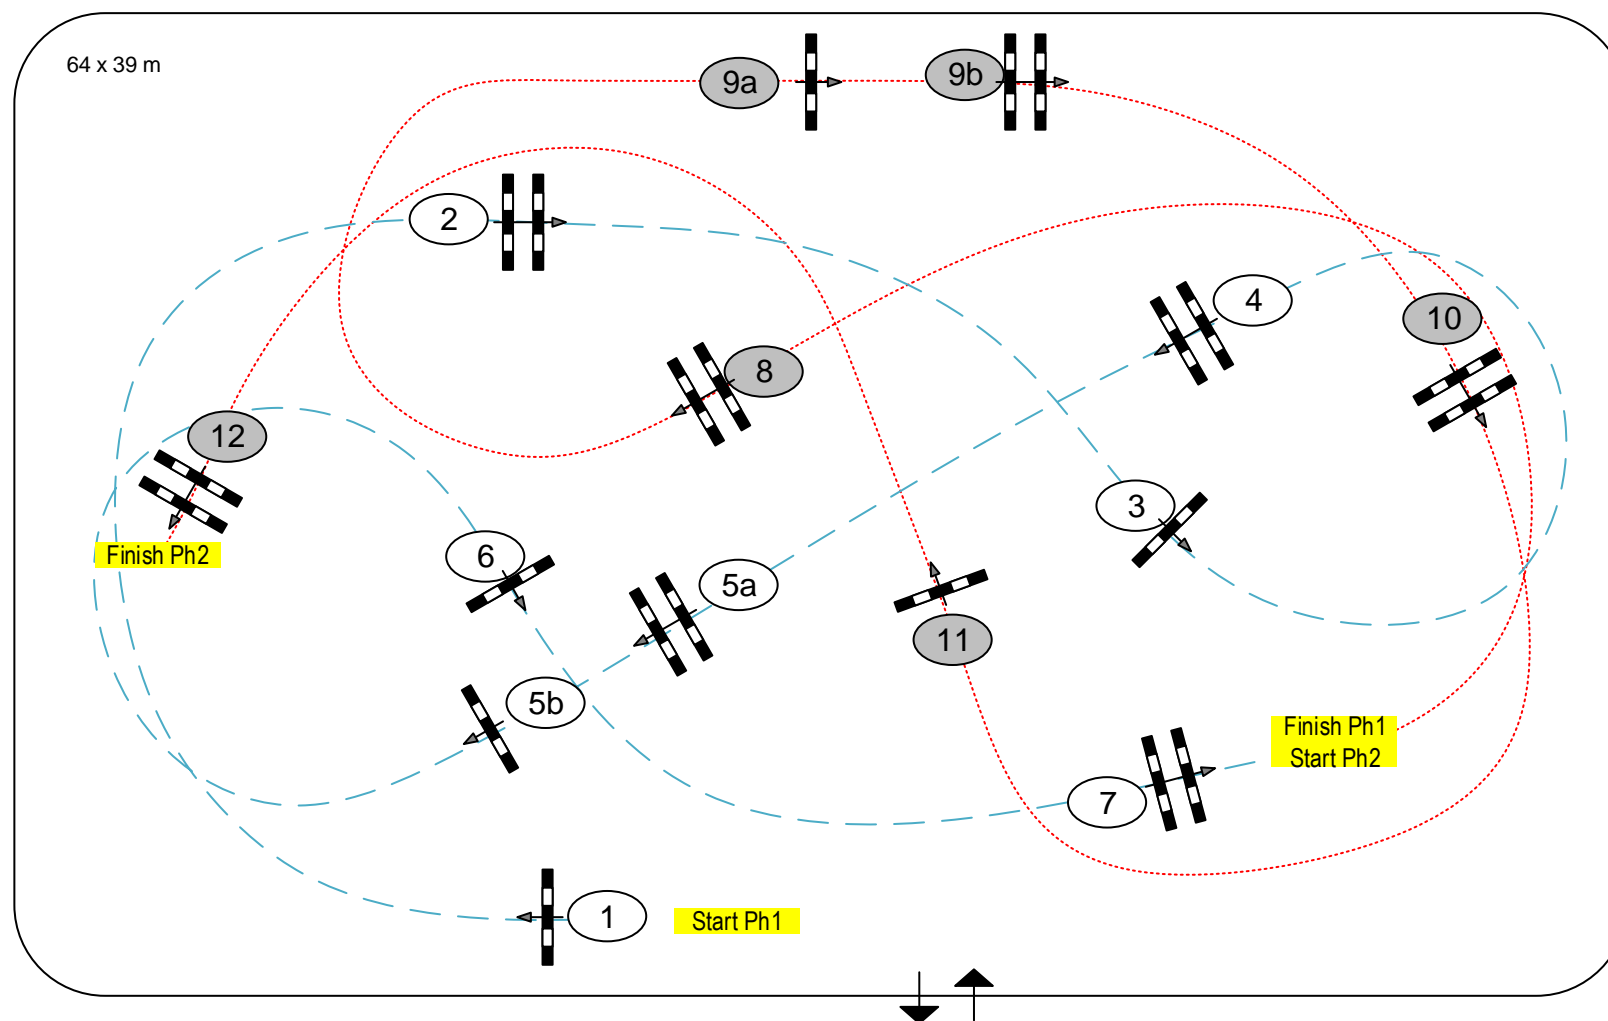

LONGINES CSI-W 5* BASEL 2020

Class No. 06

Preis der Helvetia Versicherungen AG

Competition in two Phases Special

Table: A
National RG:
FEI RG / Art. 274.5.6
Height: 1,20 m

Speed: 350 m/min
Length: 240 m
Time allowed: 42 sec
Time limit: 84 sec

Obstacles: 7
Efforts: 8
Penalty sec:
Closed combination:

Jump-Off: 8-9ab-10-11-12
Length: 220 m
Time allowed: 38 sec
Time limit: 76 sec

IsiGrade
Jumps by Rothenberger

Course Design Team:

Frank Rothenberger
Gerard Lachat
Peter Schumacher