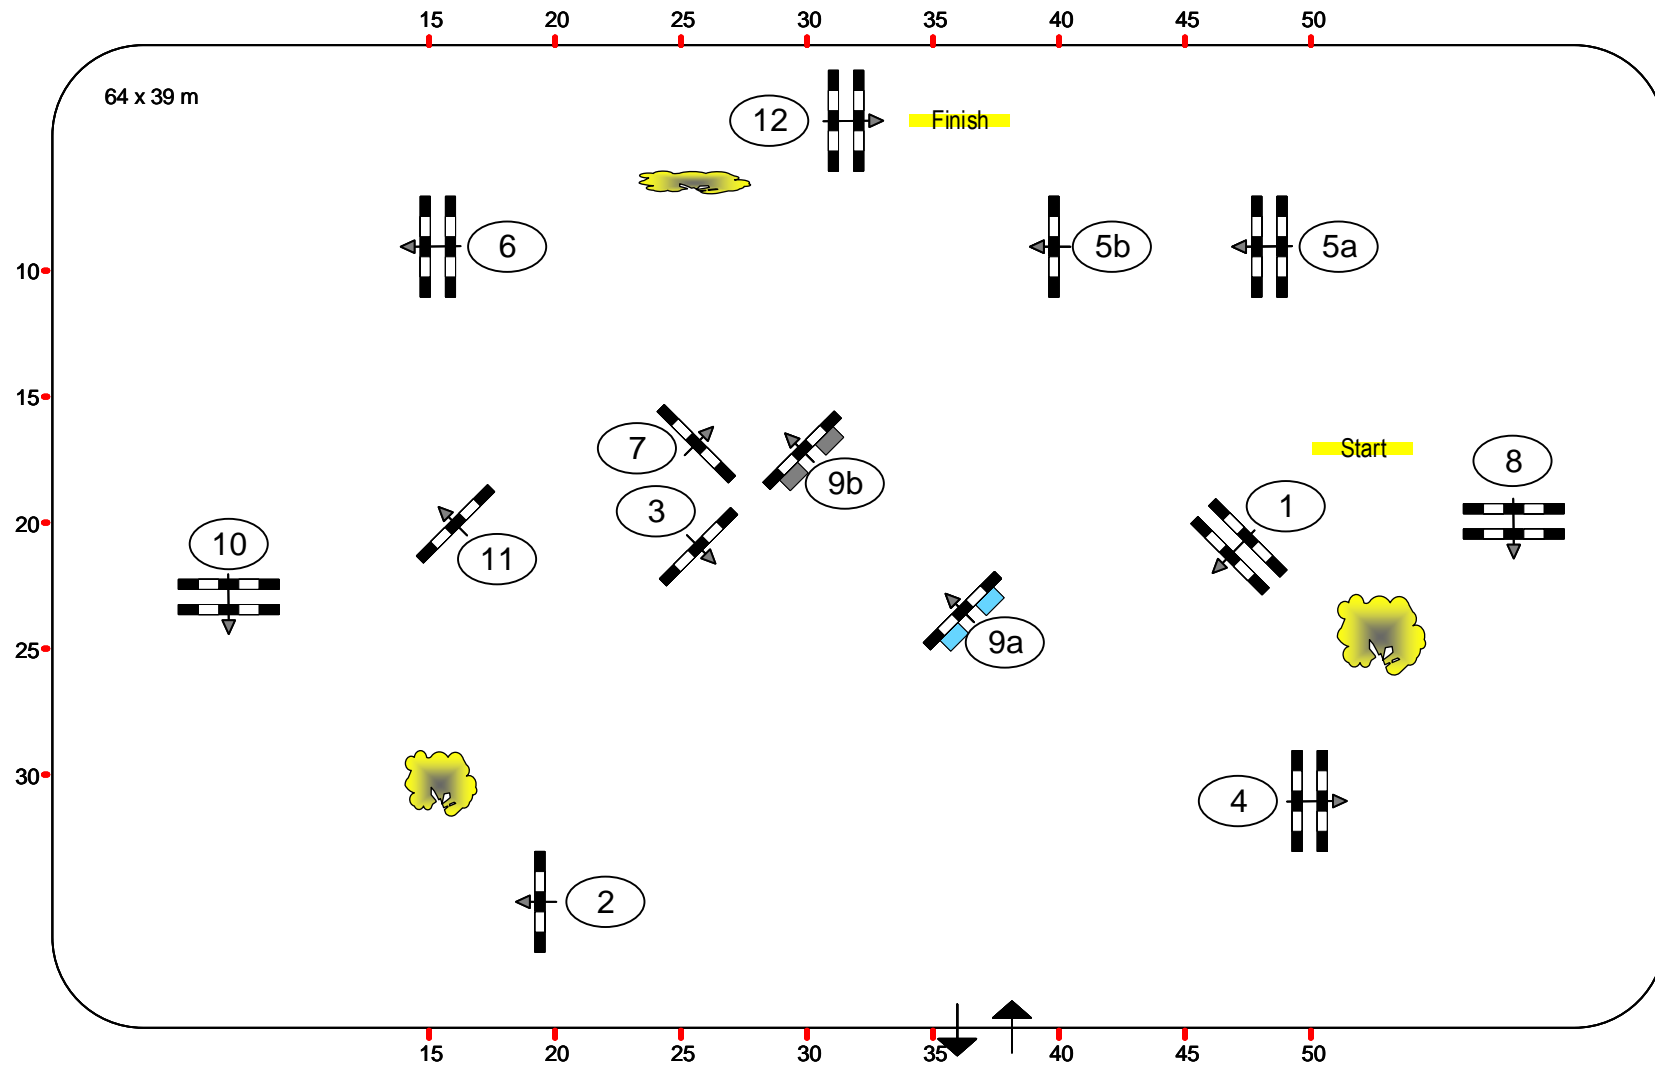

Class No. 9

Small Tour

Speed and Handiness

Table: C
National RG:
FEI RG / Art. 239/263
Height: 1,50 m

Time limit: 120 sec

Obstacles: 12
Efforts: 14
Penalty sec: 4
Closed combination:

IsiGrade
Jumps by Rothenberger

Course Design Team:

Frank Rothenberger
Gerard Lachat
Peter Schumacher

Hans Blättler
Beat Holzer
Stefan Schaub
Sylvain Rossier