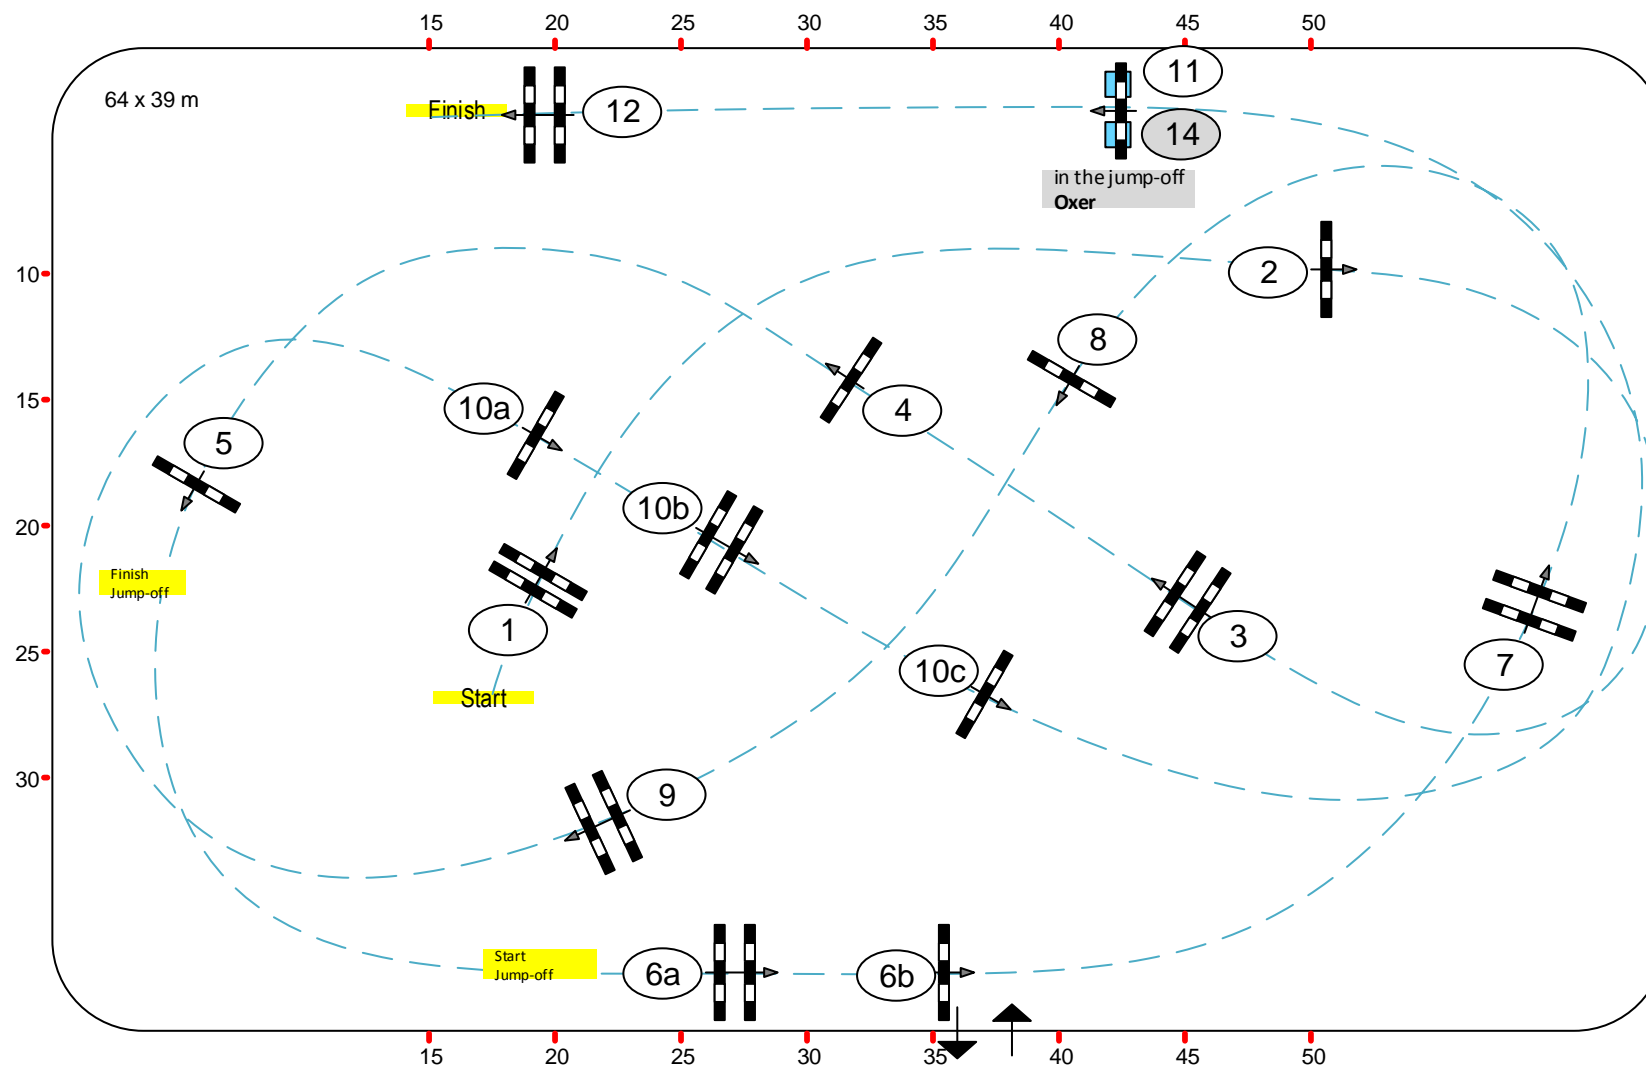

Class No. 11

Preis der Helvetia Versicherungen AG

Competition with one jump-off

Table: A
National RG:
FEI RG / Art. 238.2.2
Height: 1,25 m

Speed: 350 m/min
Length: 395 m
Time allowed: 68 sec
Time limit: 136 sec

Obstacles: 12
Efforts: 15
Penalty sec:
Closed combination:

Jump-Off: **6a-7-8-9-10ab-14-5**
Length: 255 m
Time allowed: 44 sec
Time limit: 88 sec

IsiGrade
Jumps by Rothenberger

Course Design Team:

Frank Rothenberger
Gerard Lachat
Peter Schumacher