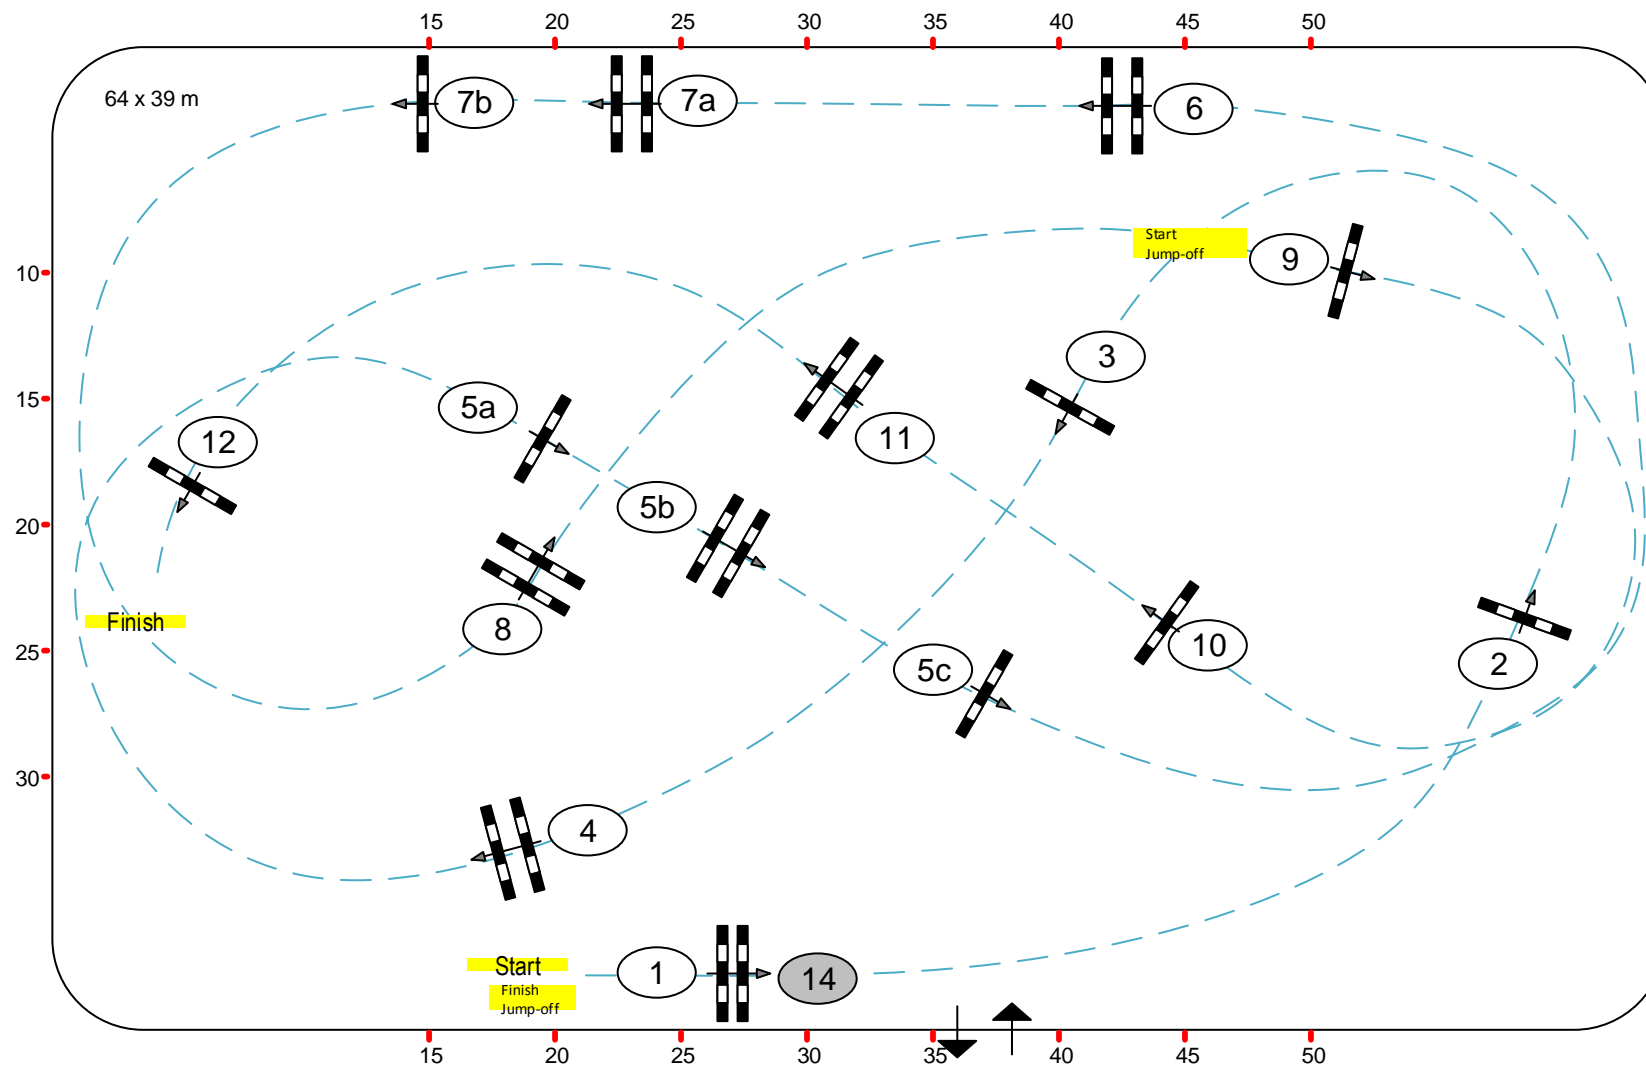

# LONGINES CSI-W 5\* BASEL 2020

Class No. 12

Preis der Helvetia Versicherungen

Competition with one jump-off

Table: A  
National RG:  
FEI RG / Art. 238.2.2  
Height: 1,35 m

Speed: 350 m/min  
Length: 410 m  
Time allowed: 71 sec  
Time limit: 142 sec

Obstacles: 12  
Efforts: 15  
Penalty sec:  
Closed combination:

Jump-Off: **3-4-5a-7ab-8-9-14**  
Length: 290 m  
Time allowed: 50 sec  
Time limit: 100 sec

IsiGrade  
Jumps by Rothenberger

Course Design Team: