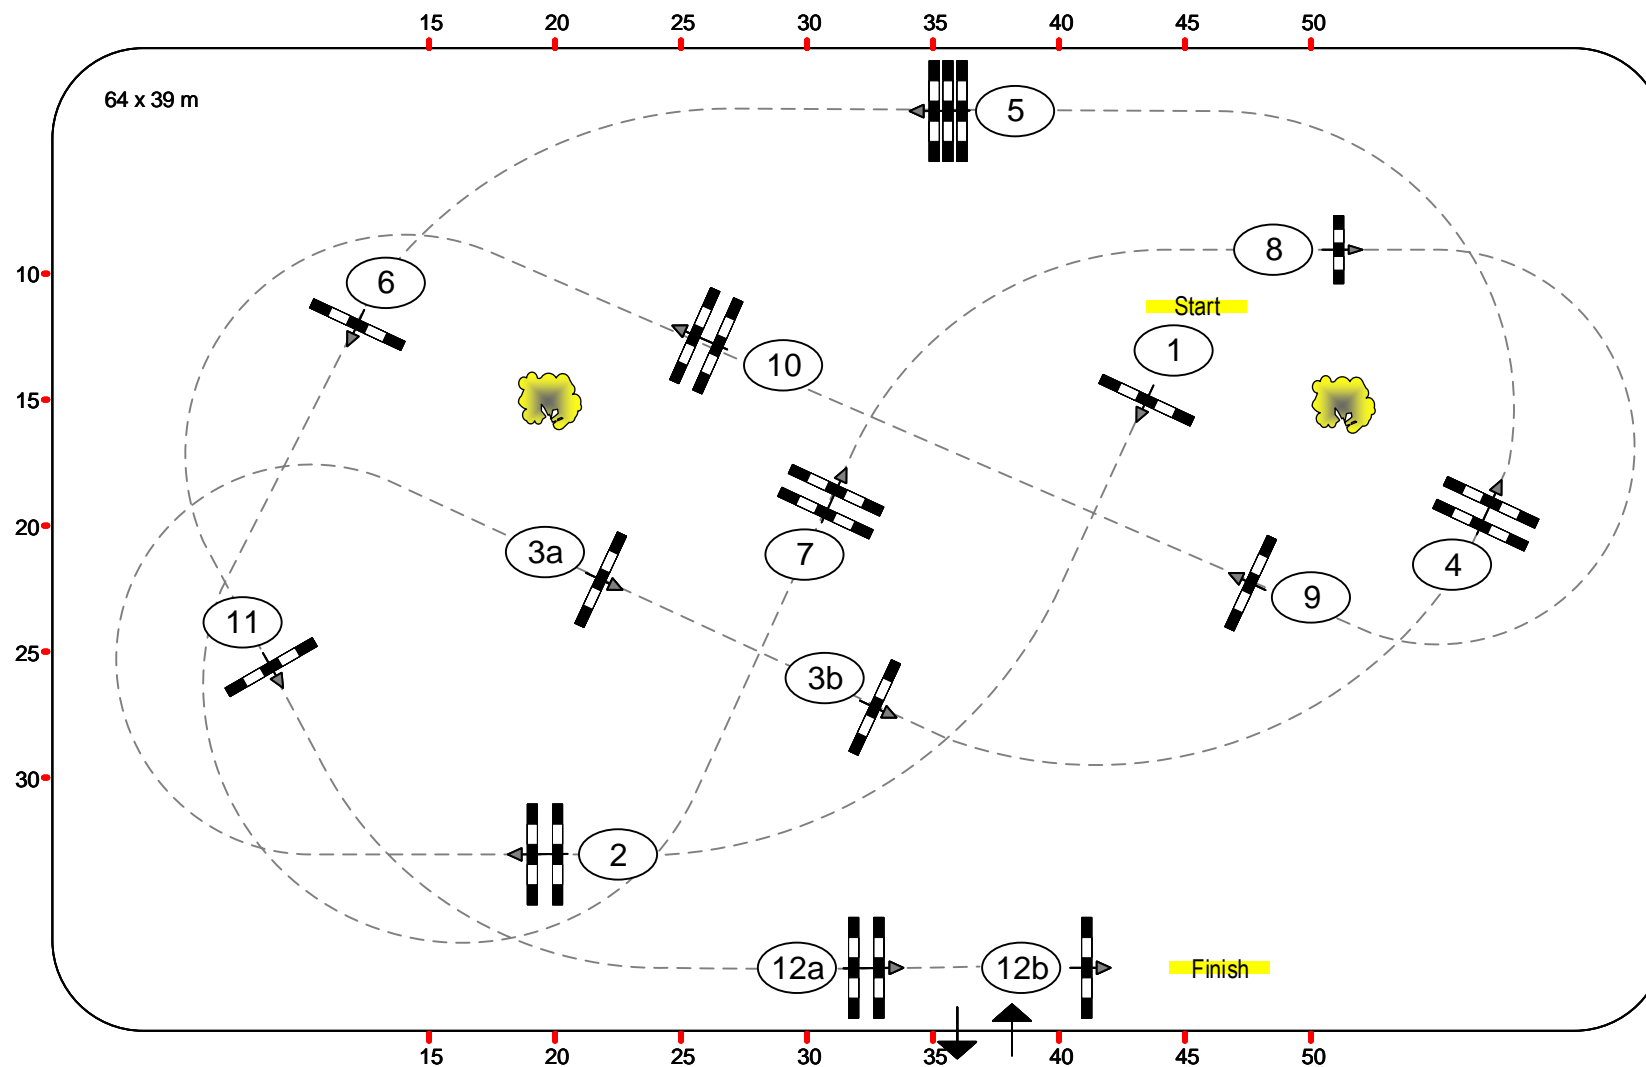

LONGINES CSI-W 5* BASEL 2020

Class No. 16

Prize of Canton Basel-Landschaft

Competition against the clock

Table: A
National RG:
FEI RG / Art. 238.2.1
Height: 1,45 m

Speed: 350 m/min
Length: 400 m
Time allowed: 69 sec
Time limit: 138 sec

Obstacles: 12
Efforts: 14
Penalty sec:
Closed combination:

IsiGrade
Jumps by Rothenberger

Course Design Team:

Frank Rothenberger
Gerard Lachat
Peter Schumacher

Hans Blättler
Beat Holzer
Stefan Schaub
Sylvain Rossier