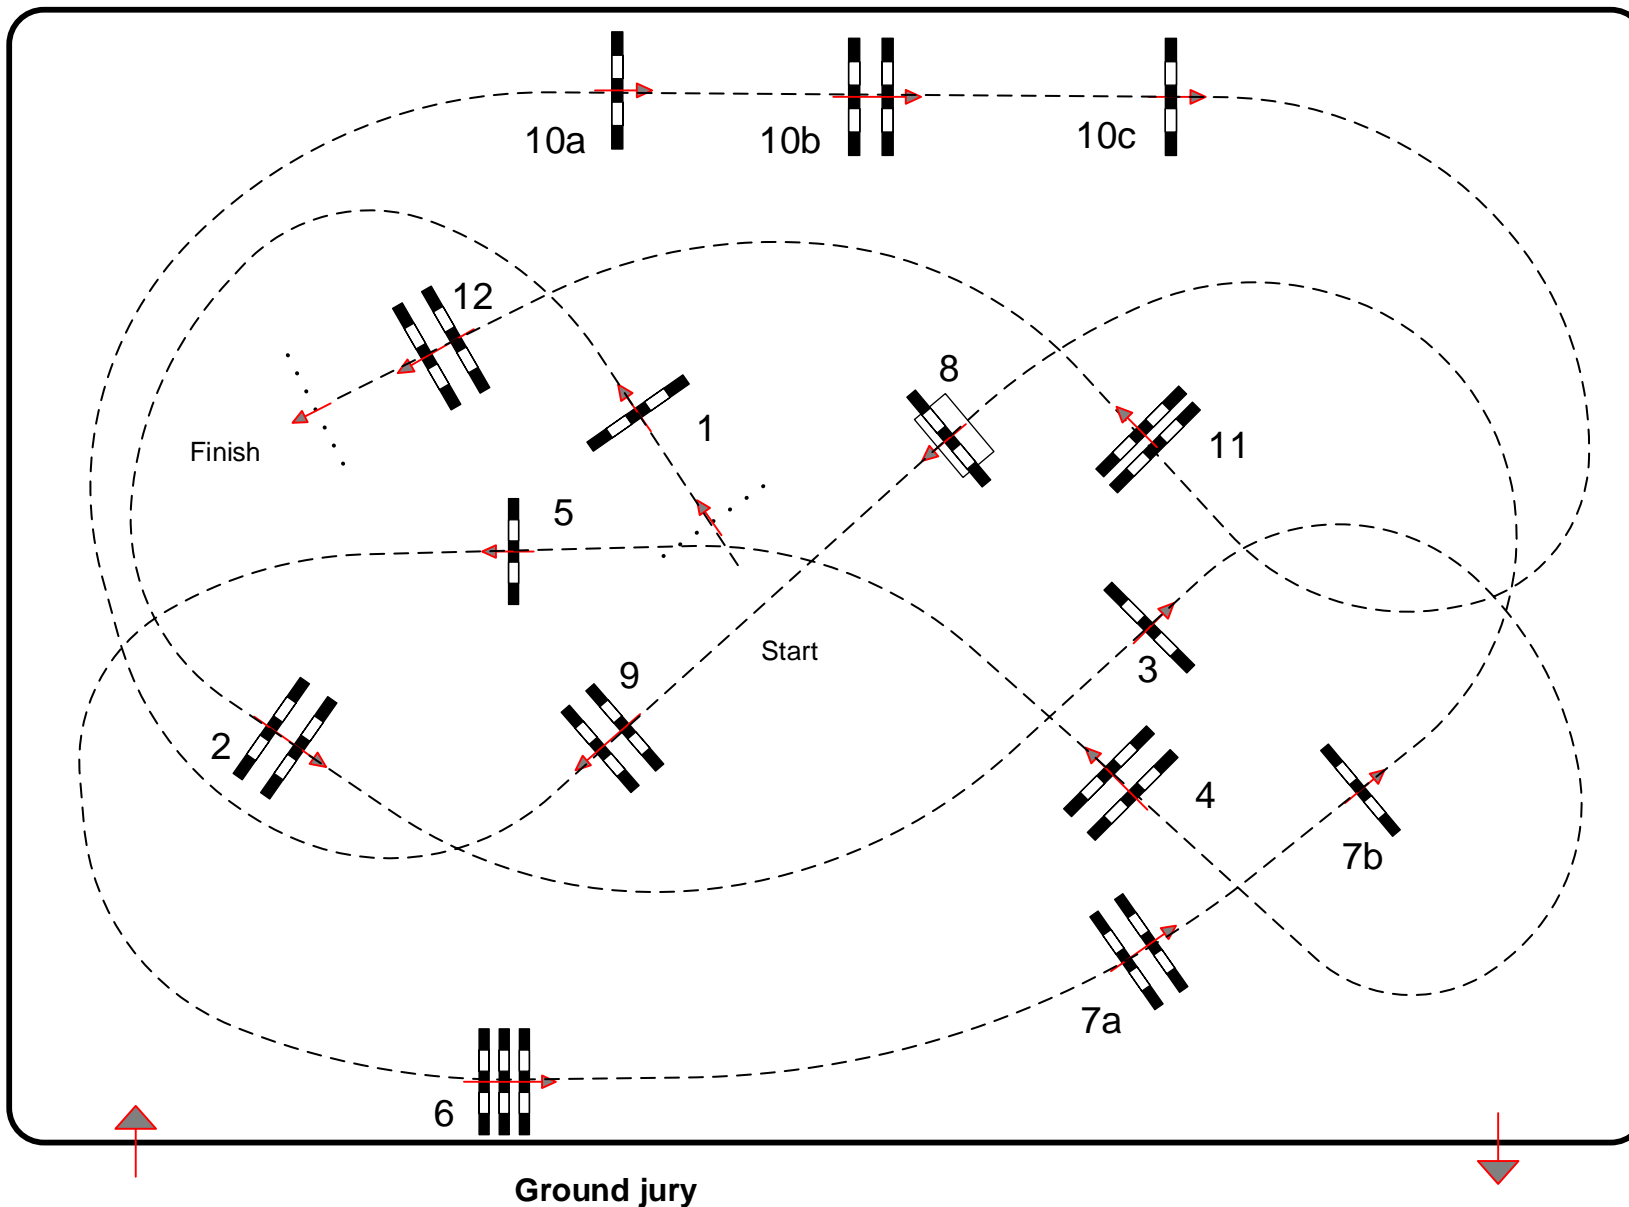

H.H Ruler of Sharjah Cup 2020

Class No.: 26 Emirates Equestrian and racing federation Trophy Competition with one jump-off Saturday 08 - 02 - 2020

Table: A

FEI/ Art. 238.2.2
Height: 1,50 mtr.

Speed: 350 m/Min.

Length: 470 mtr.
Time allowed: 81 sec.
Time limit: 162 sec.

Obstacles: 12
Efforts: 15

Jump off:
2 - 3 - 4 - 7ab - 8 - 5 - 10b
Length: 280 mtr.
Time allowed: 48 sec.
Time limit: 96 sec.