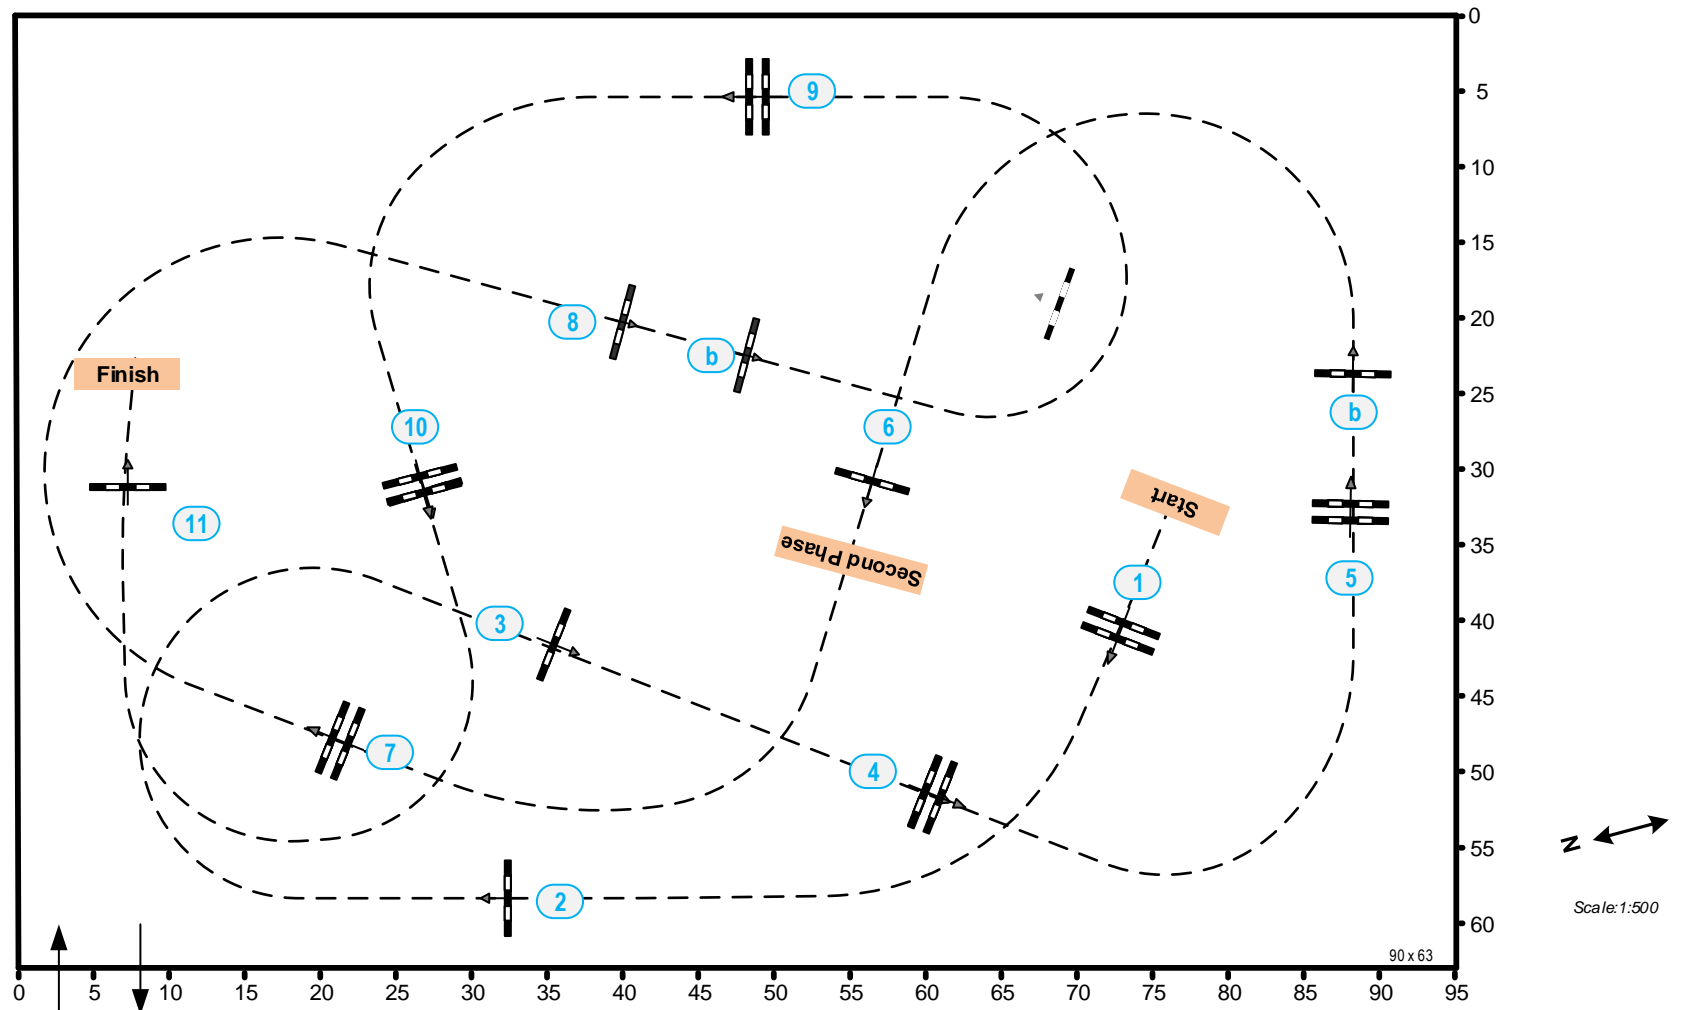

ARENA/PISTA 18 BIG STAR

SUNSHINE TOUR - 2020

www.sunshinetour.net

THURSDAY

Class No.: 10 CSIYH* 6 Y/O 2 Phases Special

Table: A	Speed: 350 m/min	Obstacles: 11	2nd Phase: 7,8A,8B,9,10,11
National RG:	Length: 265 m	Efforts: 13	Length: 270 m
FEI RG / Art. 274.2.5	Time allowed: 46 sec	Penalty sec:	Time allowed: 47 sec
Height: 1,20 m	Time limit: 92 sec	Closed combination:	Time limit: 94 sec