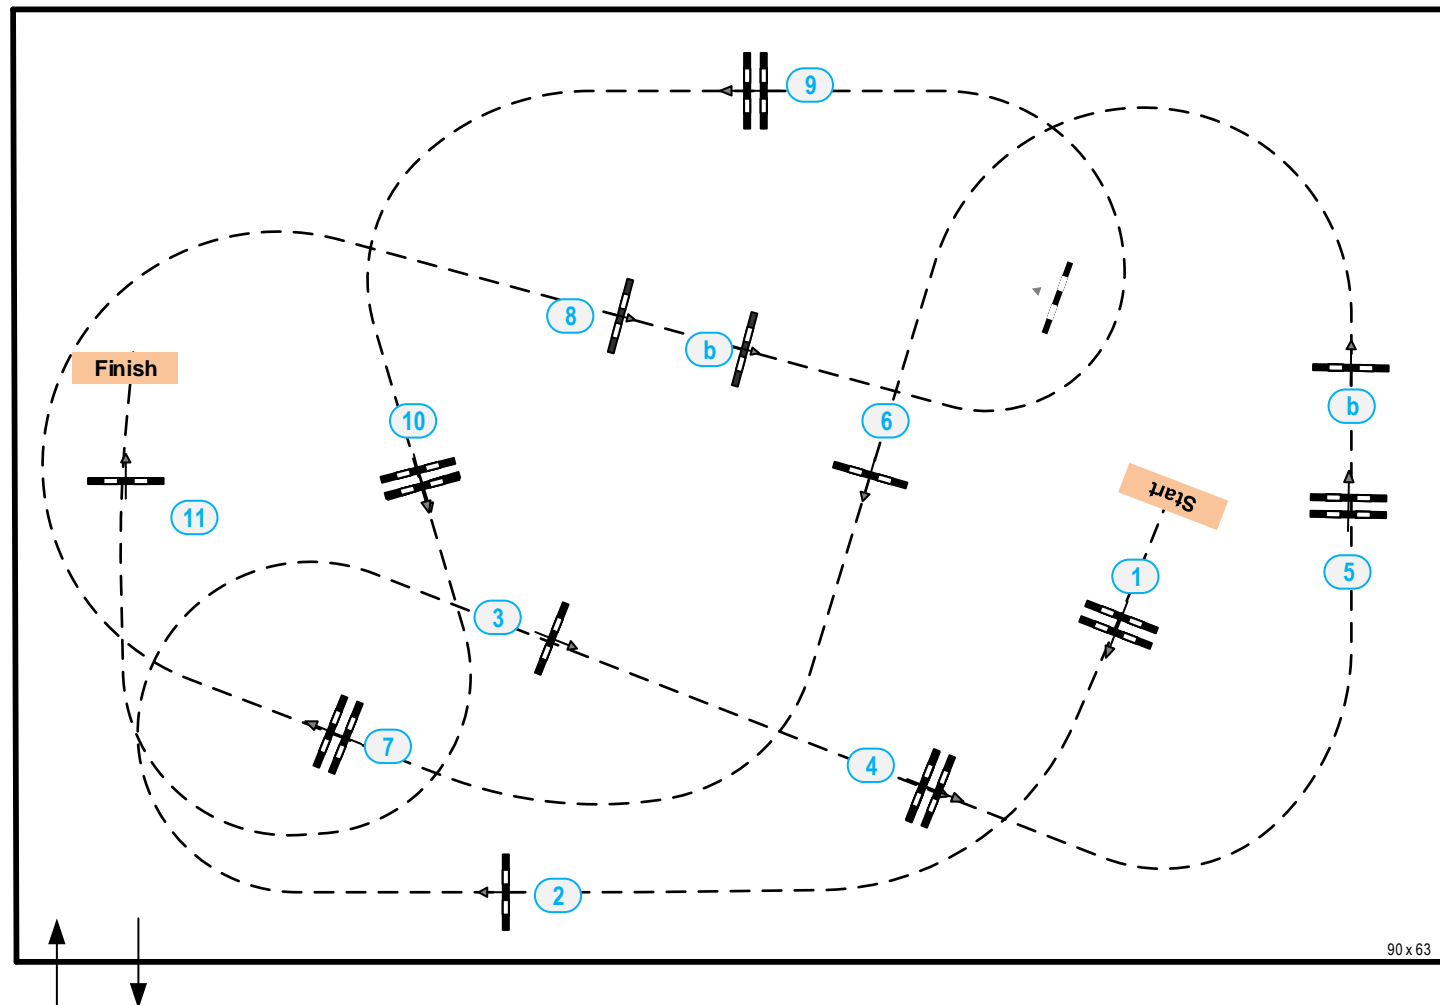

ARENA/PISTA 18 BIG STAR

# SUNSHINE TOUR - 2020

www.sunshinetour.net

THURSDAY

**Class No.: 10**    **CSIYH\* 7 Y/O**    **Competition against the clock**

Table: A	Speed: 350 m/min	Obstacles: 0
National RG:	Length: 535 m	Efforts: 0
FEI RG / Art. 238.2.1	Time allowed: 92 sec	Penalty sec:
Height: 1,30 m	Time limit: 184 sec	Closed combination: