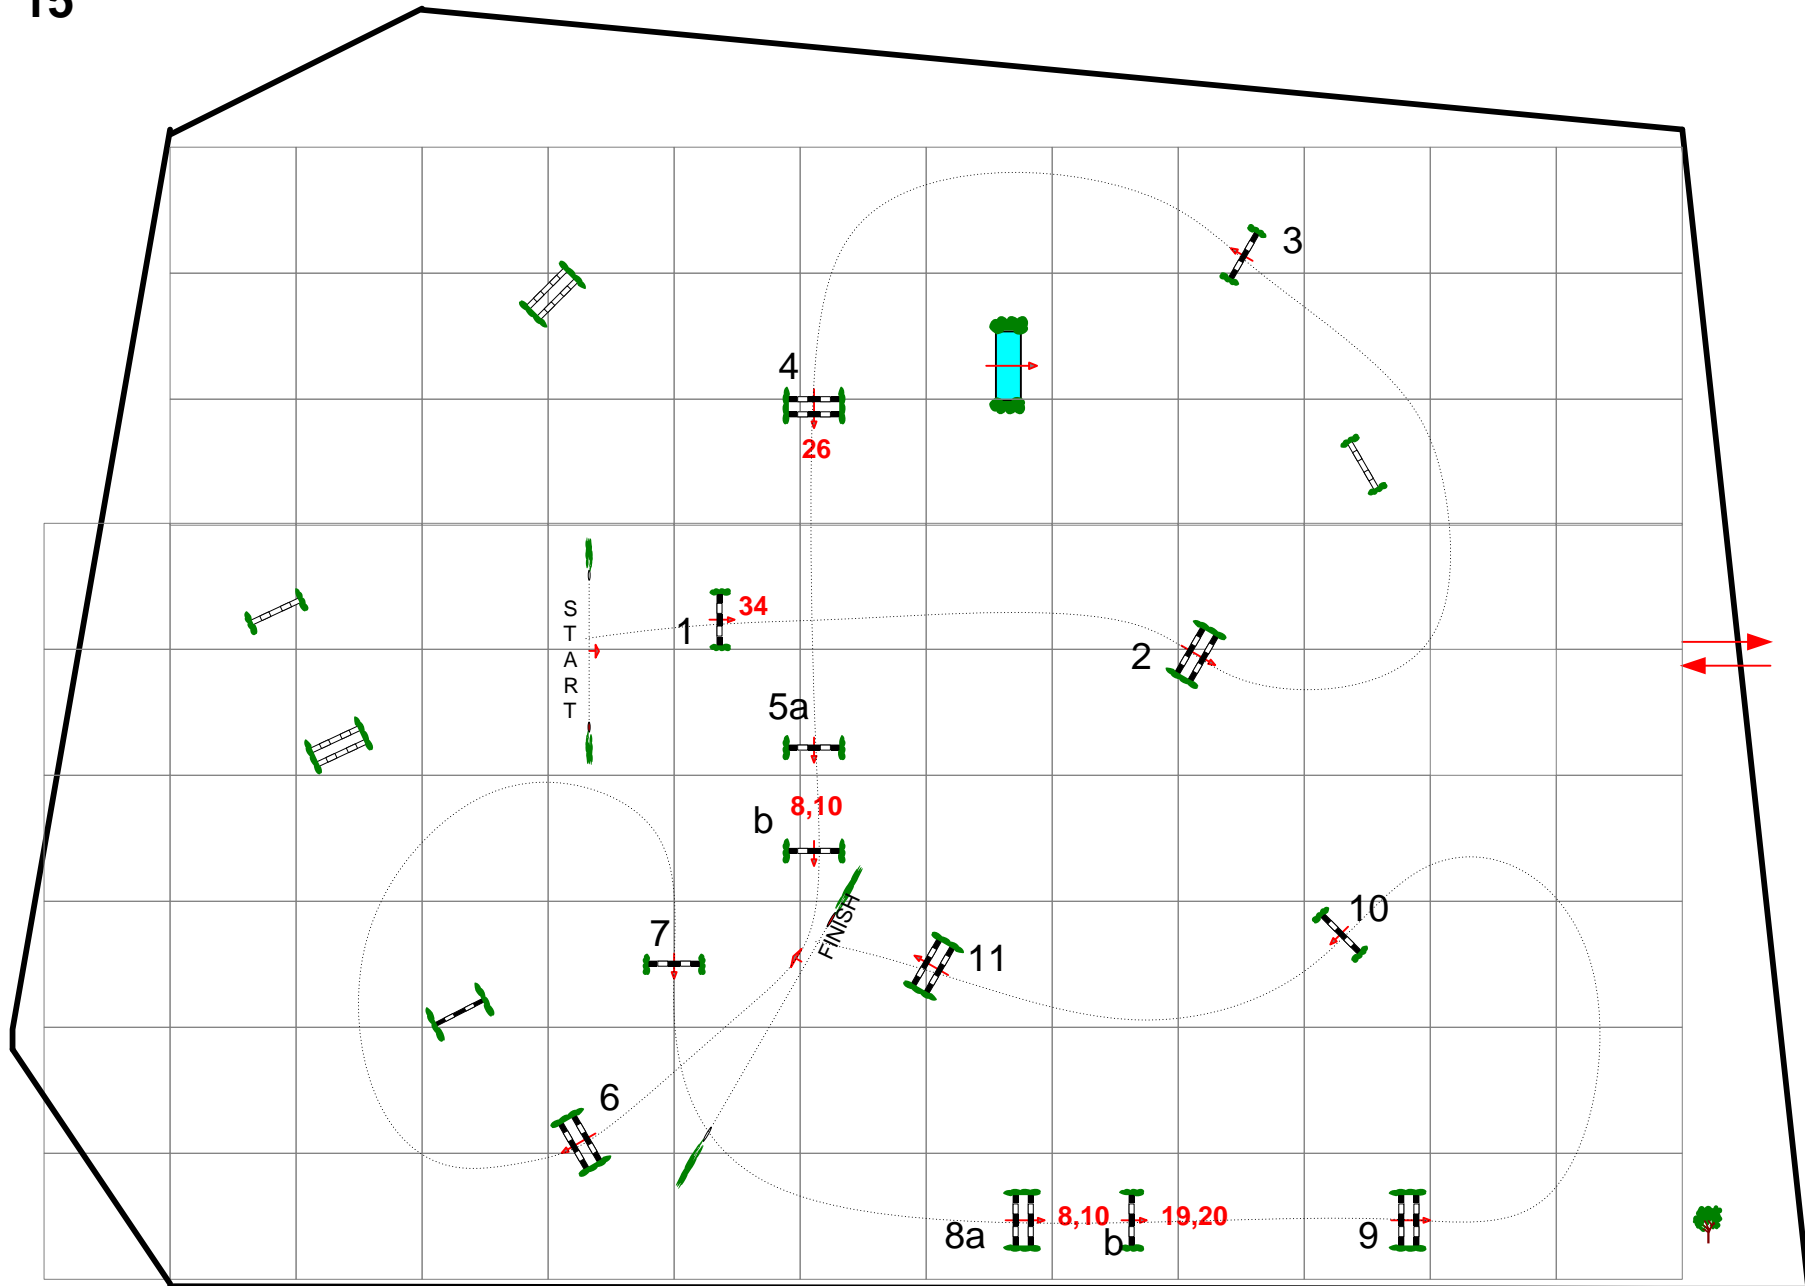

SUNSHINE TOUR 2020

CLASS N°
15

MEDIUM CLASS A

Table: A
National RG: F. T.
FEI RG / Art. 238.2.1
Height: 1,35 m

Speed: 350 m/min
Length: 450 m
Time allowed: 78 sec
Time limit: 156 sec

Obstacles: 11
Efforts: 13
Penalty sec
Closed combination:

:
Length: 0 m
Time allowed: 0 sec
Time limit: 0 sec

2nd Jump-off:
Length: 0 m
Time allowed: 0 sec
Time limit: 0 sec

FRANCISCO GALLI
(Argentina)

ARENA / PISTA 1 "HICKSTEAD"