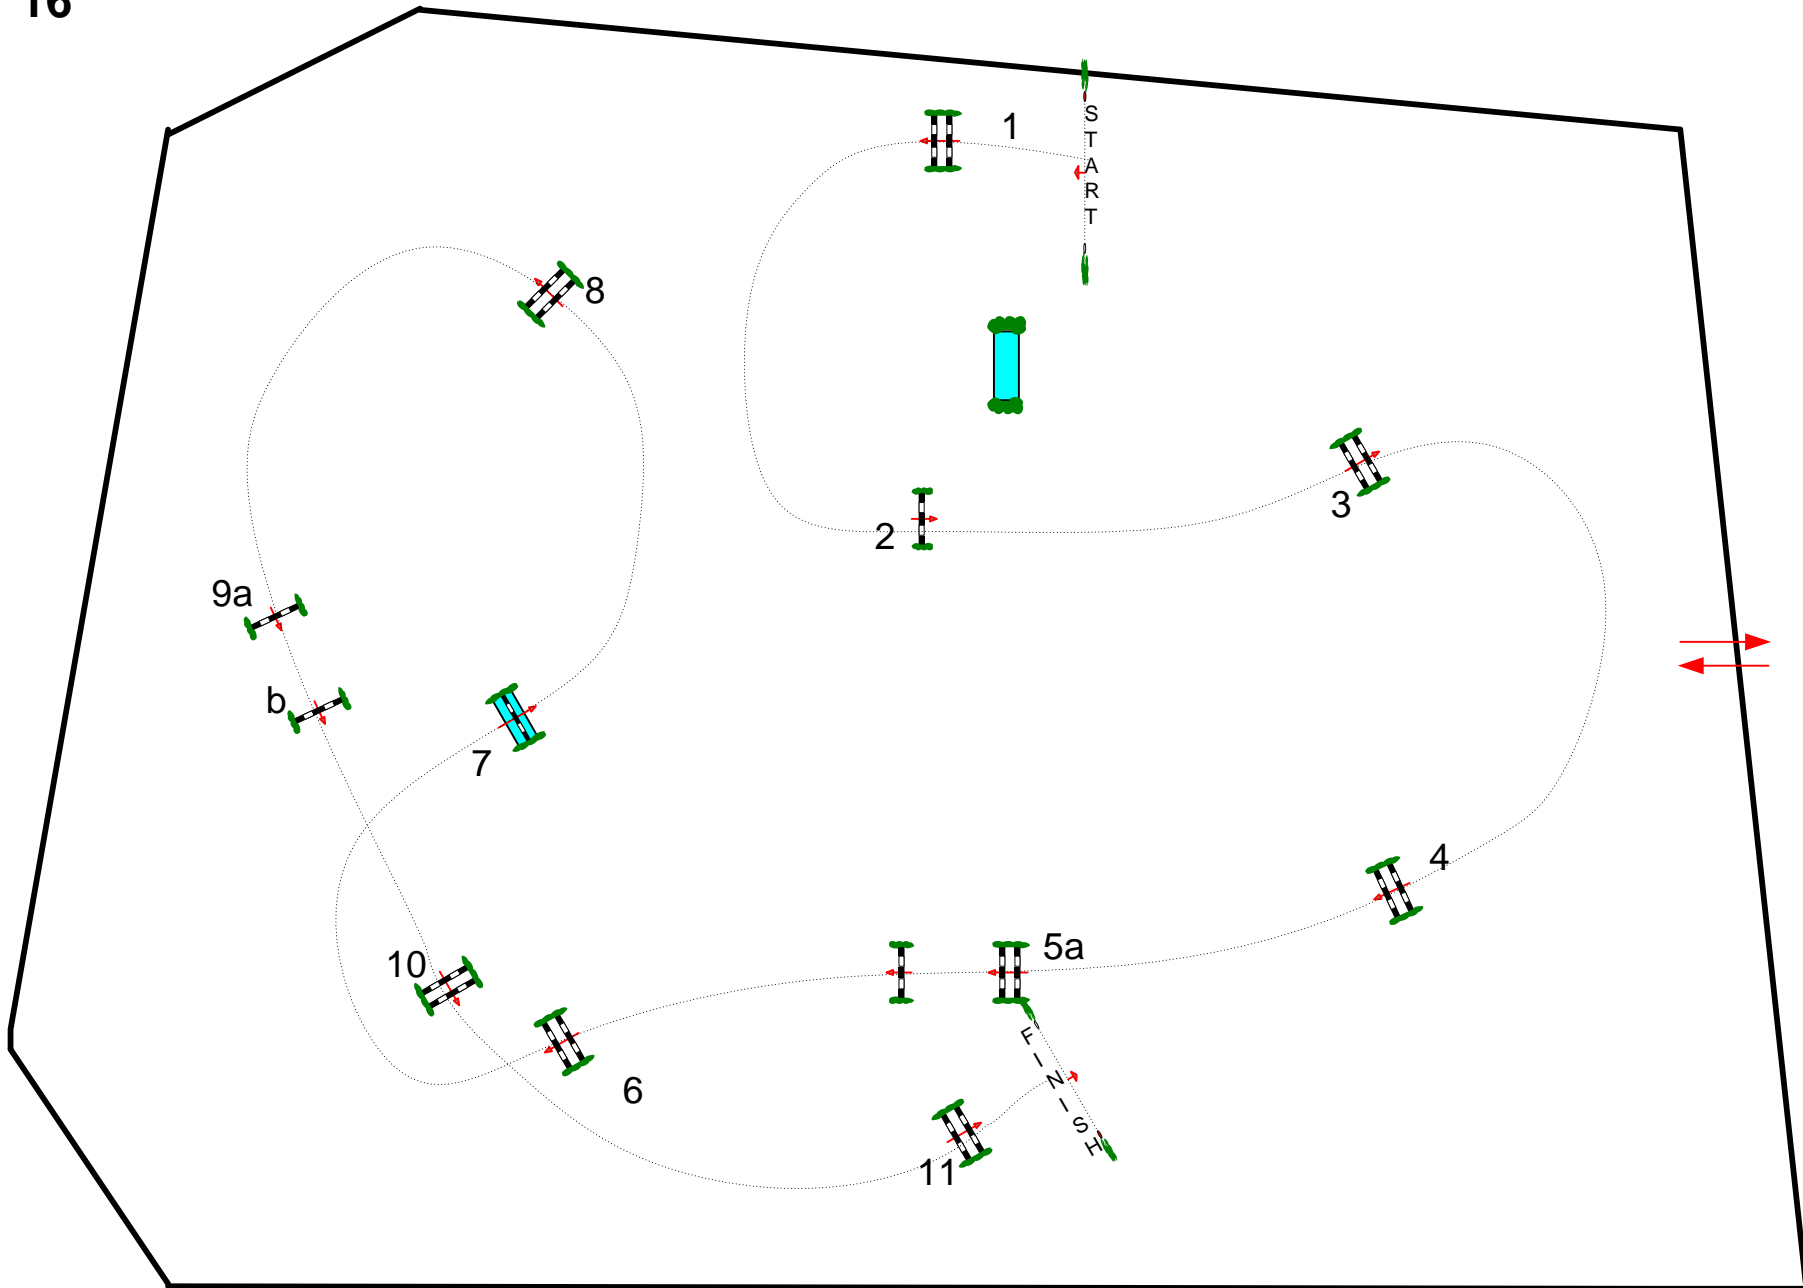

SUNSHINE TOUR 2020

CLASS N°
16

MEDIUM CLASS B

Table: A
National RG: T,F.
FEI RG / Art. 238.2. 1
Height: 1,40 m

Speed: 375 m/min
Length: 430 m
Time allowed: 69 sec
Time limit: 138 sec

Obstacles: 11
Efforts: 13
Penalty sec
Closed combination:

:
Length: 0 m
Time allowed: 0 sec
Time limit: 0 sec

2nd Jump-off:
Length: 0 m
Time allowed: 0 sec
Time limit: 0 sec

FRANCISCO GALLI
(Argentina)

ARENA / PISTA 1 "HICKSTEAD"