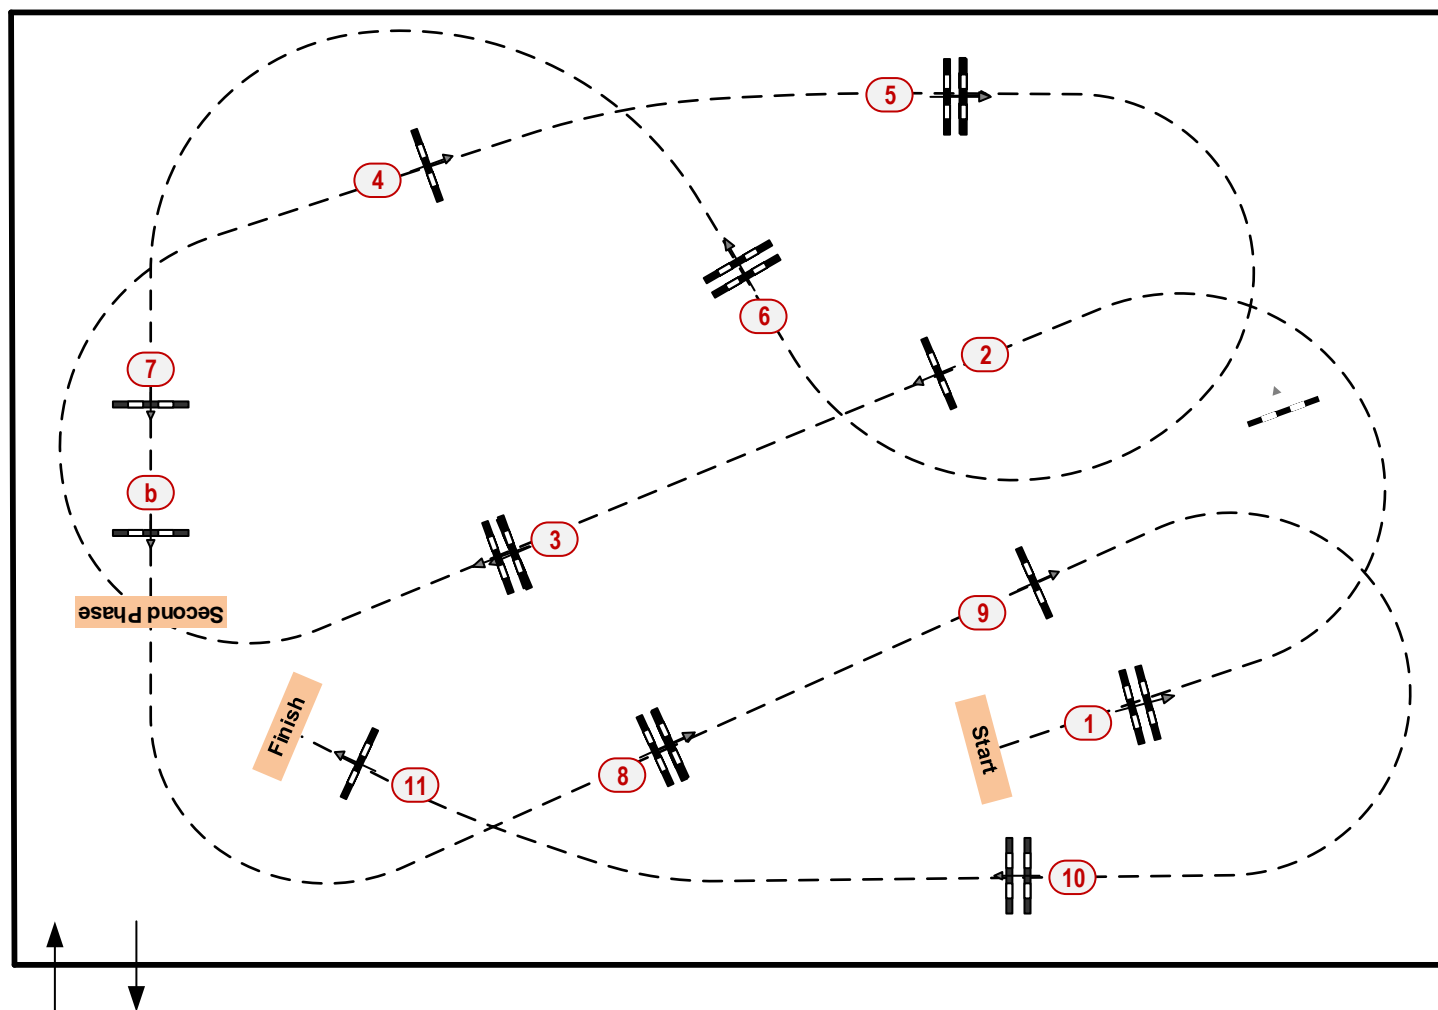

ARENA/PISTA 18 BIG STAR

SUNSHINE TOUR - 2020

www.sunshinetour.net

FRIDAY

Class No.: 18 CSIYH* 5 Y/O 2 Phases Special

Table: A	Speed: 350 m/min	Obstacles: 11	2nd Phase: 8,9,10,11
National RG:	Length: 375 m	Efforts: 12	Length: 175 m
FEI RG / Art. 274.2.5	Time allowed: 65 sec	Penalty sec:	Time allowed: 30 sec
Height: 1,10 m	Time limit: 130 sec	Closed combination:	Time limit: 60 sec