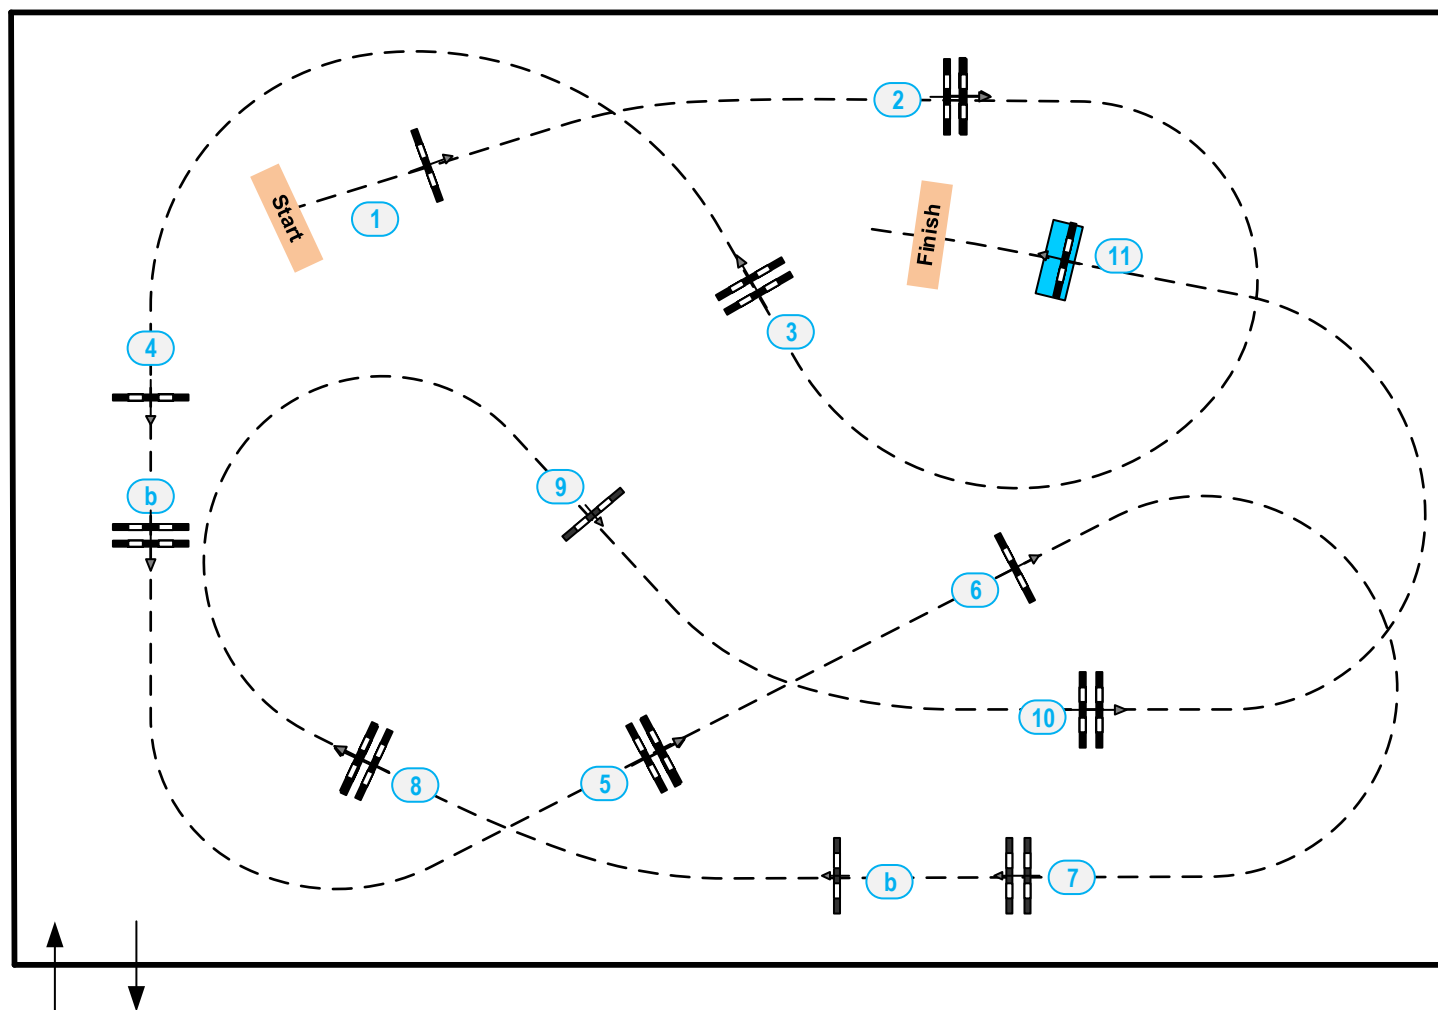

ARENA/PISTA 18 BIG STAR

SUNSHINE TOUR - 2020

www.sunshinetour.net

FRIDAY

Class No.: 19 CSIYH* 6 Y/O Competition against the clock

Table: A
National RG:
FEI RG / Art. 238.2.1
Height: 1,20 m

Speed: 350 m/min
Length: 520 m
Time allowed: 90 sec
Time limit: 180 sec

Obstacles: 11
Efforts: 13
Penalty sec:
Closed combination:

JURY

C.D.: LUIS J. GONZÁLEZ MOLINA