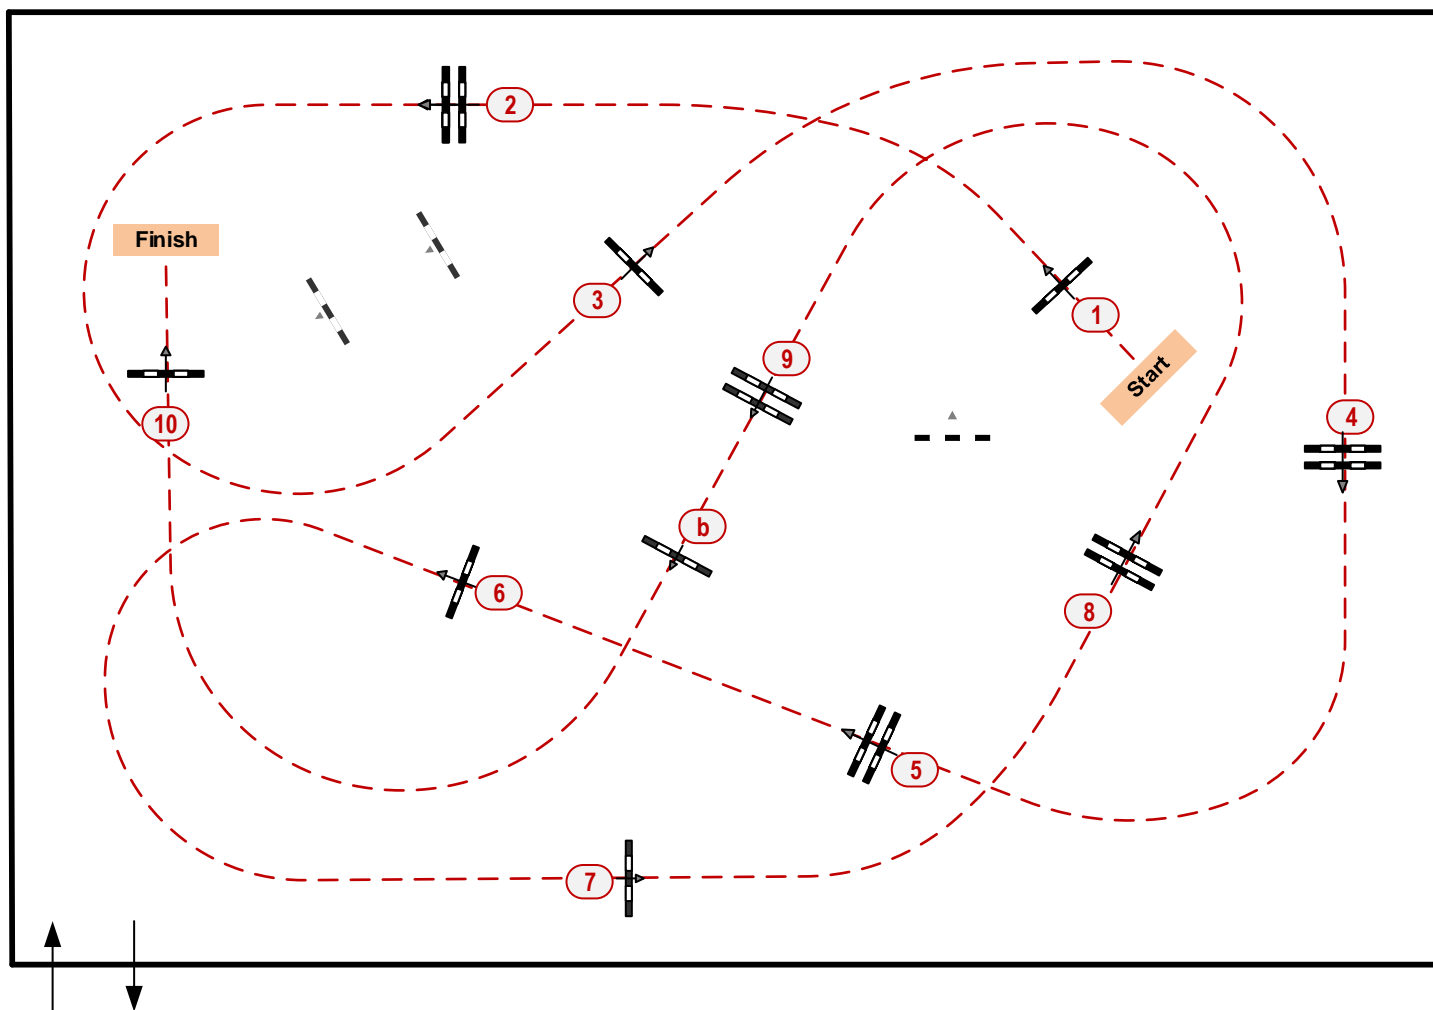

ARENA/PISTA 18 BIG STAR

SUNSHINE TOUR - 2020

www.sunshinetour.net

Class No.: 1

CSIYH* 5 Y/O

Competition not against the clock

miércoles, 12 de febrero de 2020

Table: A
National RG:
FEI RG / Art. 238.1.1
Height: 1,05 m

Speed: 350 m/min
Length: 510 m
Time allowed: 88 sec
Time limit: 176 sec

Obstacles: 10
Efforts: 11
Penalty sec:
Closed combination:

MIERCOLES

JURY

C.D.: LUIS J. GONZÁLEZ MOLINA