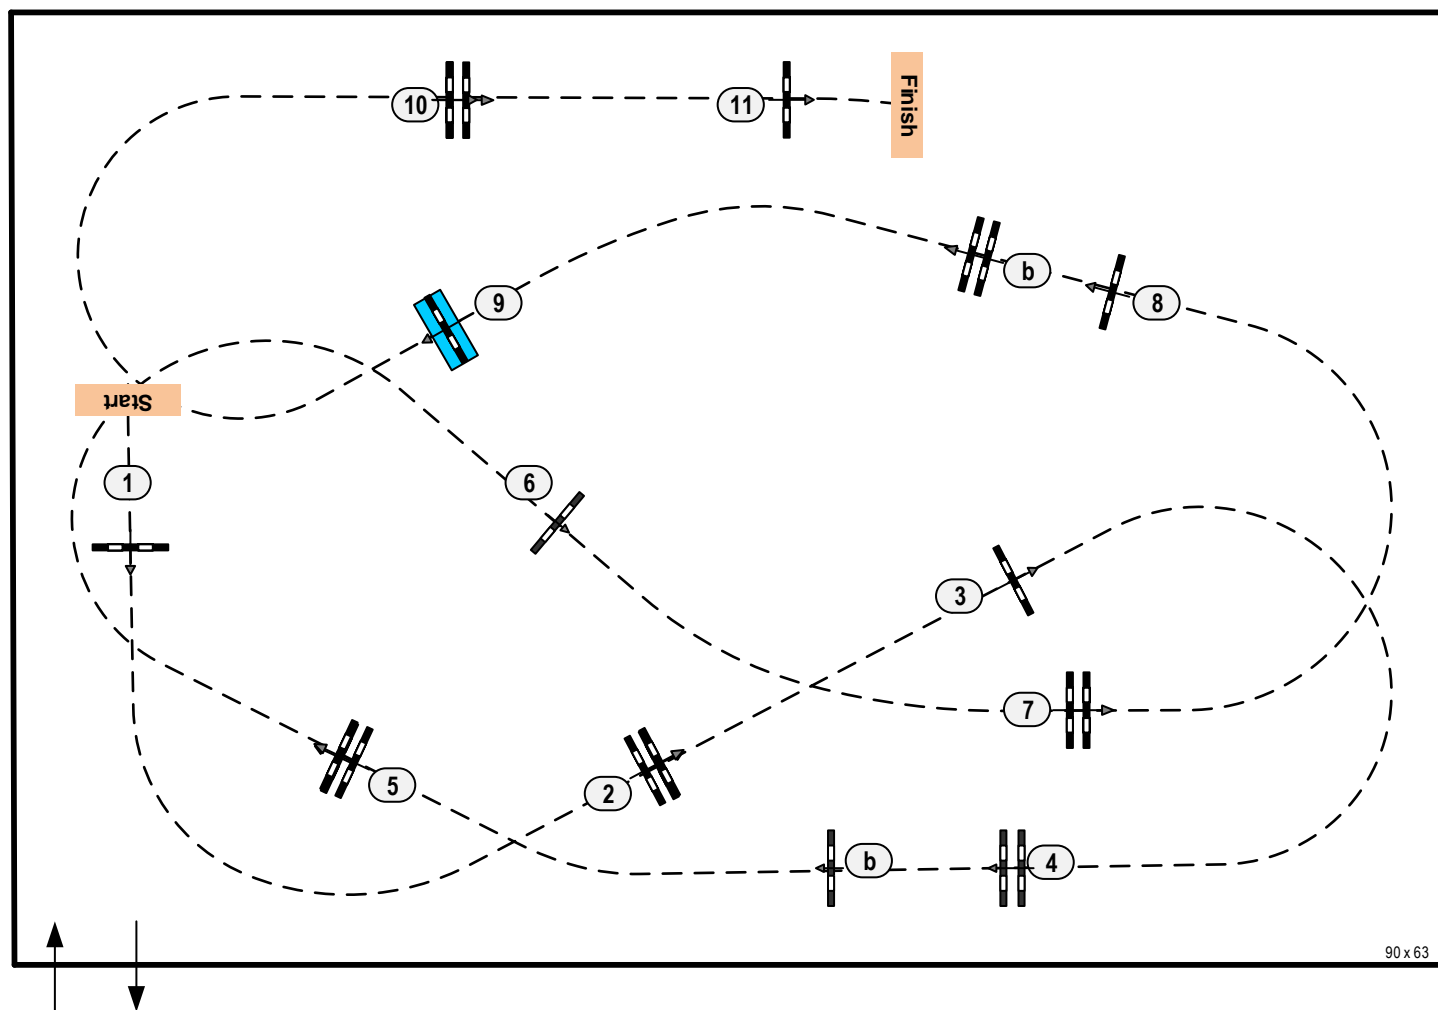

ARENA/PISTA 18 BIG STAR

SUNSHINE TOUR - 2020

www.sunshinetour.net

FRIDAY

Class No.: 20

CSIYH* 7 Y/O

Competition against the clock

Table: A
National RG:
FEI RG / Art. 238.2.1
Height: 1,30 m

Speed: 350 m/min
Length: 495 m
Time allowed: 85 sec
Time limit: 170 sec

Obstacles: 11
Efforts: 13
Penalty sec:
Closed combination:

Scale: 1:500

90 x 63

JURY

C.D.: LUIS J. GONZÁLEZ MOLINA