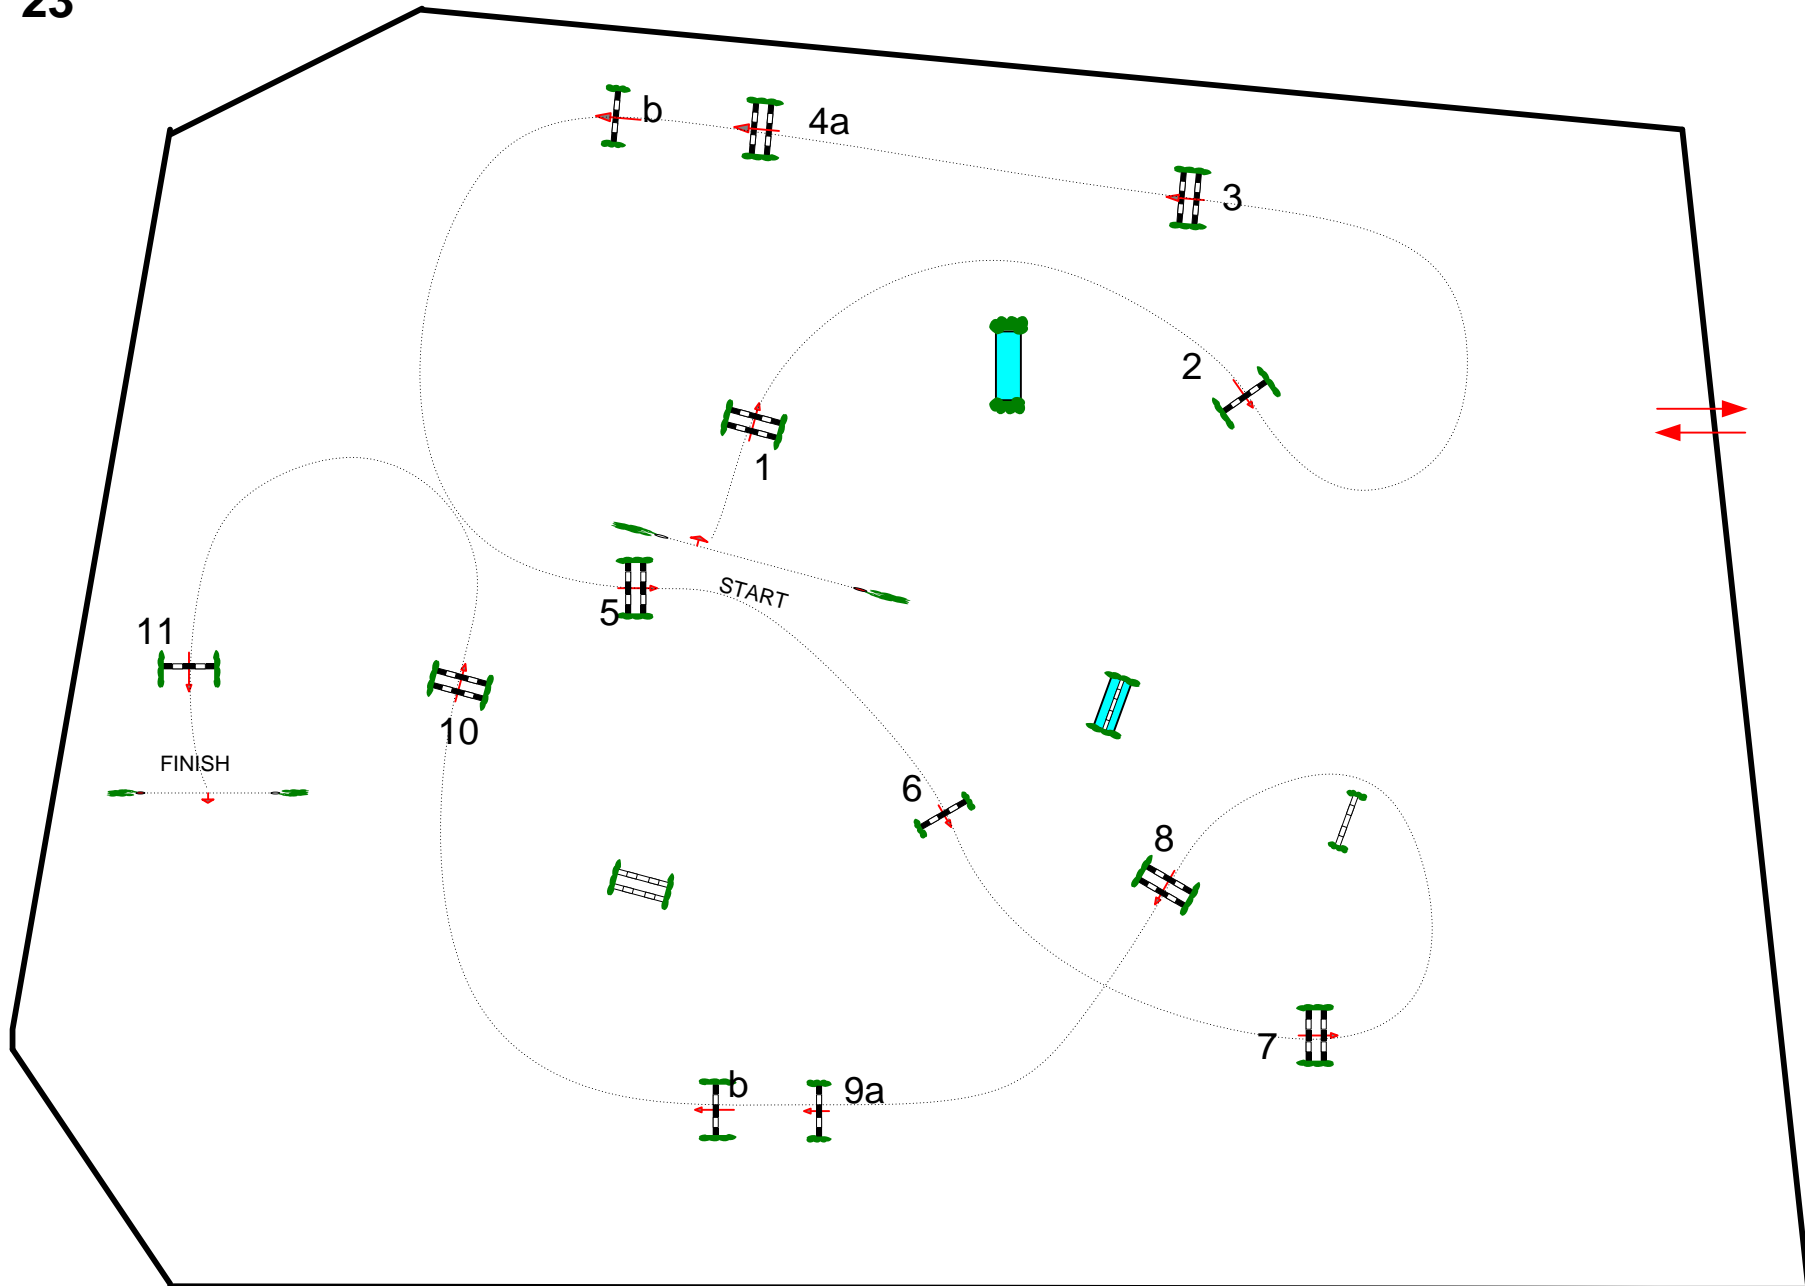

SUNSHINE TOUR 2020

CLASS N°
23

SMALL CLASS B

Table: A
National RG: F. T.
FEI RG / Art. 238.2.1
Height: 1,30 m

Speed: 350 m/min

Length: 470 m
Time allowed: 81 sec
Time limit: 162 sec

Obstacles: 11
Efforts: 13
Penalty sec
Closed combination:

:
Length: 0 m
Time allowed: 0 sec
Time limit: 0 sec

2nd Jump-off:

Length: 0 m
Time allowed: 0 sec
Time limit: 0 sec

FRANCISCO GALLI
(Argentina)

ARENA / PISTA 1 "HICKSTEAD"