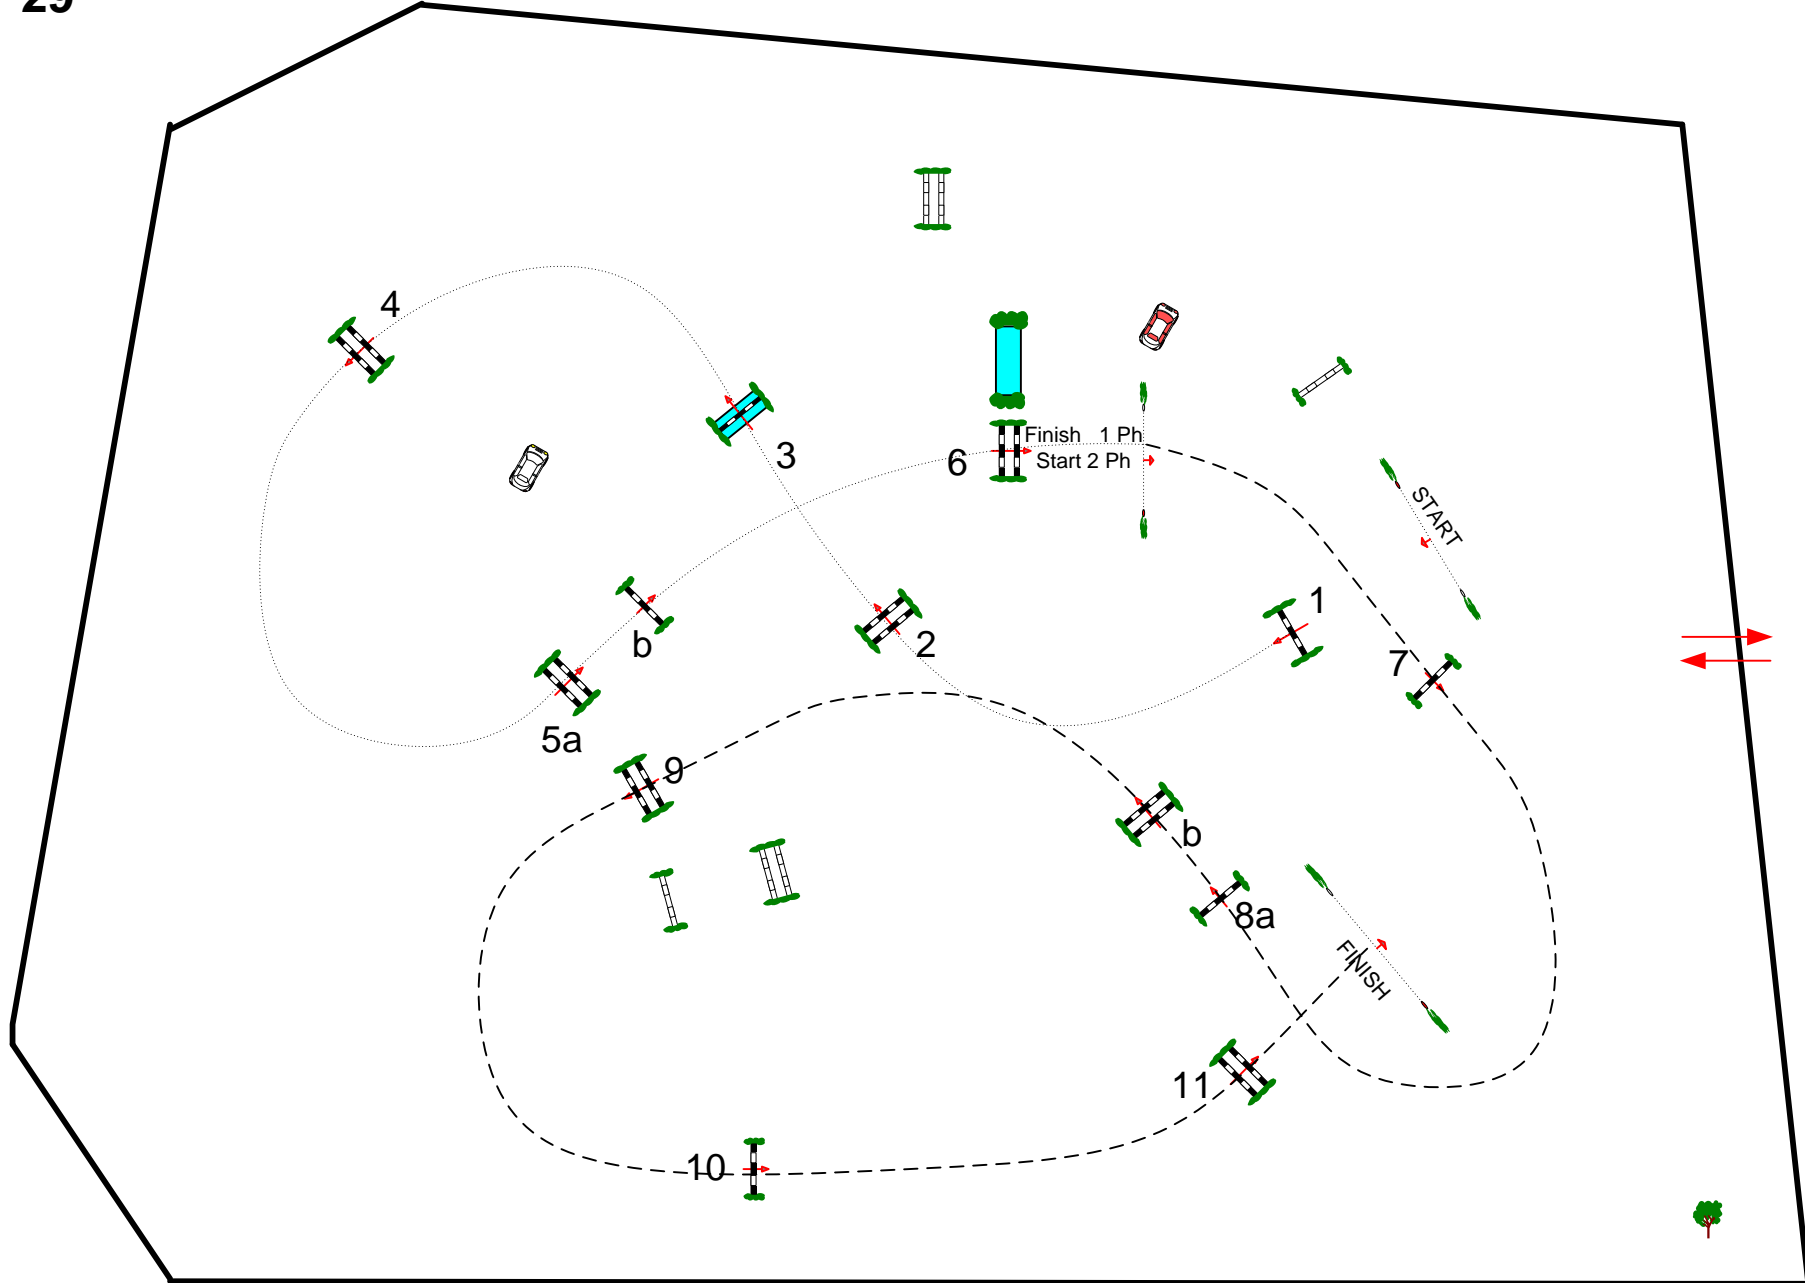

SUNSHINE TOUR 2020

CLASS N°
29

MEDIUM CLASS A

Table: A
National RG: 2 PH
ESPECIAL
FEI RG / Art. 274 2.5
Height: 1,35 m

Speed: 350 m/min

Length: 420 m
Time allowed: 72 sec
Time limit: 144 sec

Obstacles: 11
Efforts: 13
Penalty sec
Closed combination:

2nd Phase:
7 a 11
Length: 0 m
Time allowed: 0 sec
Time limit: 0 sec

2nd Jump-off:
Length: 0 m
Time allowed: 0 sec
Time limit: 0 sec

FRANCISCO GALLI
(Argentina)

ARENA / PISTA 1 "HICKSTEAD"