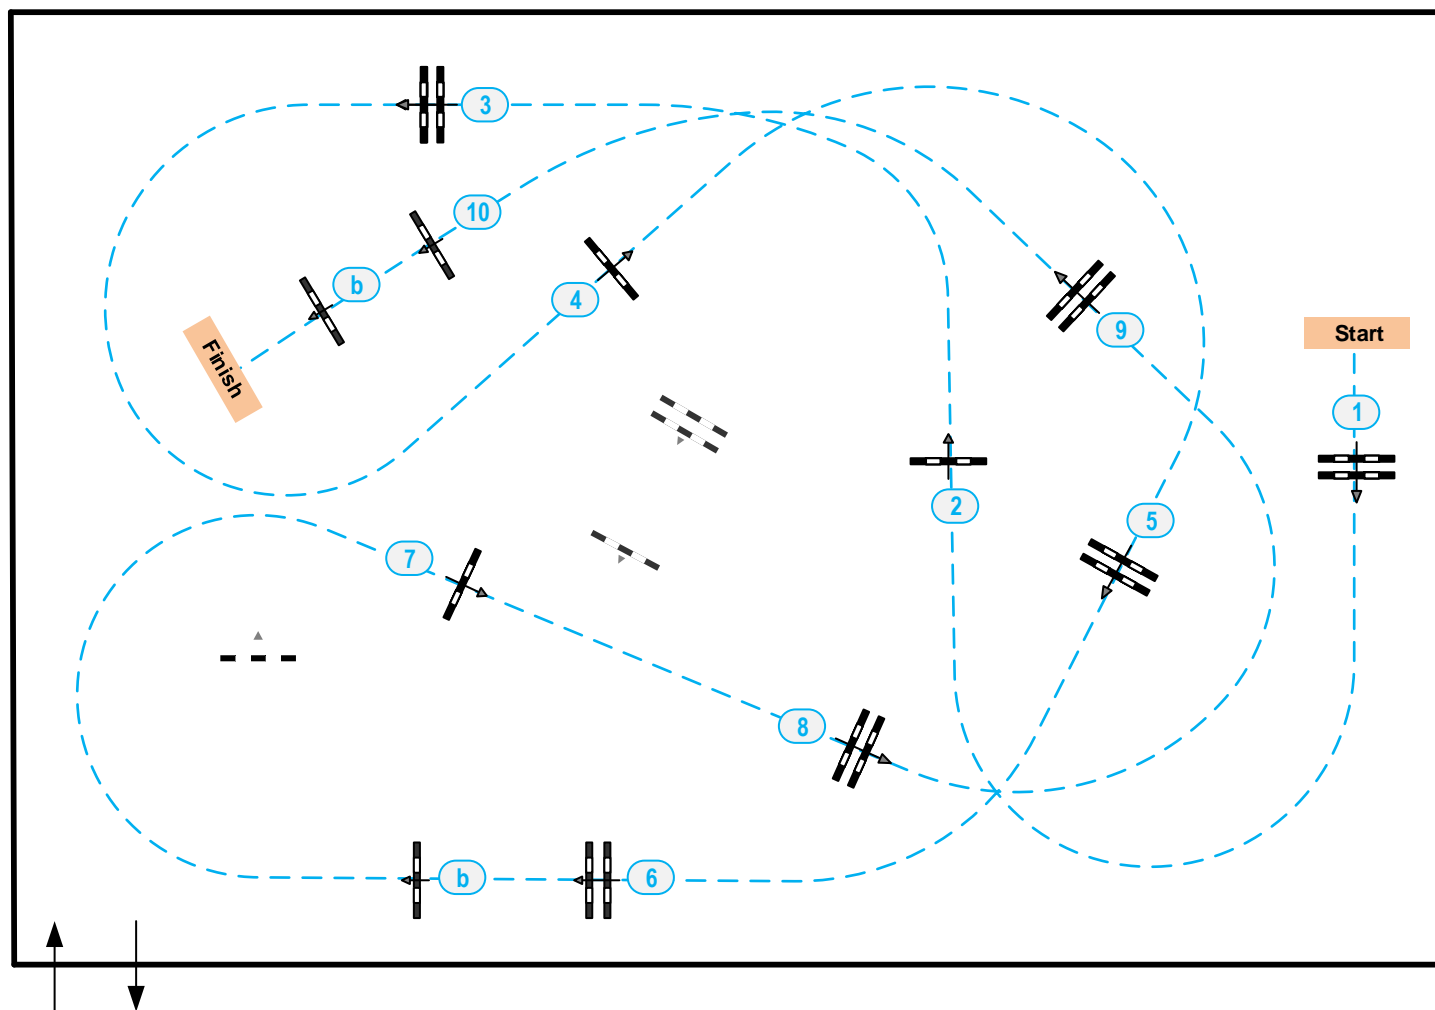

ARENA/PISTA 18 BIG STAR

SUNSHINE TOUR - 2020

www.sunshinetour.net

Class No.: 2

CSIYH* 6 Y/O

Competition not against the clock

miércoles, 12 de febrero de 2020

Table: A
National RG:
FEI RG / Art. 238.1.1
Height: 1,15 m

Speed: 350 m/min
Length: 505 m
Time allowed: 87 sec
Time limit: 174 sec

Obstacles: 10
Efforts: 12
Penalty sec:
Closed combination:

MIERCOLES

JURY

C.D.: LUIS J. GONZÁLEZ MOLINA