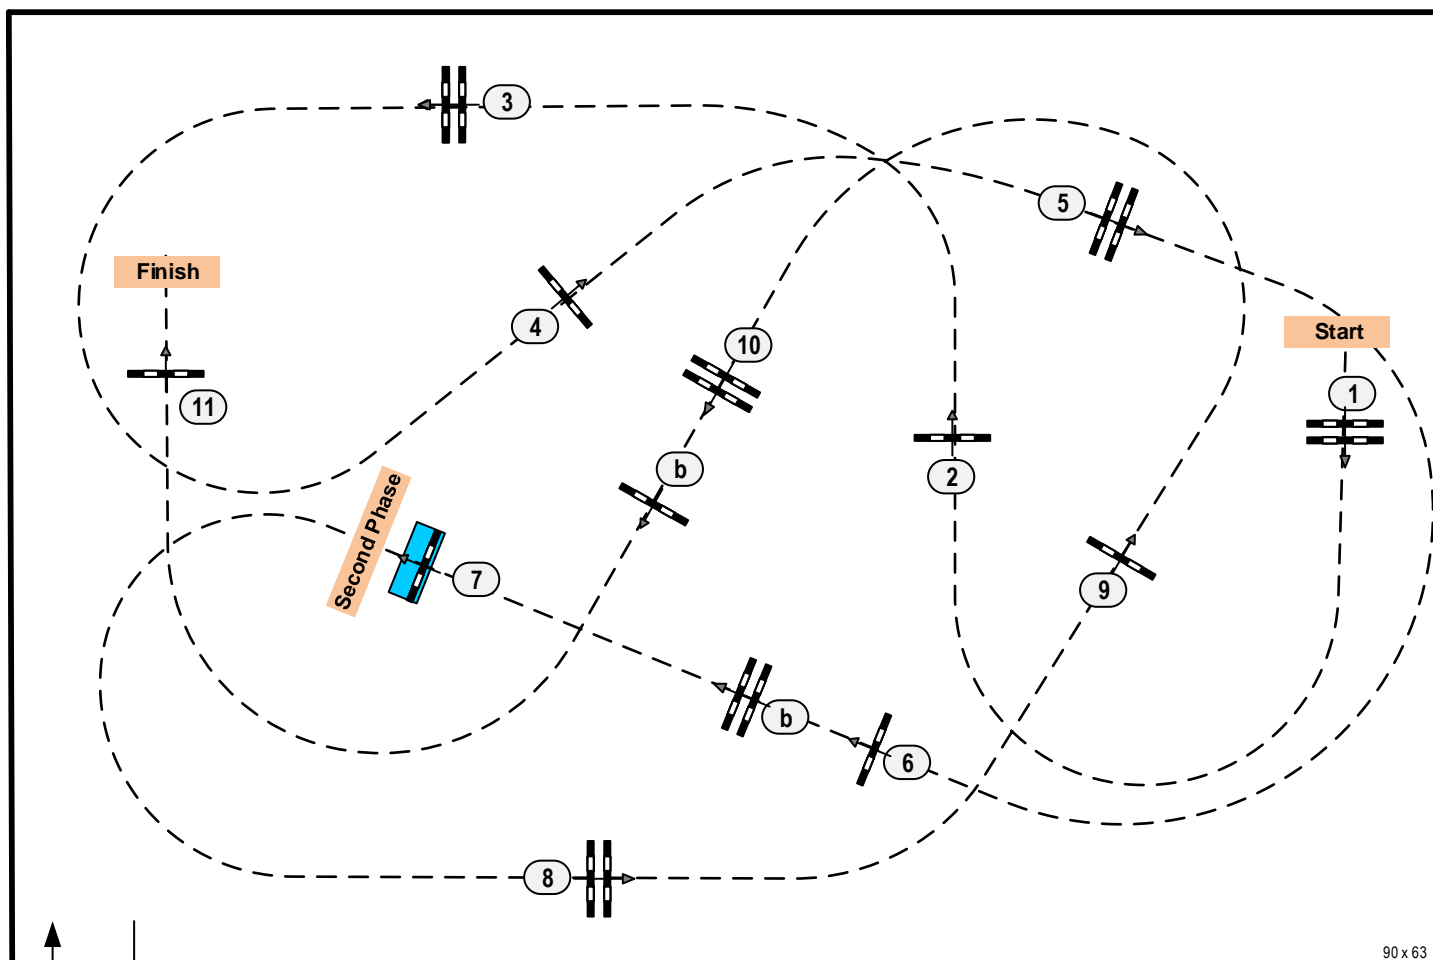

ARENA/PISTA 18 BIG STAR

# SUNSHINE TOUR - 2020

www.sunshinetour.net

Class No.: 3

CSIYH\* 7 Y/O

2 Phases Special

miércoles, 12 de febrero de 2020

Table: A  
National RG:  
FEI RG / Art. 274.2.5  
Height: 1,30 m

Speed: 350 m/min  
Length: 320 m  
Time allowed: 55 sec  
Time limit: 110 sec

Obstacles: 11  
Efforts: 13  
Penalty sec:  
Closed combination:

2nd Phase: **8,9,10AB,11**  
Length: 210 m  
Time allowed: 36 sec  
Time limit: 72 sec

**MIERCOLES**

Scale: 1:500

90 x 63

JURY

C.D.: LUIS J. GONZÁLEZ MOLINA