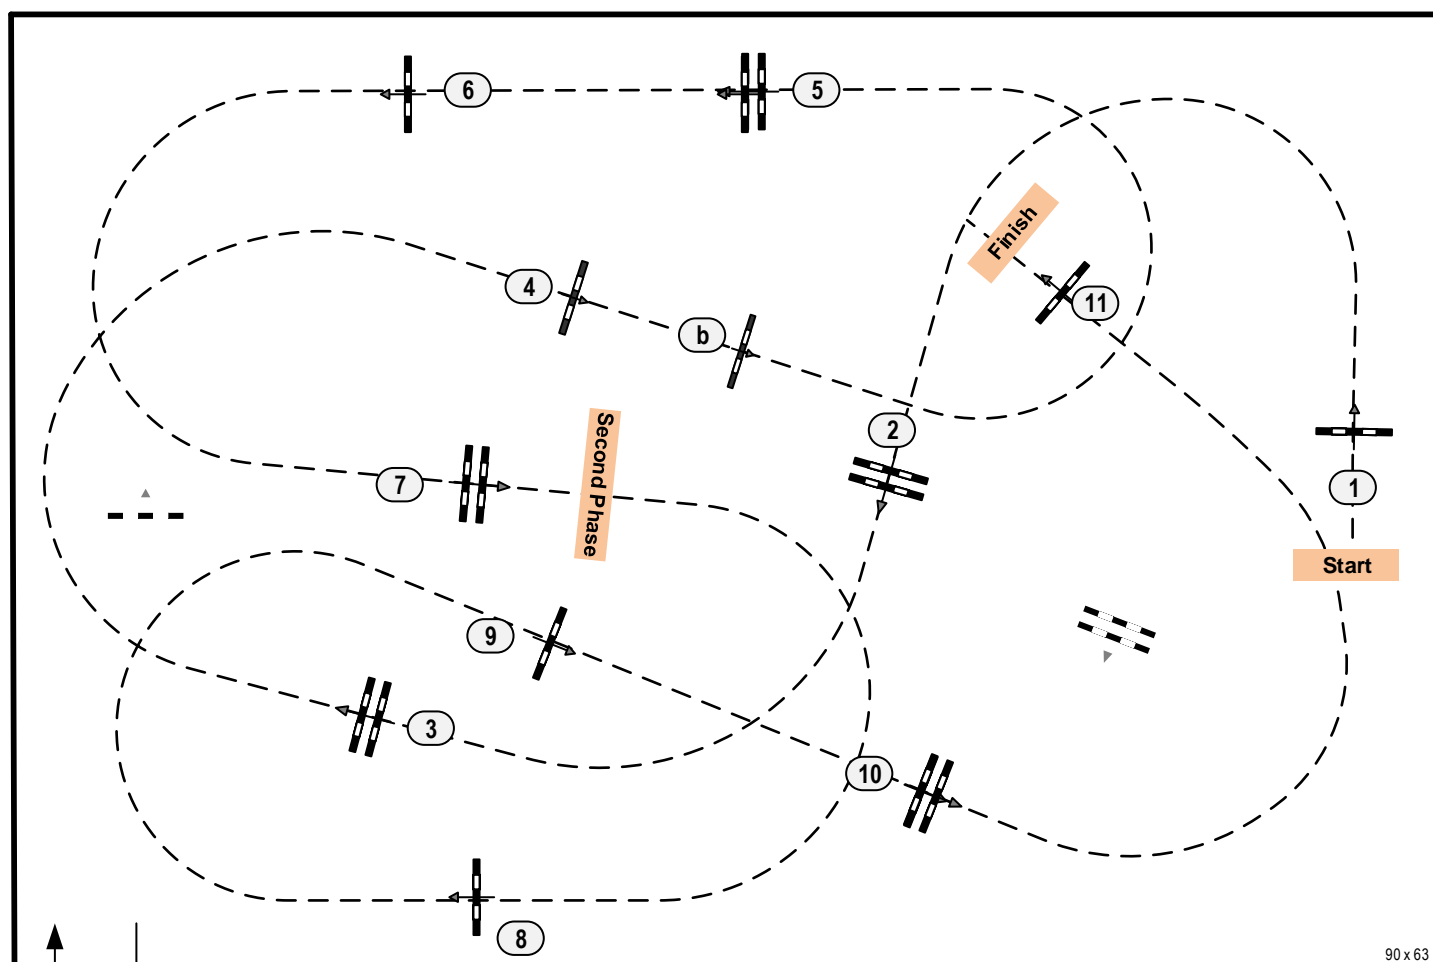

ARENA/PISTA 18 BIG STAR

SUNSHINE TOUR - 2020

www.sunshinetour.net

THURSDAY

Class No.: 9

CSIYH* 5 Y/O 2 Phases Special

Table: A
National RG:
FEI RG / Art. 274.2.5
Height: 1,05 m

Speed: 350 m/min
Length: 350 m
Time allowed: 60 sec
Time limit: 120 sec

Obstacles: 11
Efforts: 12
Penalty sec:
Closed combination:

2nd Phase: **8,9,10,11**
Length: 210 m
Time allowed: 36 sec
Time limit: 72 sec

Scale: 1:500

90 x 63

JURY

C.D.: LUIS J. GONZÁLEZ MOLINA