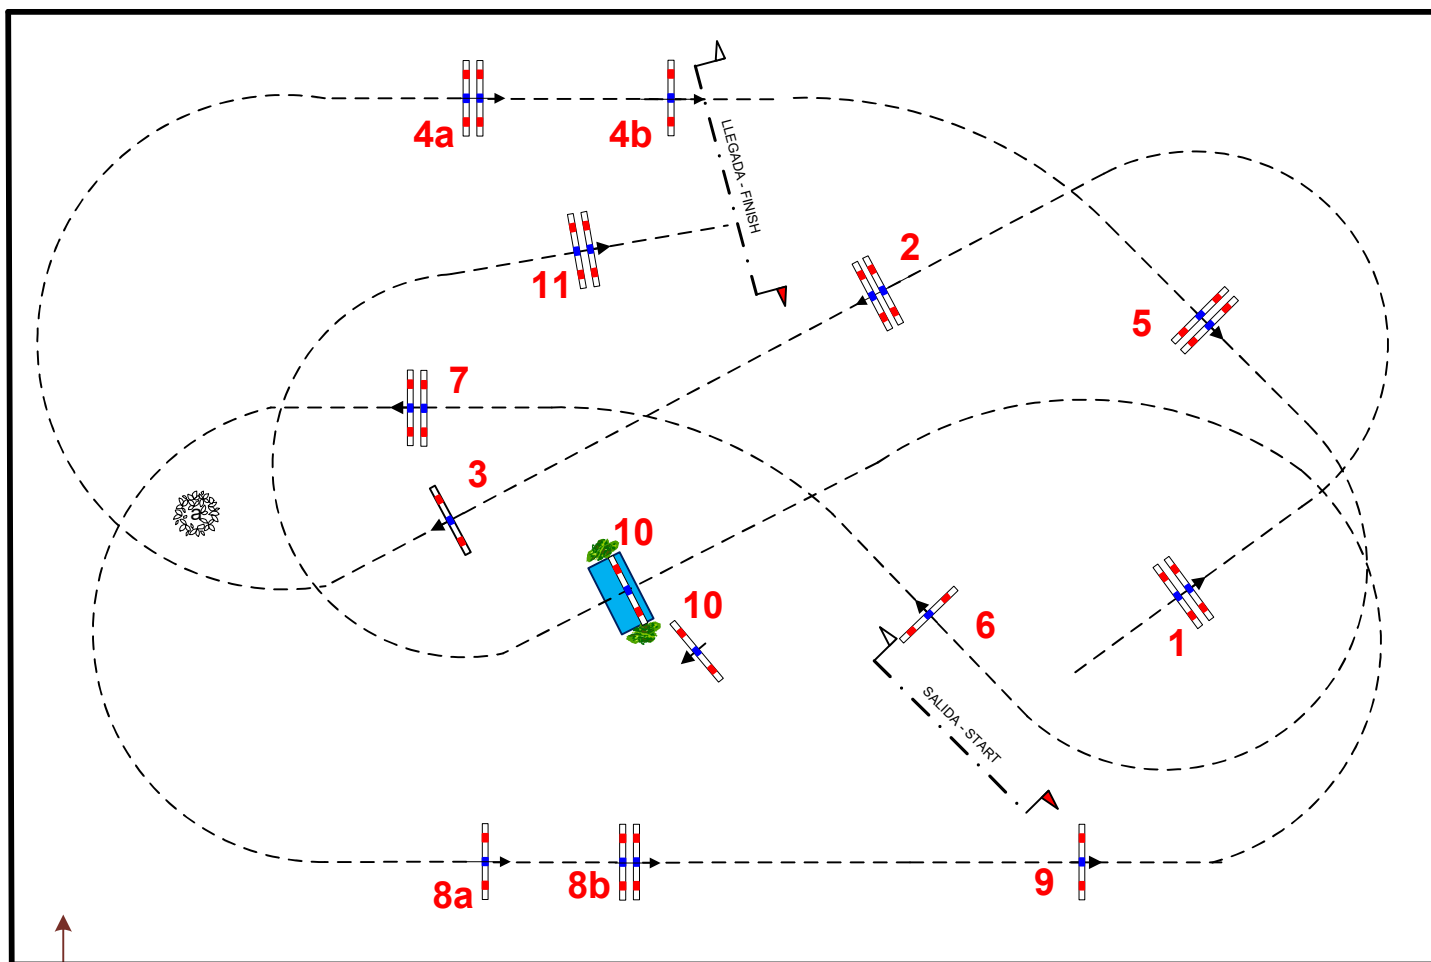

ARENA/PISTA 18 BIG STAR

SUNSHINE TOUR - 2020

Class No.: 39A-39B 6 YEARS OLD

Competition against the clock

jueves, 20 de febrero de 2020

Table: A
National RG:
FEI RG / Art. 238.2.2.1
Height: 1,20 m

Speed: 350 m/min
Length: 520 m
Time allowed: 90 sec
Time limit: 180 sec

Obstacles: 11
Efforts: 13
Penalty sec:
Closed combination:

2nd Phase:
Length: 0 m
Time allowed: 0 sec
Time limit: 0 sec

www.sunshinetour.net

Course Designer
Isidro Suárez Rodríguez
FEI Level 3
Www.isidroswarez.es
isidroswarez1961@yahoo.es