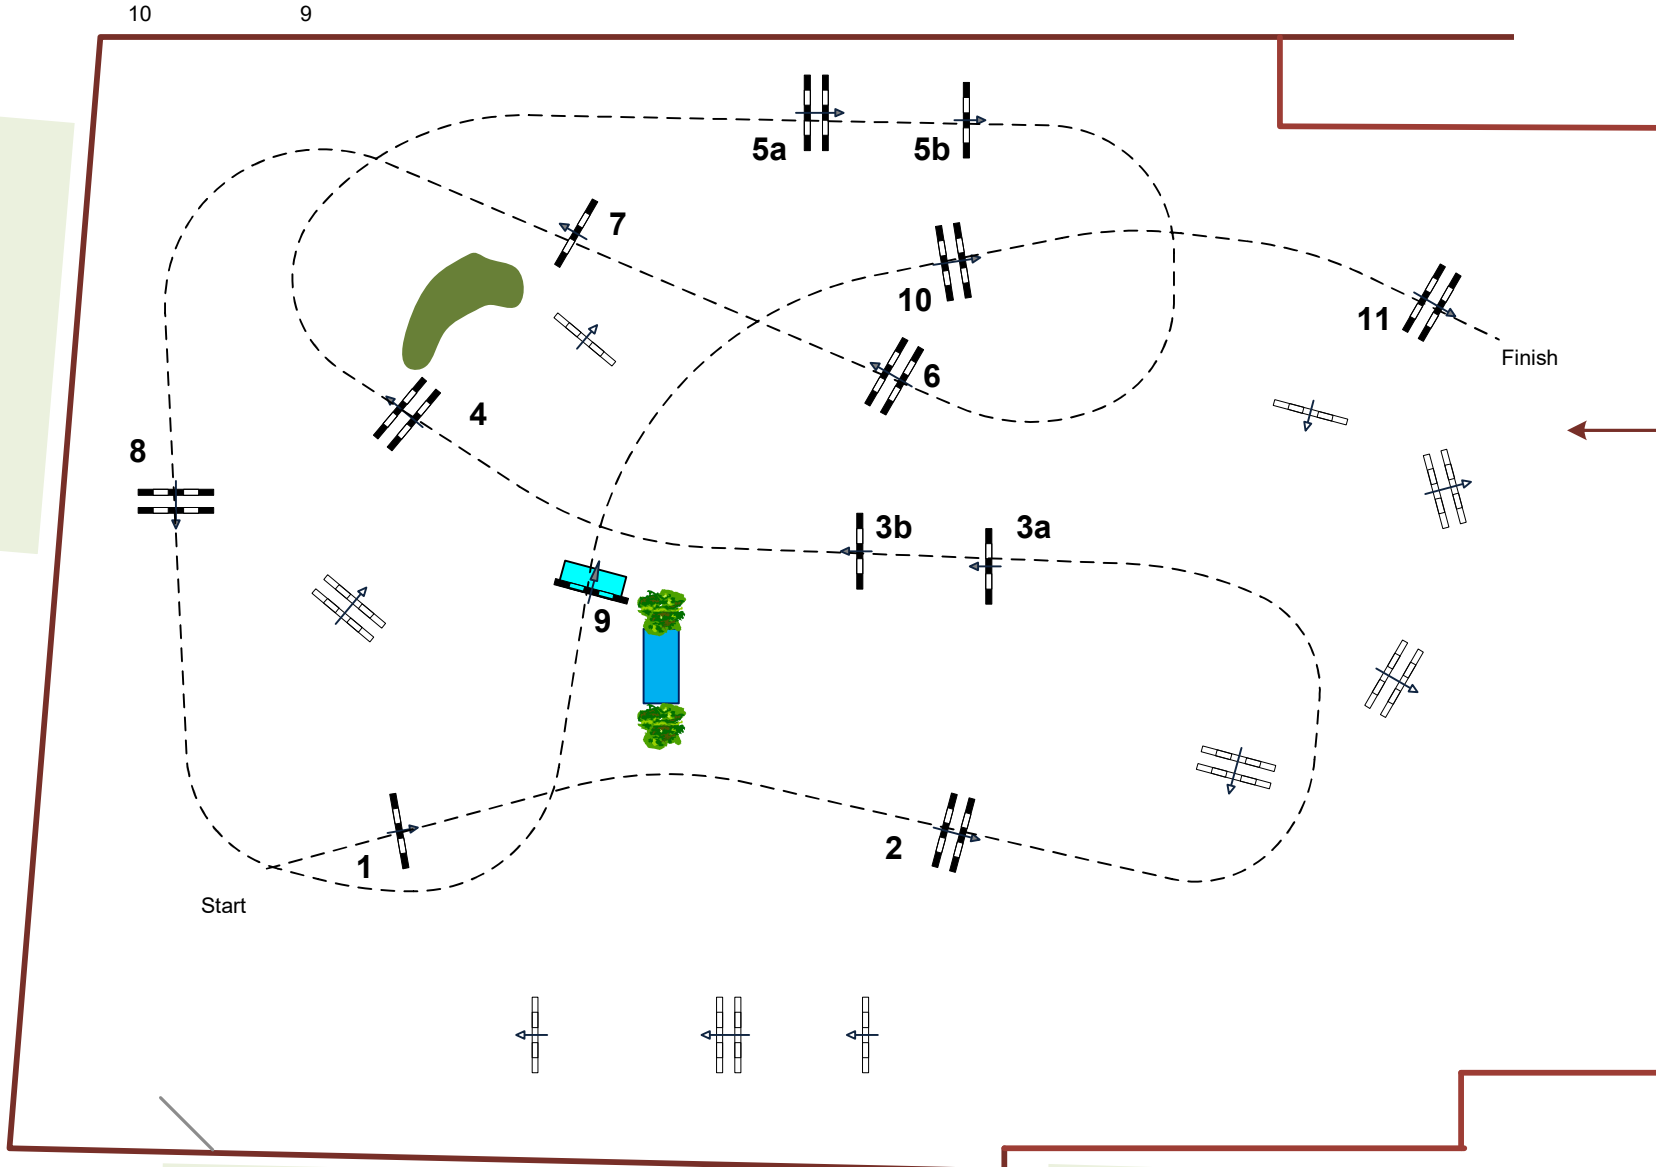

SUNSHINE TOUR - 2020

Class No.: 102 Medium Tour

Competition against the clock

29/02/2020

Table: A
 Fei J R
 Art. 238.2.1
 Altura: 1,40-1,45 m

Vel: 375 m/min

Long: 440 m

T/C: 71 sec

T/limit: 142 sec

Obstaculos: 11

Esfuerzos: 13

1st Jump-off:

Long: 0 m

T/C: 0 sec

T/limit: 0 sec

COURSE DESIGNER: