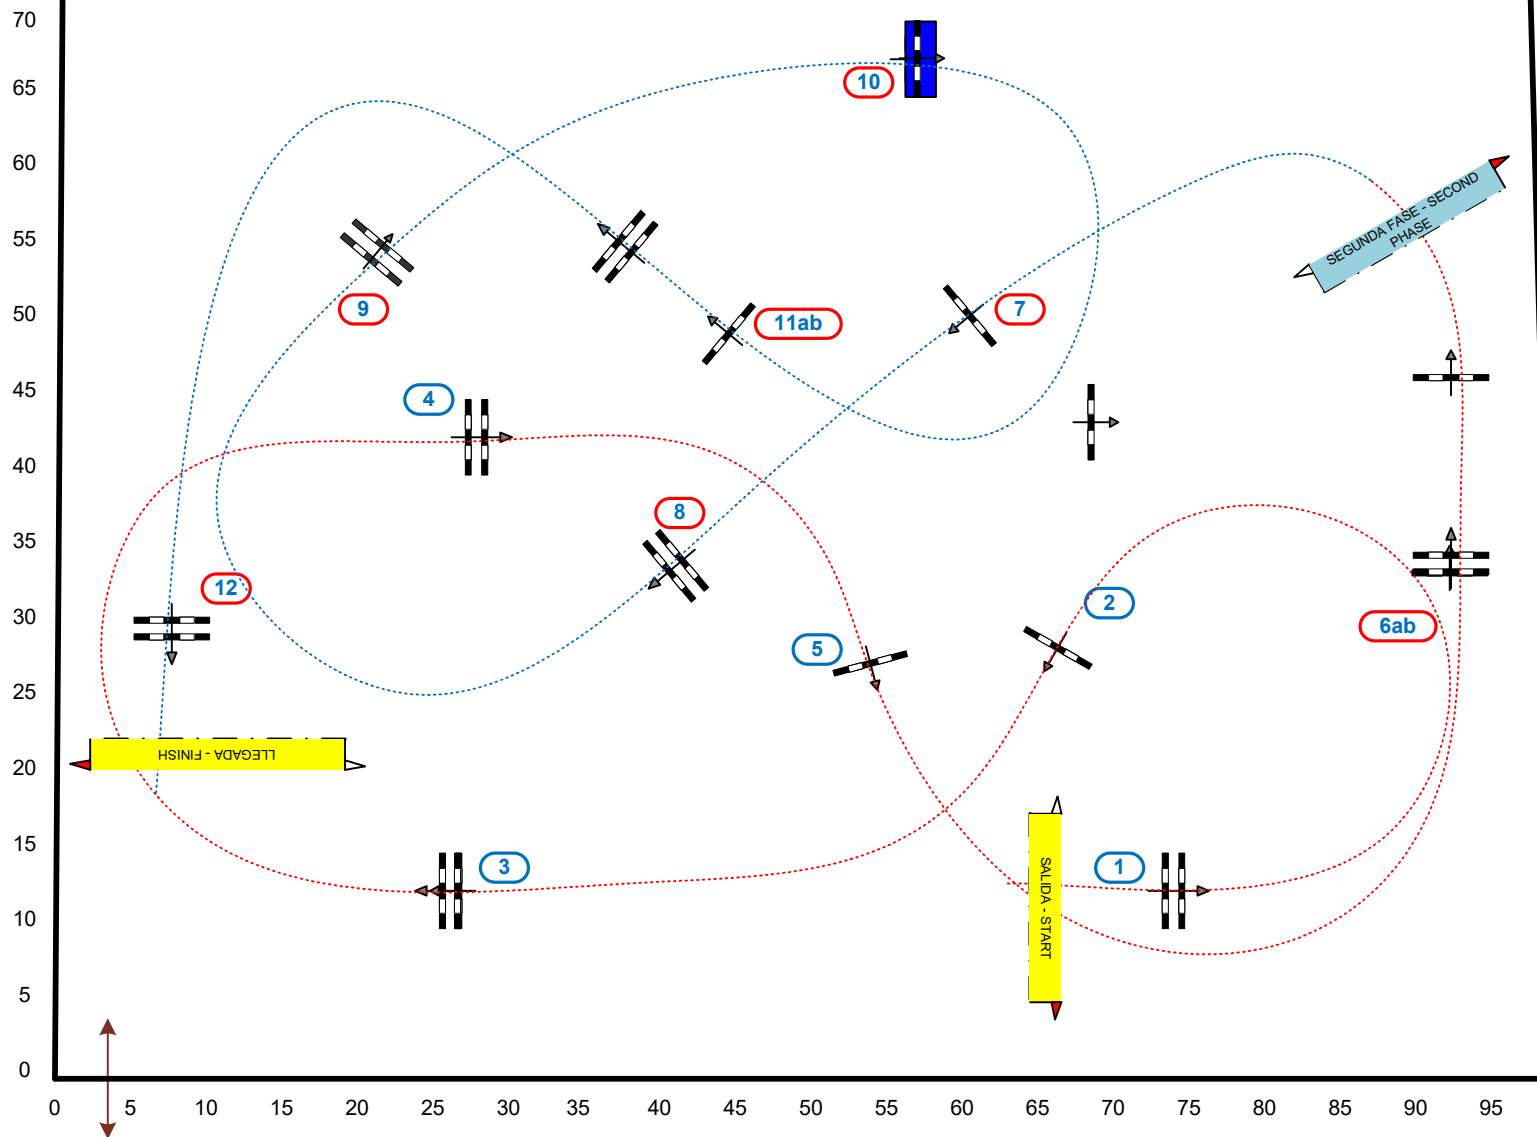

SUNSHINE TOUR

since 1994

www.sunshinetour.net

ARENA/PISTA 08 BALOUBET DU ROUET

SUNSHINE TOUR - 2020

103 BTA1: 130 m 2 PHASES SPECIAL

130

29/02/2020

100 95 90 85 80 75 70 65 60 55 50 45 40 35 30 25 20 15 10 5 0

Table: A
 National RG:
 Art. 274.2.5
 Altura: 1,30 m

Vel: 350 m/min

Long: 280 m
 T/C: 48 sec
 T/limit: 96 sec

Obstaculos: 6
 Esfuerzos: 7

2nd Phase:
From 7 to 12

Long: 270 m
 T/C: 47 sec
 T/limit: 94 sec

COURSE DESIGNER: JMDLOR

10 m

Scale: 1:500