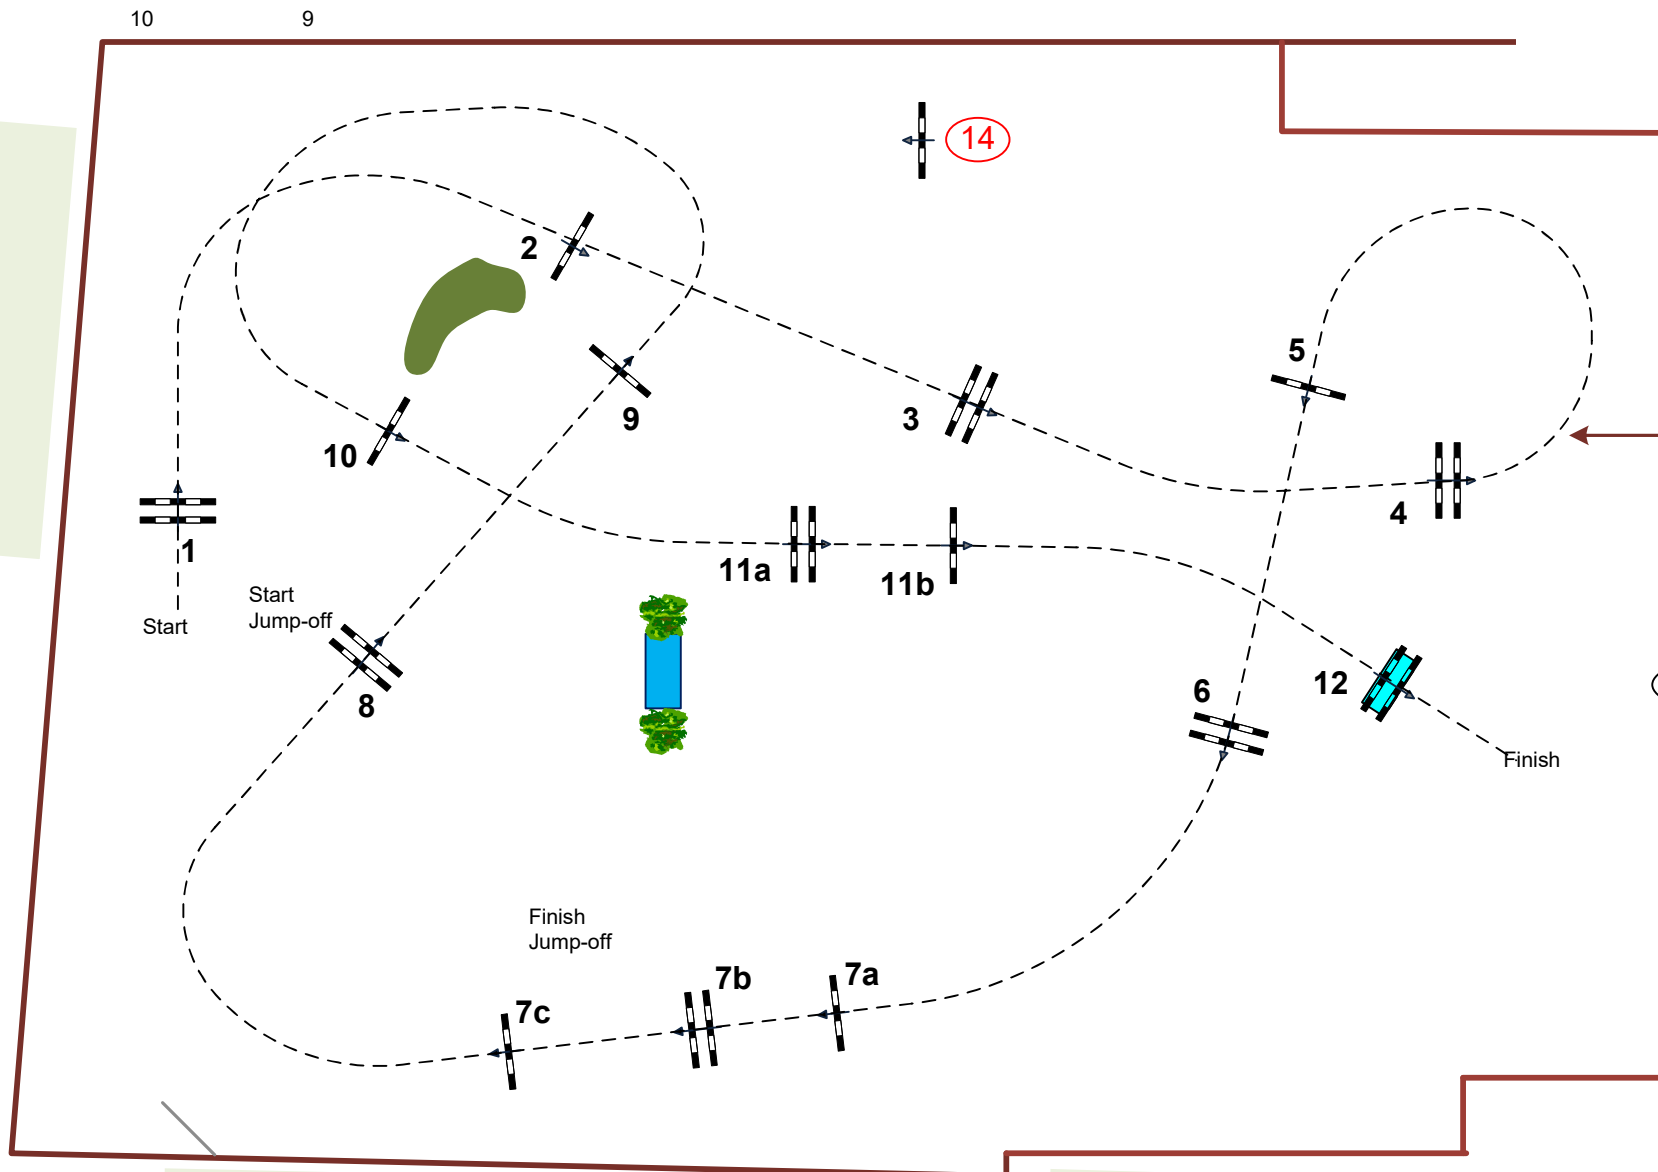

SUNSHINE TOUR - 2020

Class No.: 106 Small GP

Competition with one jump-off

29/02/2020

Table: A
 Fei J R
 Art. 238.2.2
 Altura: 1,45 m

Vel: 375 m/min
 Long: 420 m
 T/C: 68 sec
 T/ limit: 136 sec

Obstaculos: 12
 Esfuerzos: 15

Jump-off
 1-2-3-14-11a 11b 7b

1st Jump-off:
 Long: 280 m
 T/C: 45 sec
 T/limit: 90 sec

COURSE DESIGNER:

Elio Travagliati (ITA)

Alain L'Hopital (FRA)