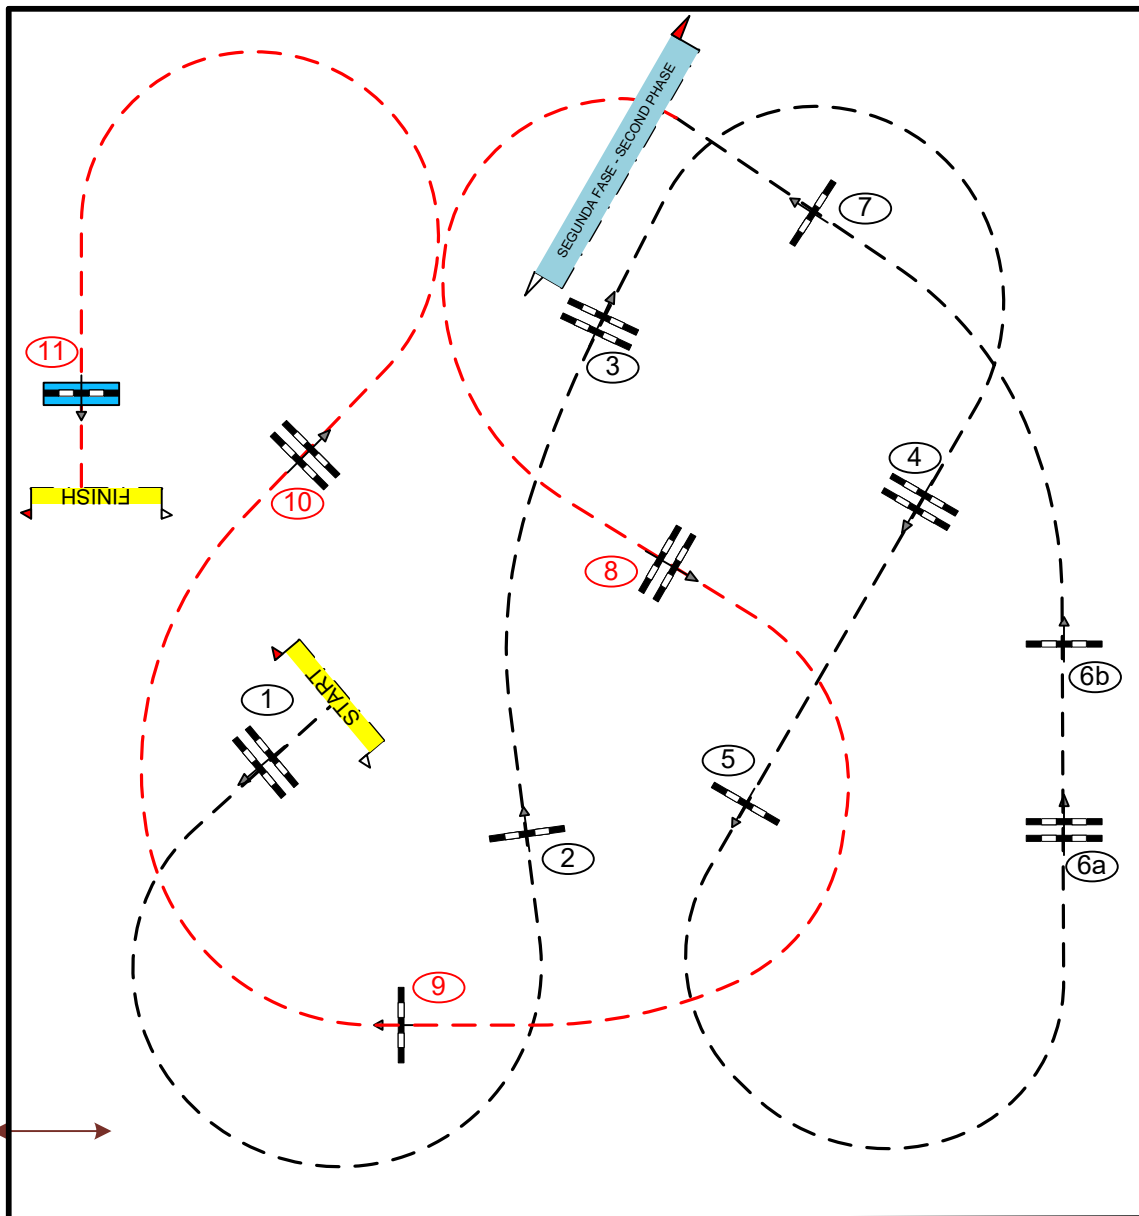

# SUNSHINE TOUR - 2020

26/02/2020

Class Nº: 77 A / 77 B

5 YEARS OLD

2 PHASES SPECIAL

Table: A  
National RG:  
FEI RG / Art. 274.2.5  
Height: 1,10 m

Speed: 350 m/min  
Length: 340 m  
Time allowed: 59 sec  
Time limit: 118 sec

Obstacles: 7  
Efforts: 8  
Penalty sec:  
Closed combination:

2nd Phase: 8-11  
Length: 240 m  
Time allowed: 42 sec  
Time limit: 84 sec

JURY

Scale: 1:500