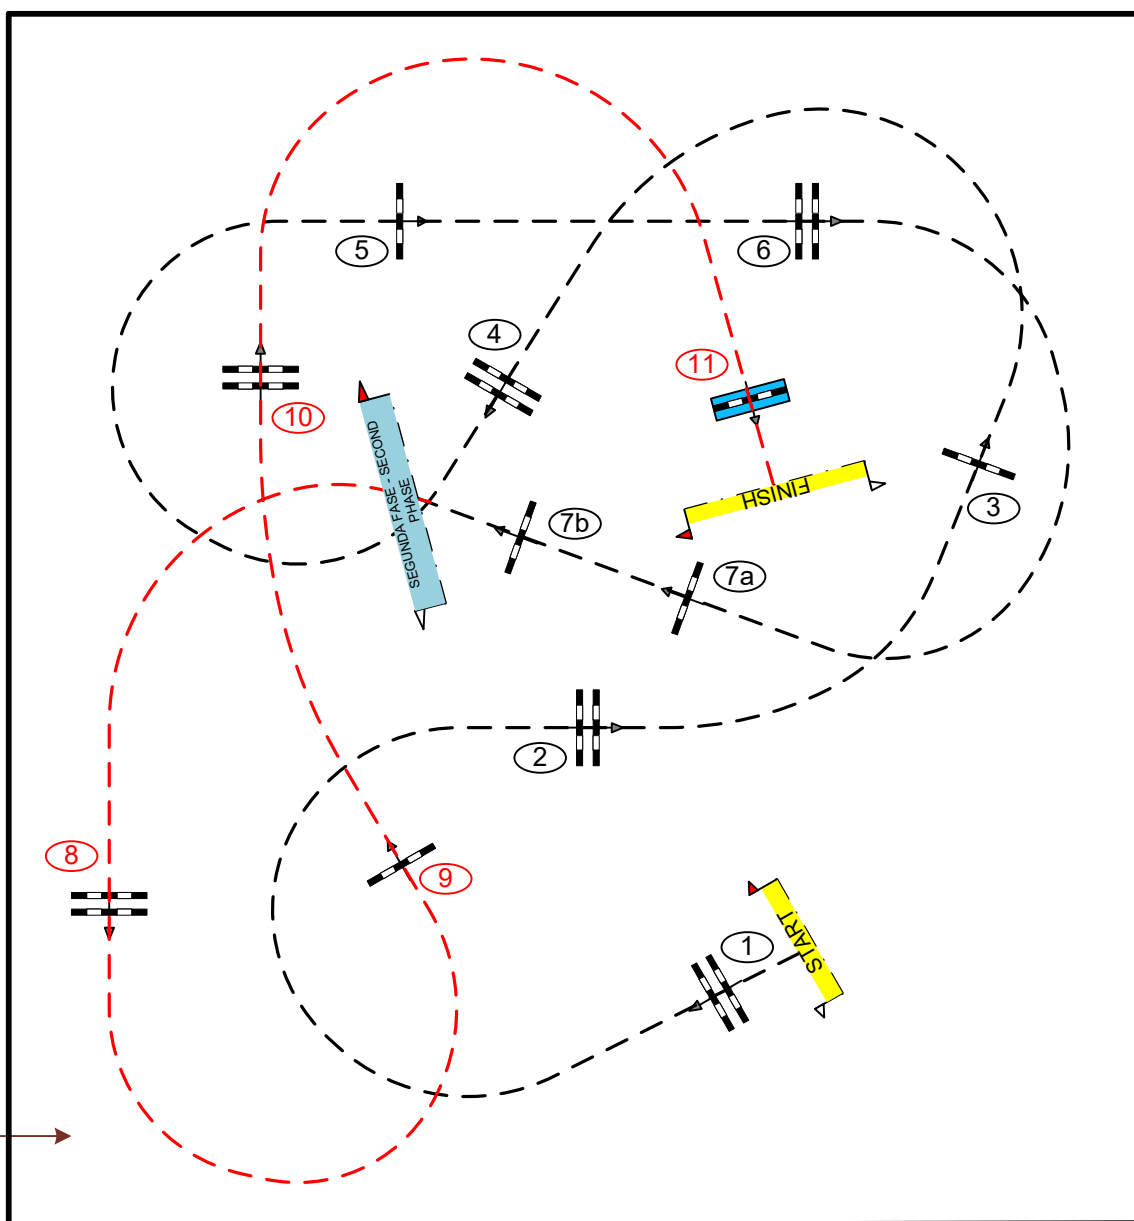

# SUNSHINE TOUR - 2020

27/02/2020

Class N°: 80 A / 80 B

5 YEARS OLD

2 PHASES SPECIAL

Table: A  
National RG:  
FEI RG / Art. 274.2.5  
Height: 1,10 m

Speed: 350 m/min  
Length: 370 m  
Time allowed: 64 sec  
Time limit: 128 sec

Obstacles: 7  
Efforts: 8  
Penalty sec:  
Closed combination:

2nd Phase: 8-11  
Length: 210 m  
Time allowed: 36 sec  
Time limit: 72 sec

JURY

Scale: 1:500