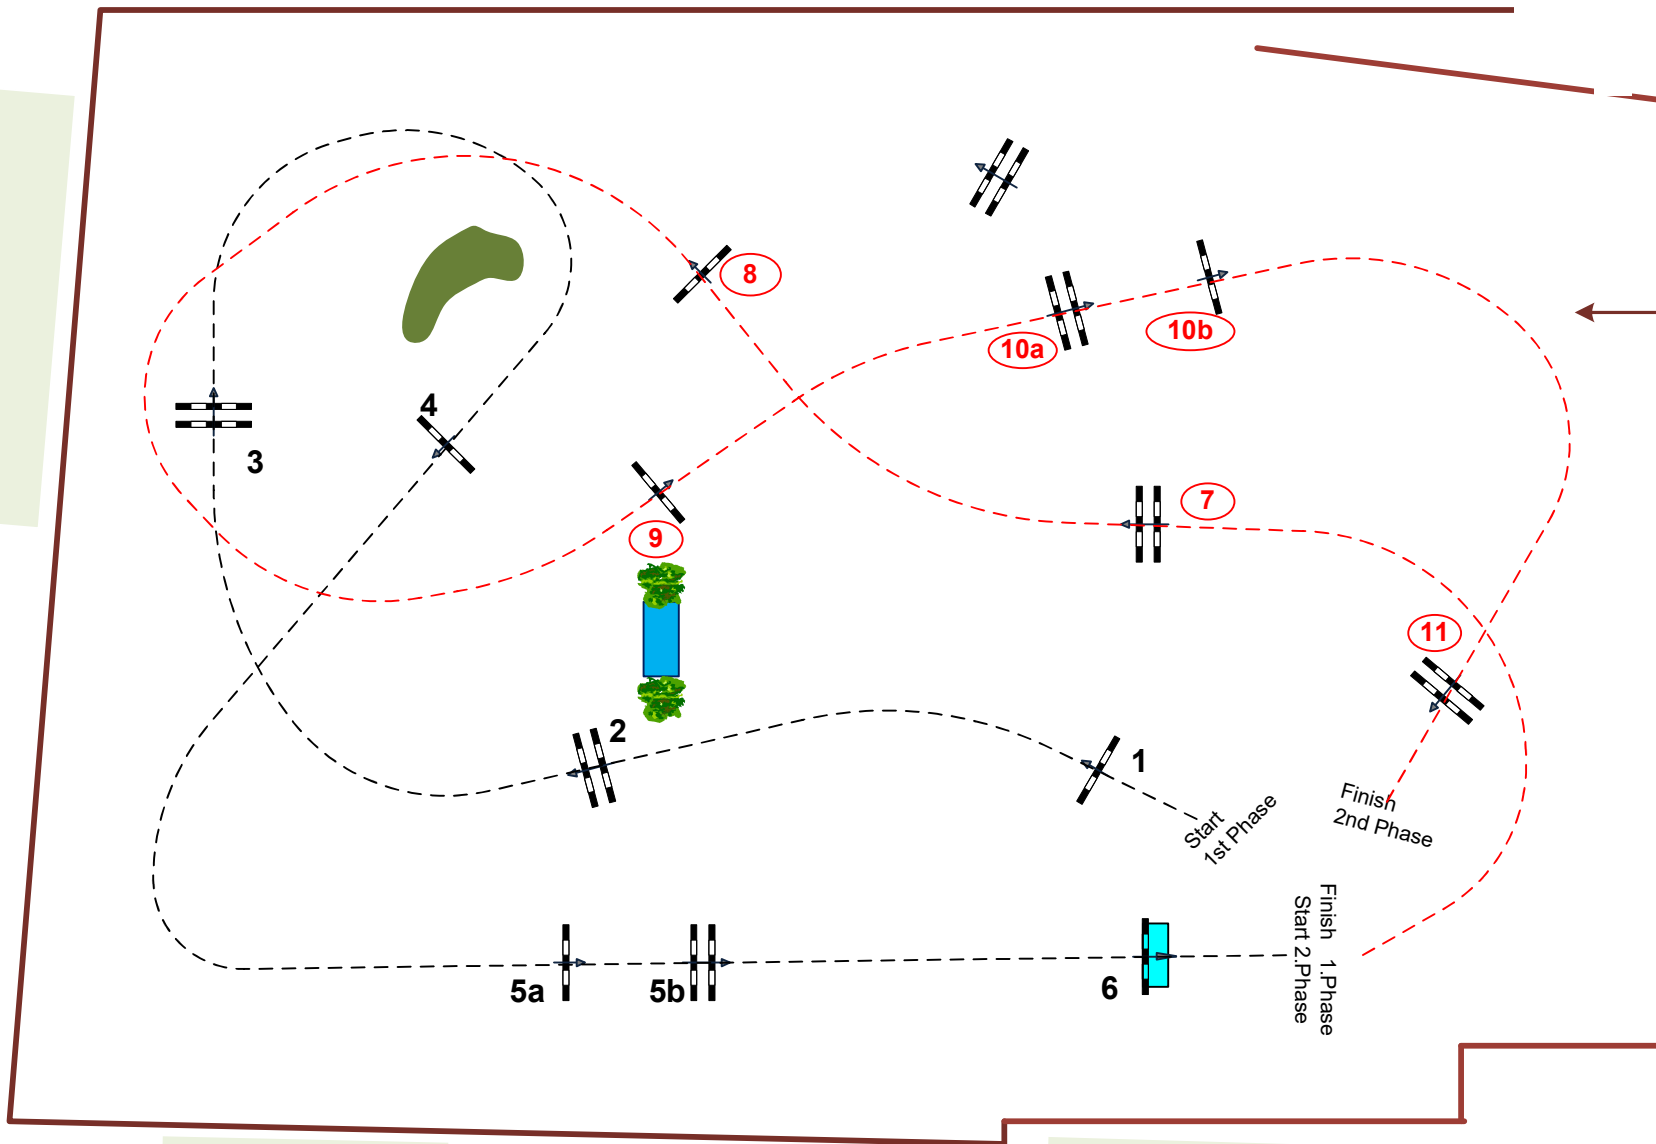

# SUNSHINE TOUR - 2020

Class No.: 91

Medium Tour C

Competition in two Phases SP

28/02/2020

Table: A  
 Fei J R  
 Art. 274.2.5  
 Altura: 1,40 m

Vel: 375 m/min

Long: 250 m

T/C: 40 sec

T/limit: 80 sec

Obstaculos: 6

Esfuerzos: 7

2nd Phase:

7-8-9-10a 10b-11

Long: 260 m

T/C: 42 sec

T/limit: 84 sec

**COURSE DESIGNER:**

**Elio Travagliati (ITA)**

**Alain L'Hopital (FRA)**

Scale:1:500