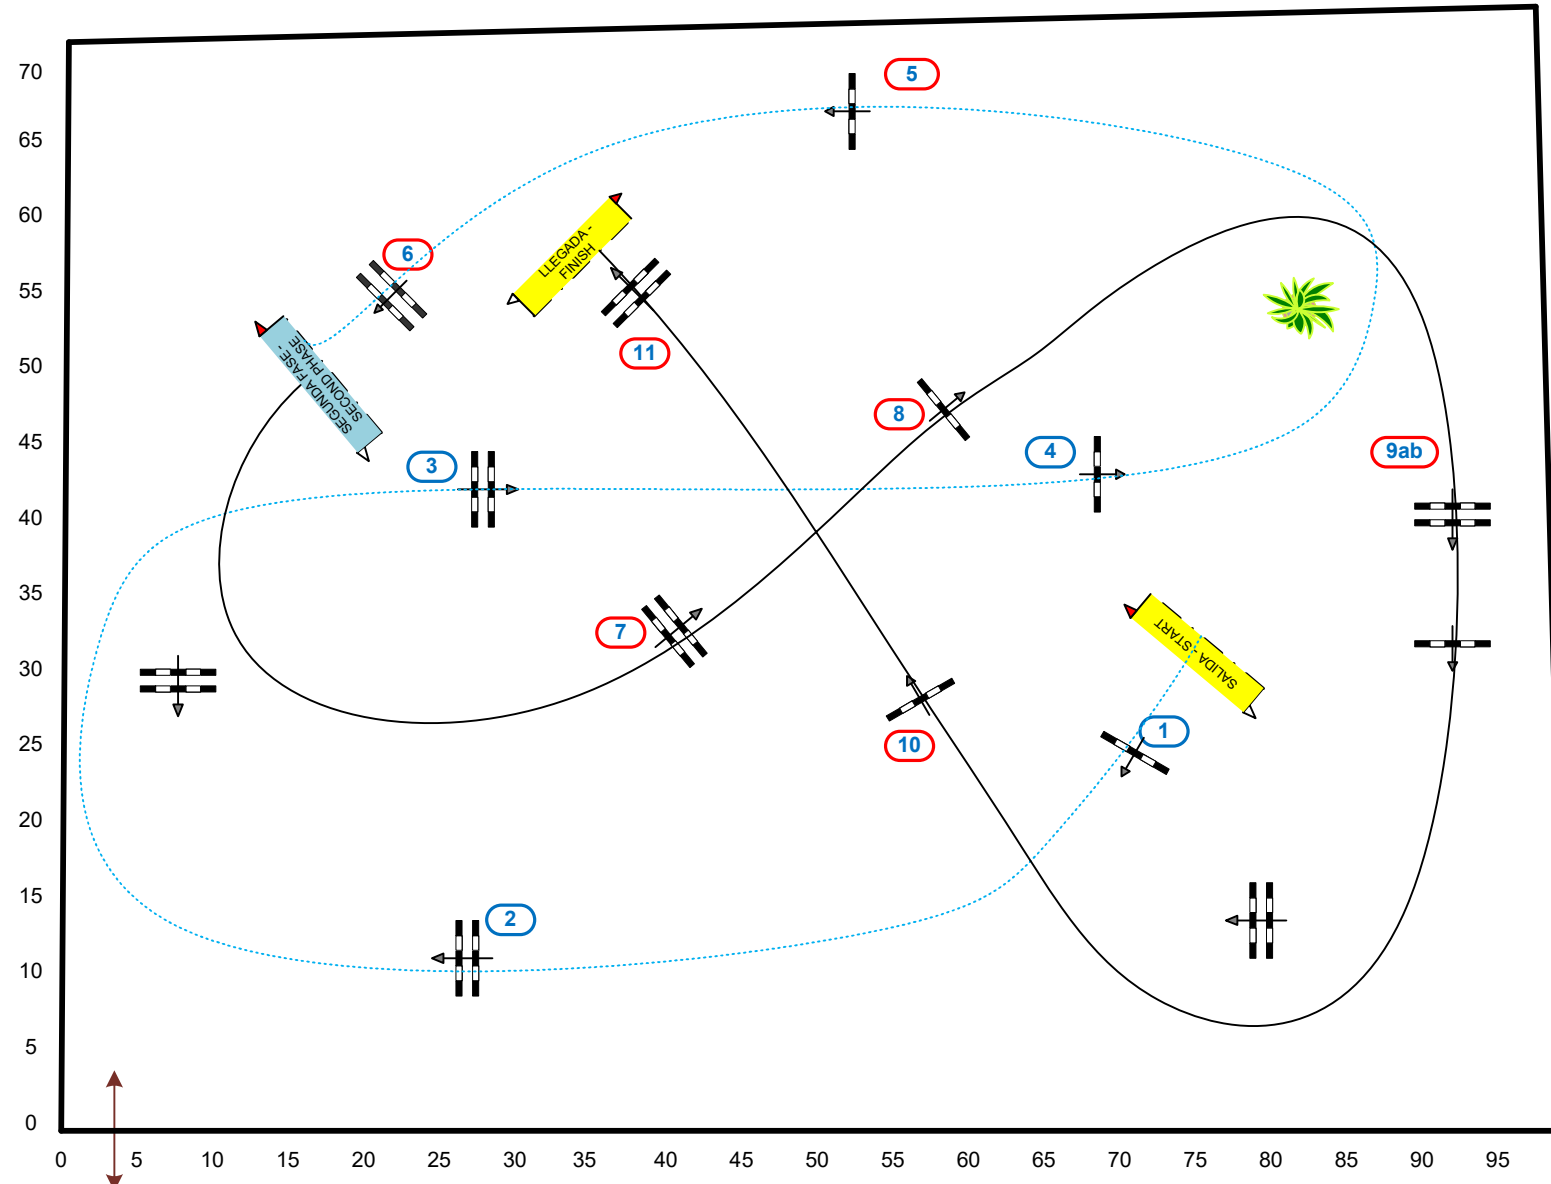

SUNSHINE TOUR
since 1994
www.sunshinetour.net

ARENA/PISTA 08 BALOUBET DU ROUET

SUNSHINE TOUR - 2020

97 STA: 105-110 2 PHASES SPECIAL

29/02/2020

100 95 90 85 80 75 70 65 60 55 50 45 40 35 30 25 20 15 10 5 0

Table: A
National RG:
Art. 274.2.5
Altura: 1,10 m

Vel: 350 m/min

Long: 270 m
T/C: 47 sec
T/limit: 94 sec

Obstaculos: 6
Esfuerzos: 6

2nd Phase:
From 7 to 11

Long: 240 m
T/C: 42 sec
T/limit: 84 sec

COURSE DESIGNER: JMDLOR

Scale: 1:500