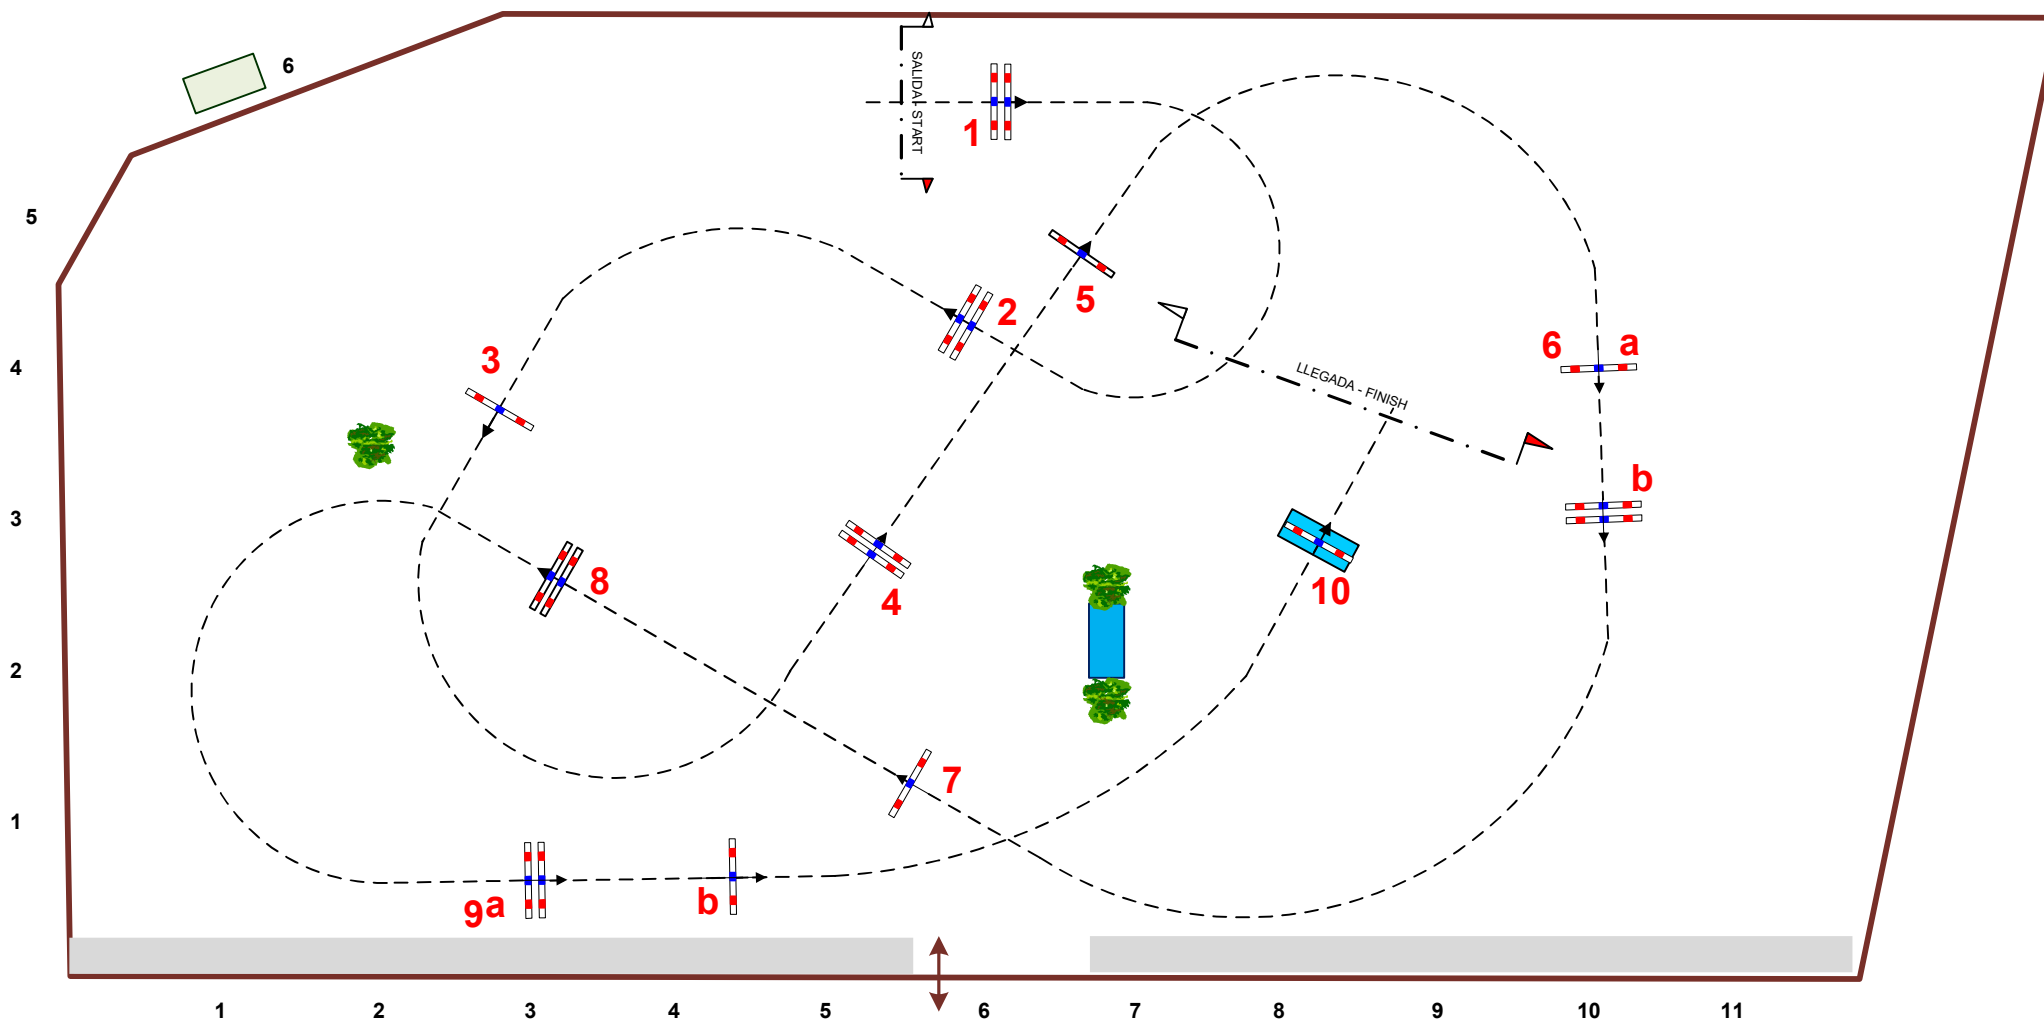

Class No.: 117A-117B6 YO

Competition not against the clock

martes, 3 de marzo de 2020

www.sunshinetour.net

Table: A
National RG:
FEI RG / Art. 238.1.1
Height: 1,20 m

Speed: 350 m/min
Length: 480 m
Time allowed: 83 sec
Time limit: 166 sec

Obstacles: 11
Efforts: 13
Penalty sec:
Closed combination:

2nd Phase:
Length: 0 m
Time allowed: 0 sec
Time limit: 0 sec

COURSE DESIGNER: Isidro Suárez Rodríguez - FEI Level 3 – isidrosuarez1961@yahoo.es