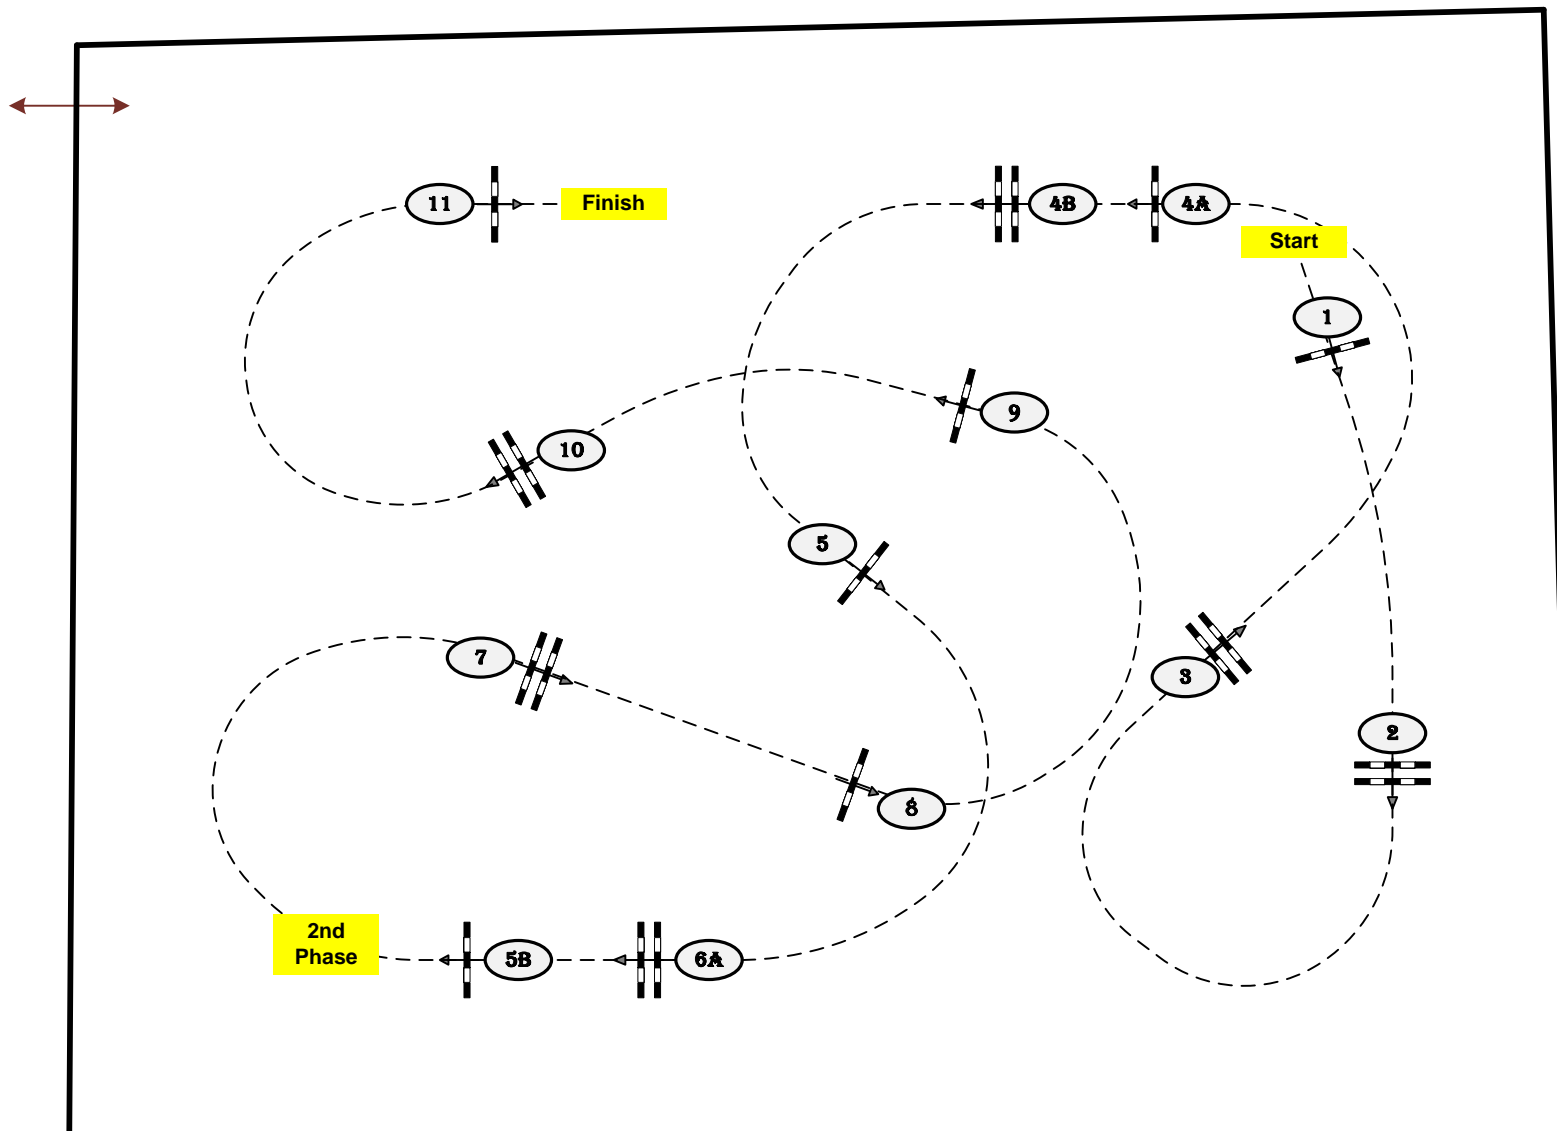

Table: A
National RG:
Art. 274.2.5
Altura: 1,35 m

Vel: 350 m/min

Long: 265 m
T/C: 46 sec
T/limit: 92 sec

Obstaculos: 6
Esfuerzos: 8

2nd Phase:
7,8,9,10,11

Long: 205 m
T/C: 36 sec
T/limit: 72 sec

10 m

Scale: 1:500

COURSE DESIGNER: