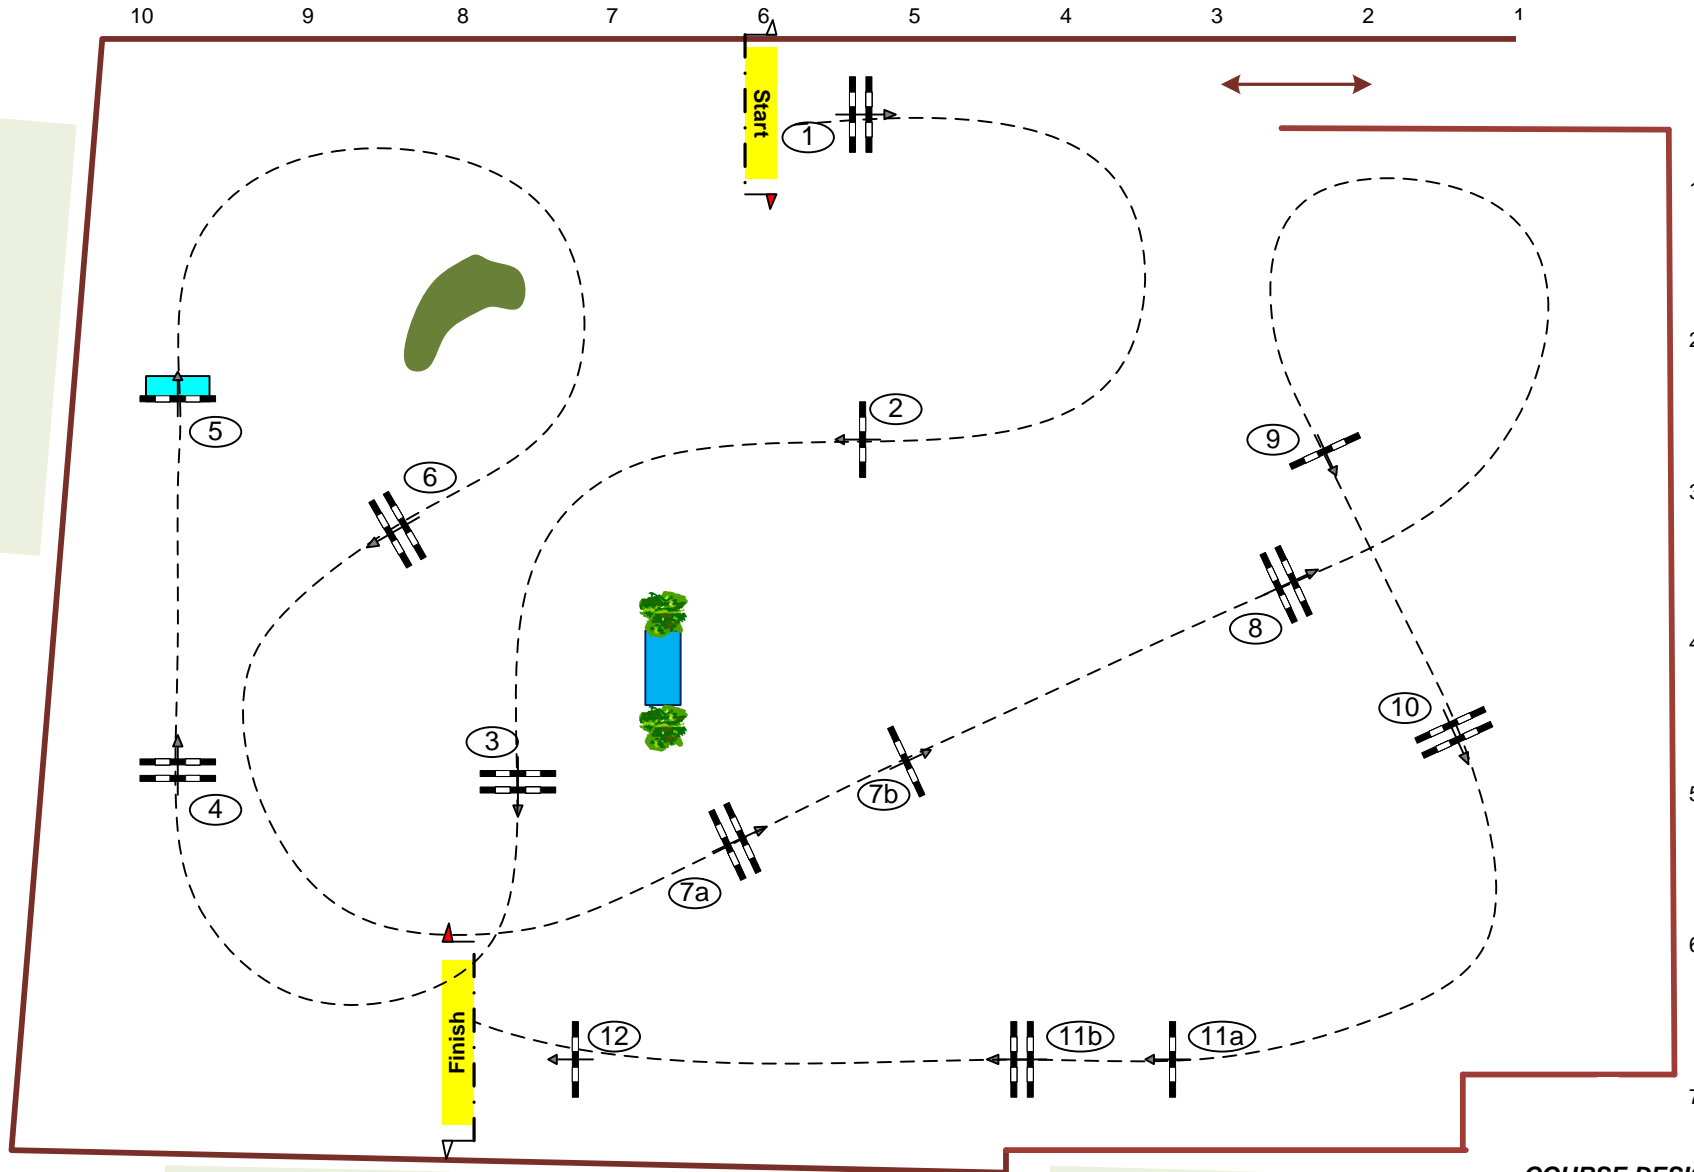

SUNSHINE TOUR - 2020

Class No.: 127

Big Tour D

Competition against the clock

05/03/2020

Table: A
 National RG:
 Art. 238.2.1
 Altura: 1,50 m

Vel: 375 m/min

Long: 470 m
 T/C: 76 sec
 T/limit: 152 sec

Obstaculos: 12
 Esfuerzos: 14

1st Jump-off:

Long: 0 m
 T/C: 0 sec
 T/limit: 0 sec

Scale: 1:500

COURSE DESIGNER: Elena Boix (Spain)