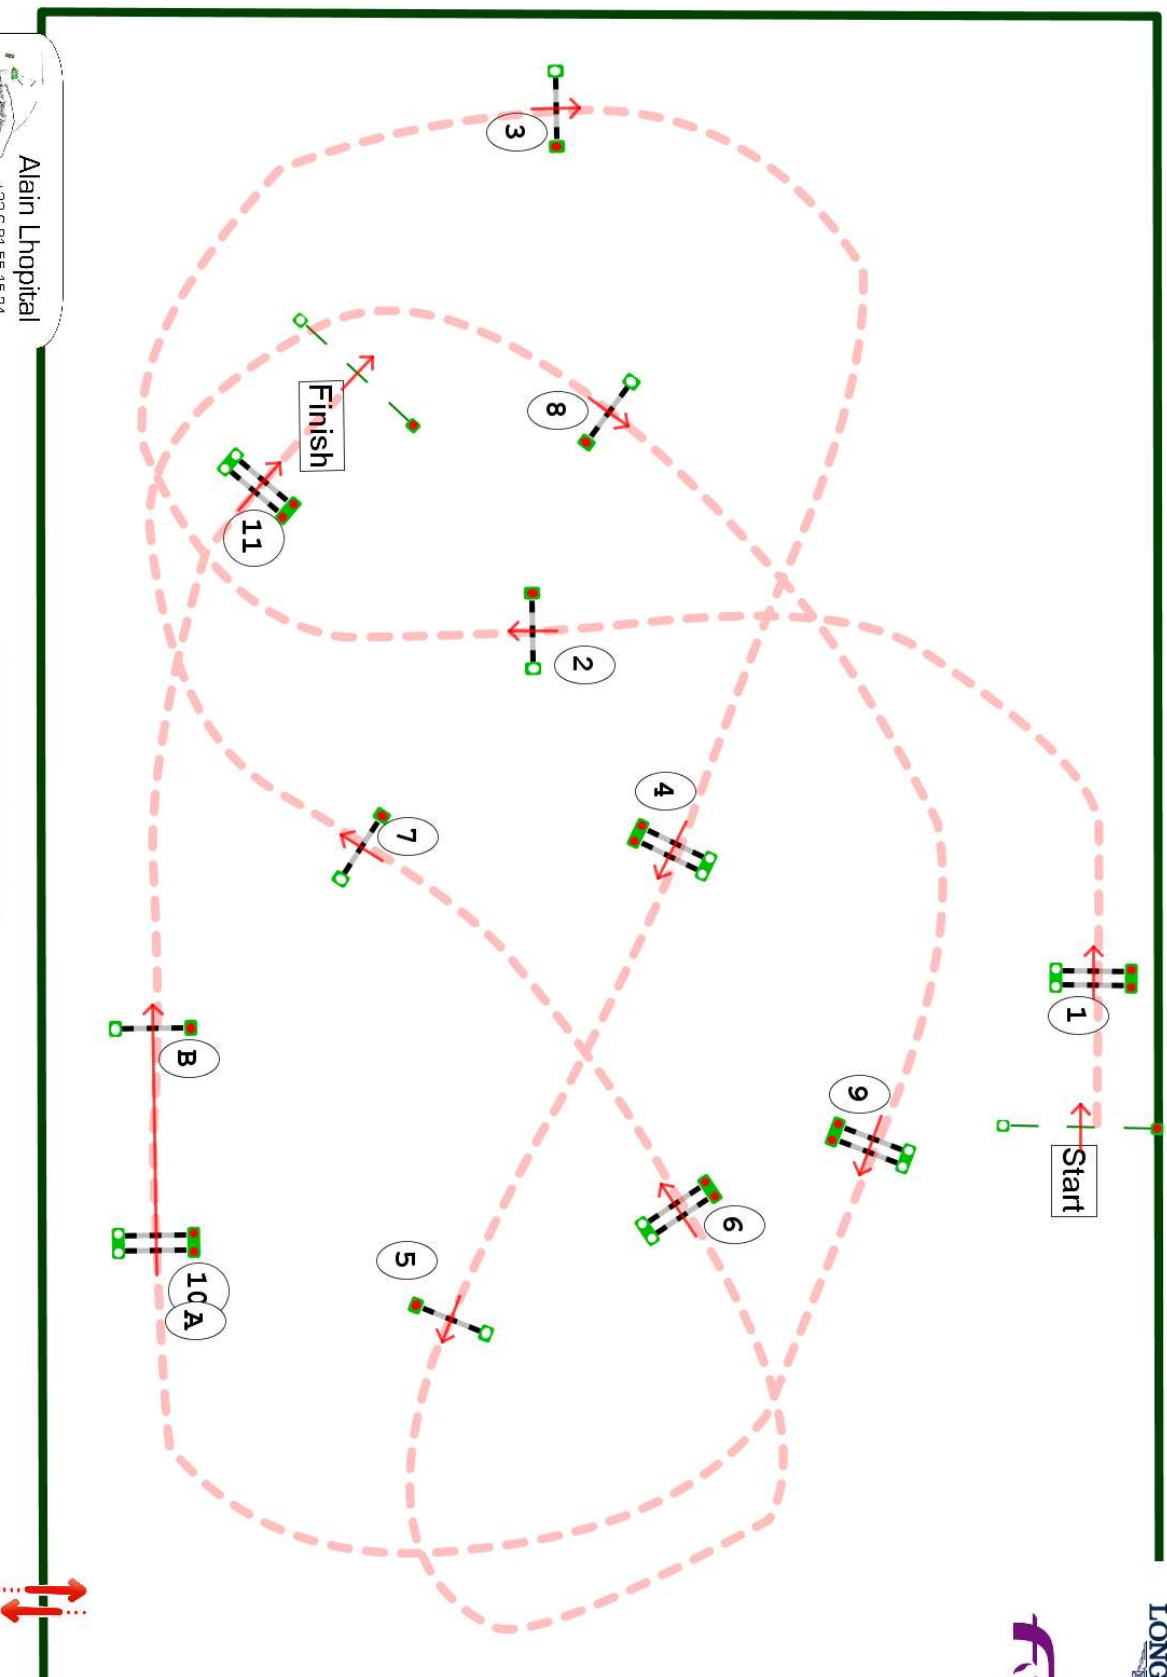

Type : SMALL TOUR A

Height : 1.05m

Class speed : 350m/m

Table of A against the

penalties : clock

Article : 238.2.1

Length : 460.0m

Time allowed : **79s**

Time limit : 158s

Table of Without jump-off

penalties :

LONGINES

F.I.E.I.

Alain Lhopital

+33 6 81 55 15 24

lhopital@lemer.org.fr