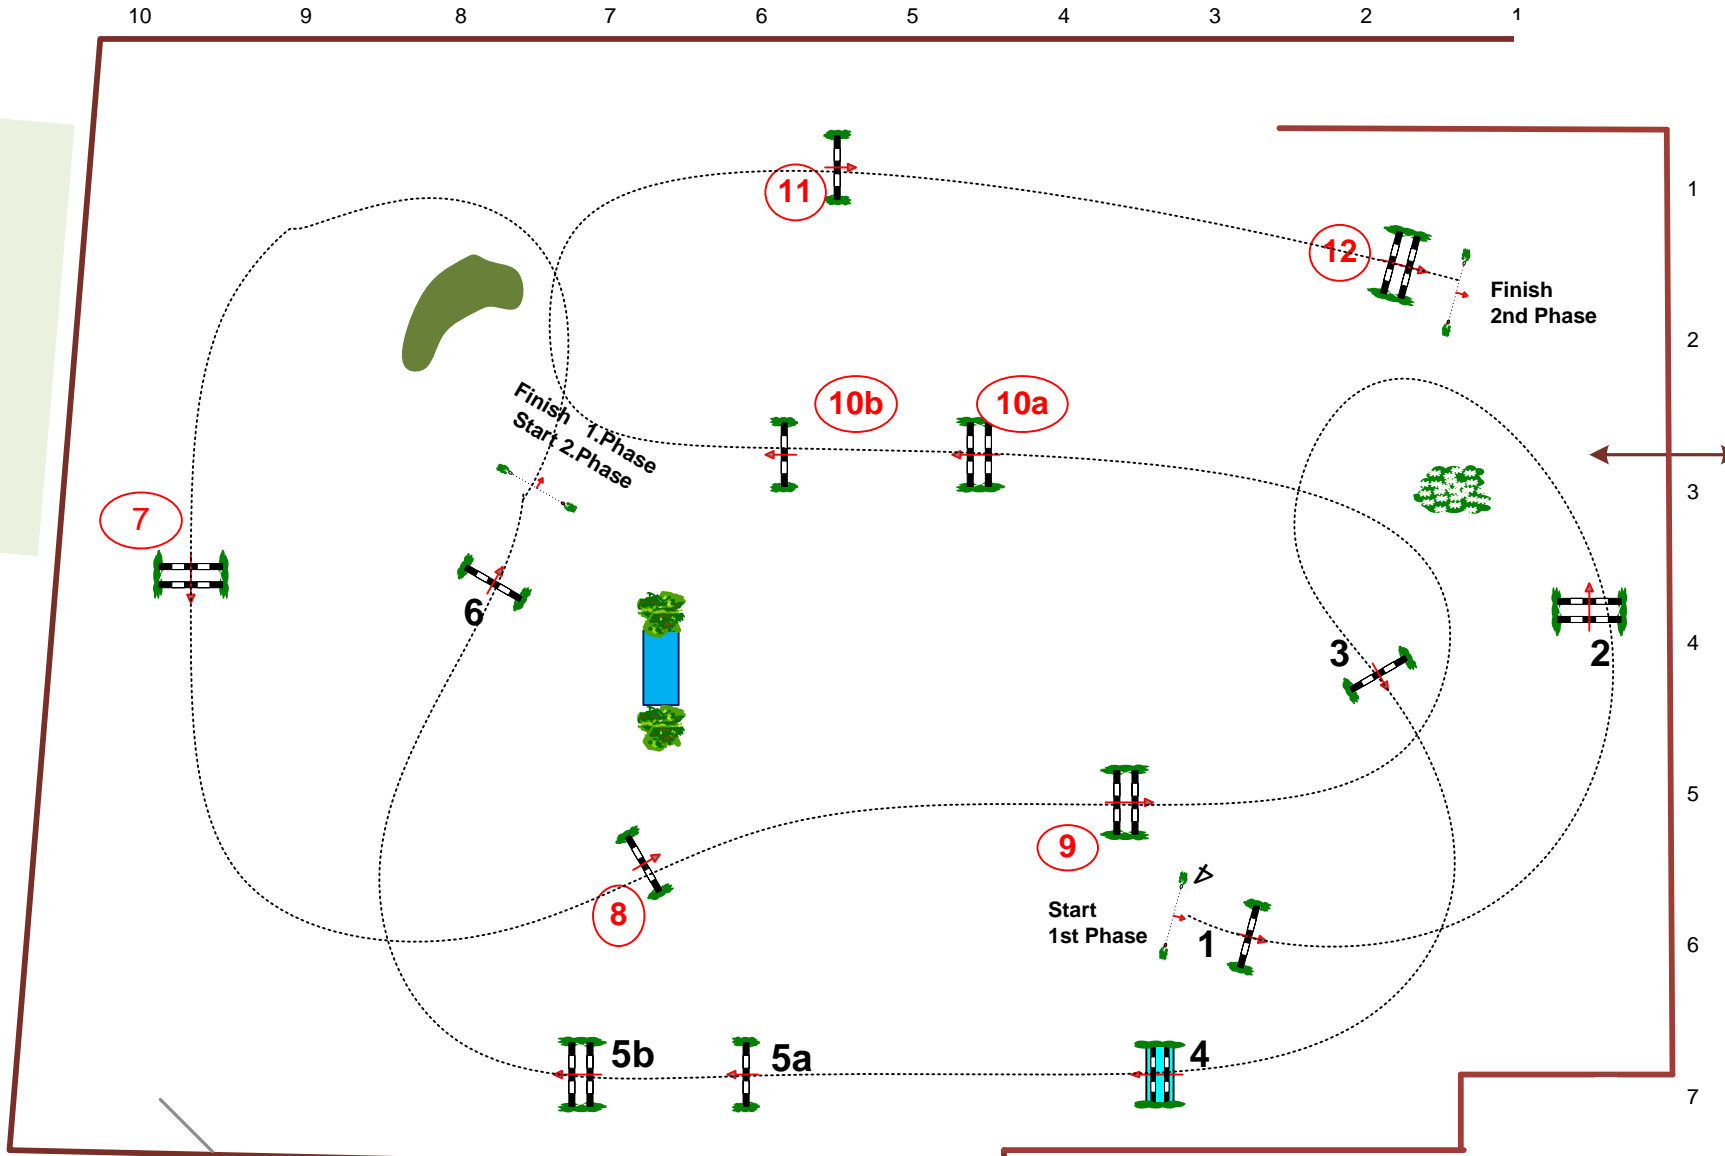

# SUNSHINE TOUR - 2020

Class No.: 137

Big tour C

Competition in two Phases

06 March 2020

Start: 10:00

Table: A  
National RG:  
FEI RG / Art. 274.5.2  
Height: 1.45 m

Speed: 375 m/min

Length: 230 m  
Time allowed: 37 sec  
Time limit: 74 sec

Obstacles: 12  
Efforts: 14  
Penalty sec  
Closed combination:

1st Jump-off:  
7,8,9,10,11,12  
Length: 280 m  
Time allowed: 45 sec  
Time limit: 90 sec

2nd Jump-off:  
Length: 0 m  
Time allowed: 0 sec  
Time limit: 0 sec